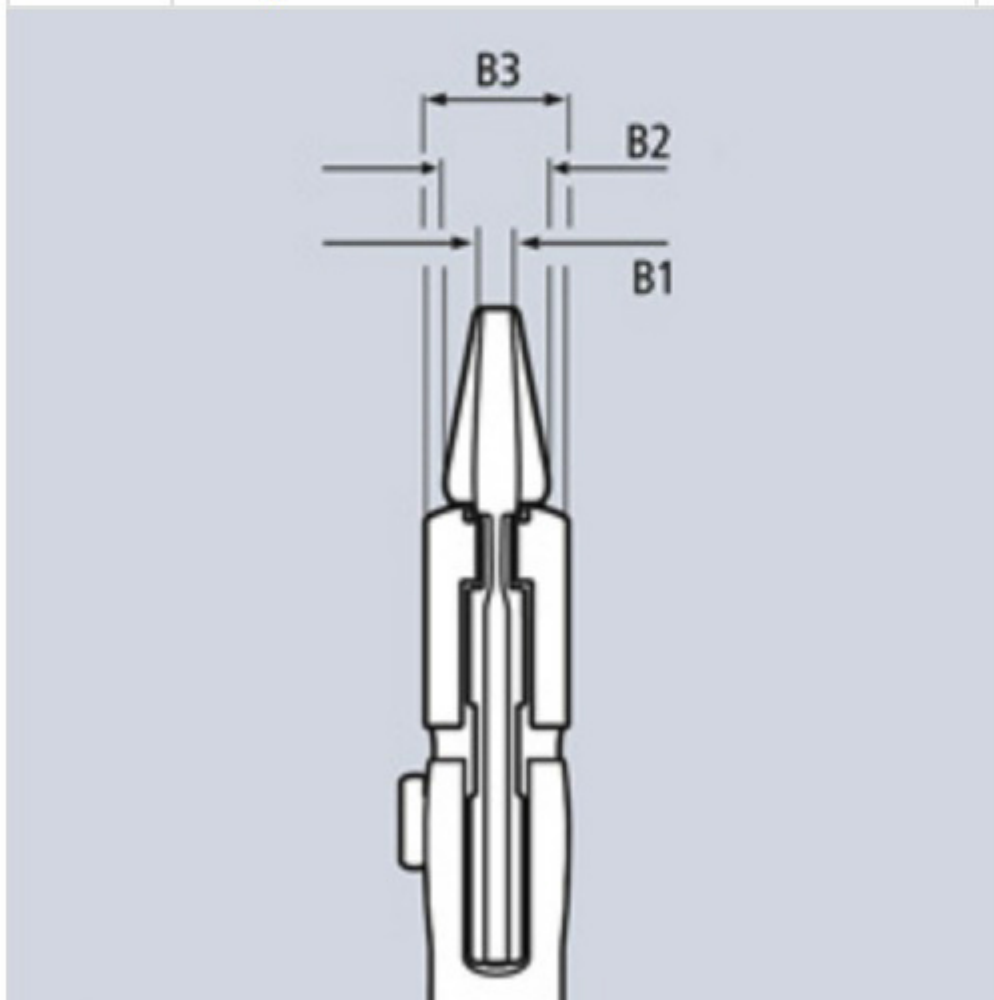

No.	86 03 150
Pliers	chrome plated
Handles	plastic coated
B1	3/16 Inch 4,7 mm
B2	9/32 Inch 7,0 mm
B3	13/32 Inch 10,5 mm
adjustment positions	14
 Capacities for nuts	1 Inch
 Capacities for nuts	1 1/16 Inch 27 mm
 Net weight	0,386 lbs 175 g
 Length	6 Inch 150 mm