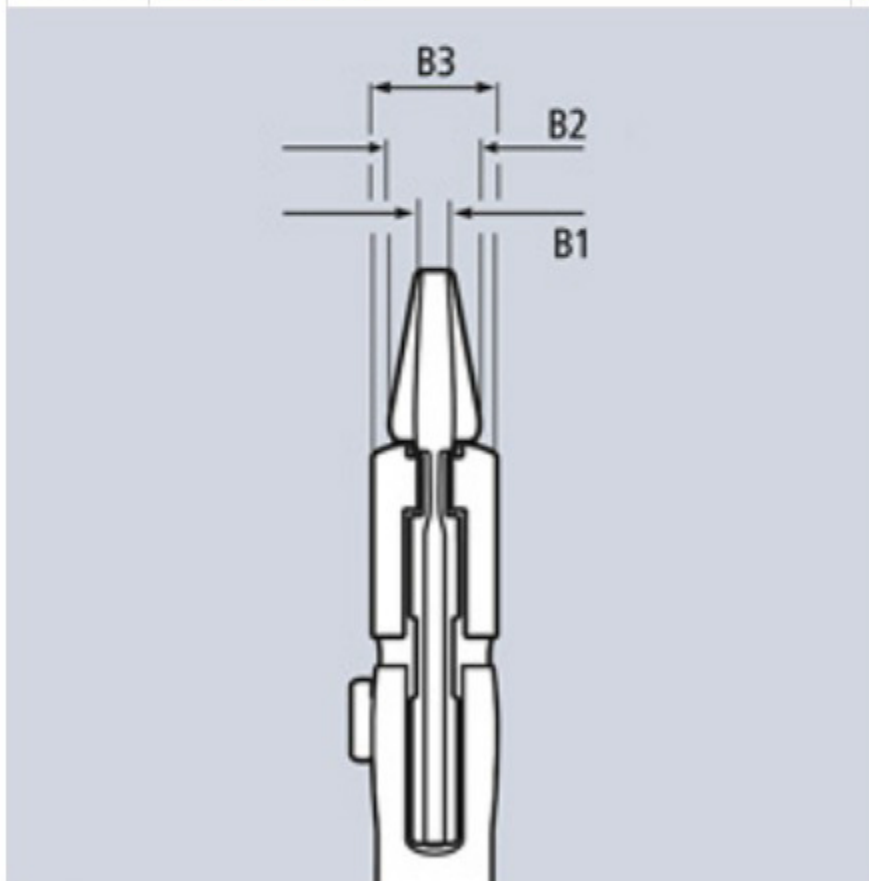

No.	86 03 300
EAN	4003773041429
Pliers	chrome plated
Handles	plastic coated
B1	9,5 mm
B2	9,5 mm
B3	15,0 mm
Adjustment positions	22
 Capacities for nuts	2 3/8 Inch
 Capacities for nuts	60 mm
 Length	300 mm
 Net weight	729 g