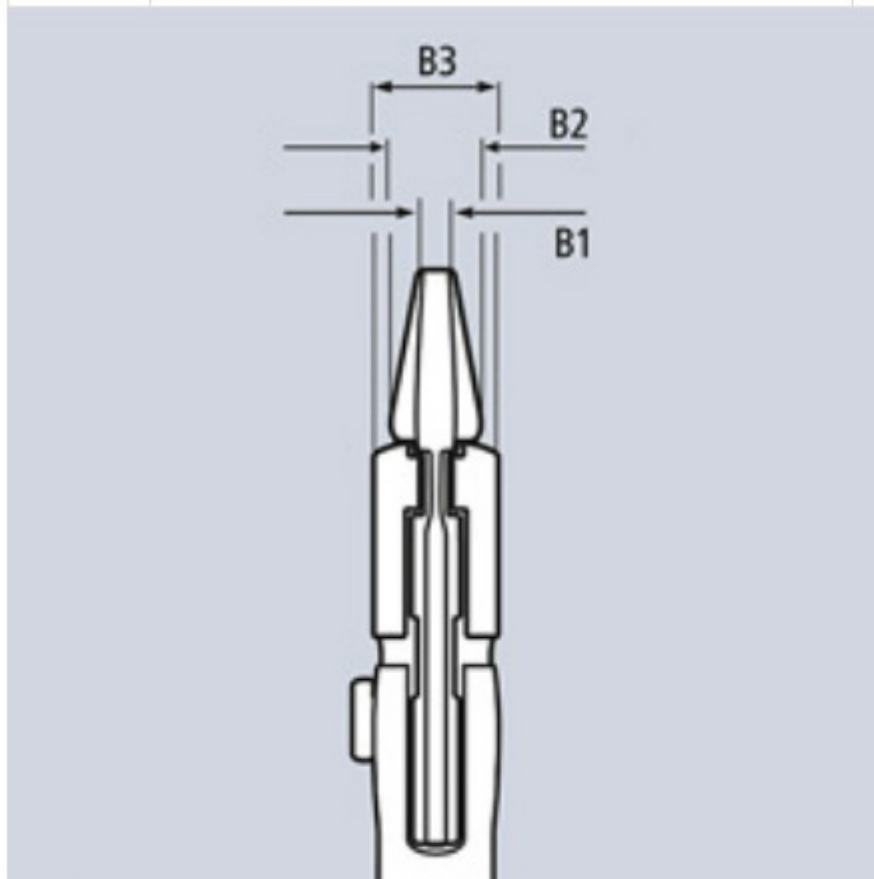

No.	86 03 250
EAN	4003773033837
Pliers	chrome plated
Handles	plastic coated
B1	8,0 mm
B2	8,0 mm
B3	14,0 mm
Adjustment positions	19
 Capacities for nuts	2 Inch
 Capacities for nuts	52 mm
 Length	250 mm
 Net weight	536 g