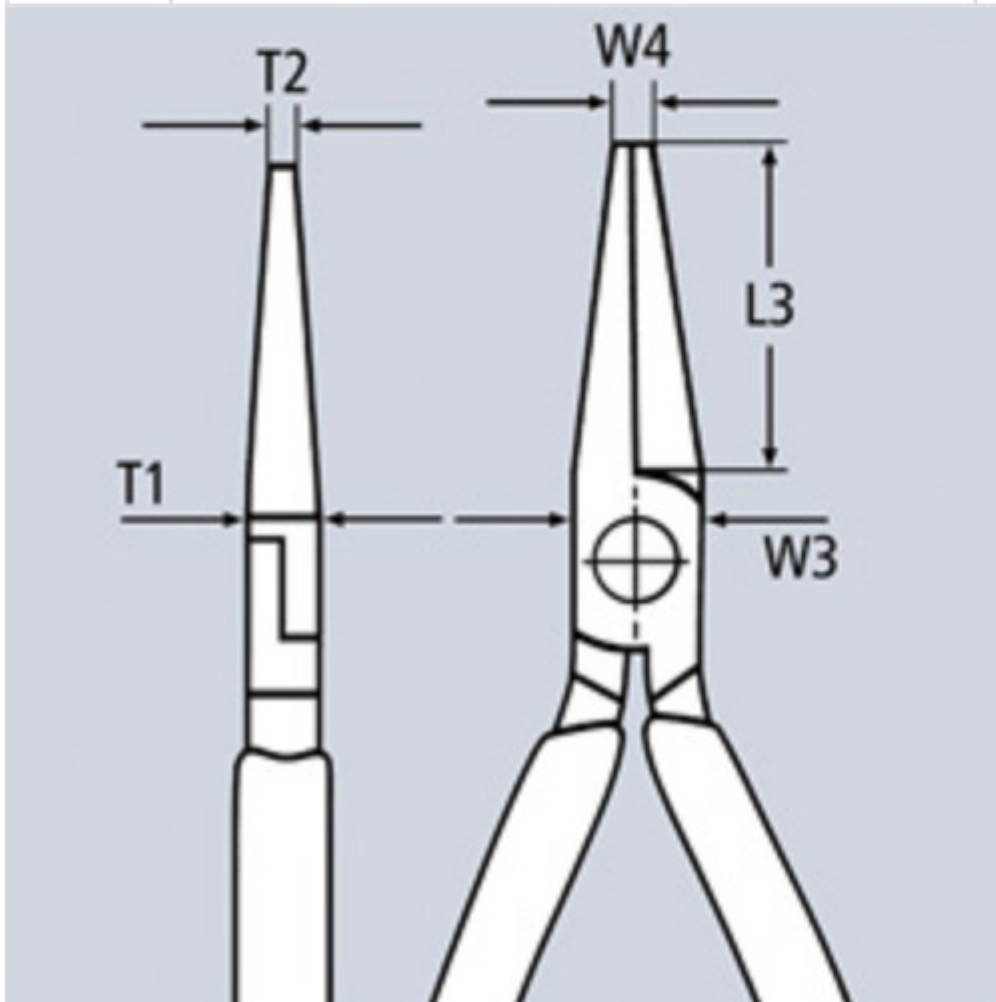

No.	38 71 200
Head	polished
Handles	plastic coated
Style	7
Pliers	black atramentized
L3	2 7/8 Inch 73,0 mm
T1	3/8 Inch 9,5 mm
W3	11/16 Inch 17,5 mm
W4	1/8 Inch 3,0 mm
T2	5/64 Inch 2,0 mm
 Dimensions angle	70 °
 Length	8 Inch 200 mm
 Net weight	0,384 lbs 174 g

half-round jaws

cross-hatched, knurled gripping

Rely on premium pliers by Knipex if you're looking for quality and efficiency.