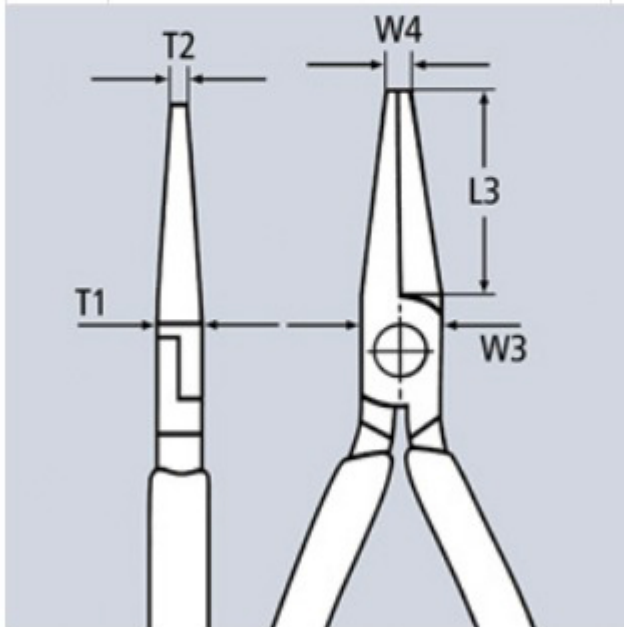

No.	38 31 200
Head	polished
Handles	plastic coated
Style	3
Pliers	black atramentized
L3	<b>2 7/8 Inch</b> 73,0 mm
T1	<b>3/8 Inch</b> 9,5 mm
W3	<b>11/16 Inch</b> 17,5 mm
W4	<b>1/8 Inch</b> 3,0 mm
T2	<b>3/32 Inch</b> 2,5 mm
 Length	<b>8 Inch</b> 200 mm
 Net weight	<b>0,388 lbs</b> 176 g

half-round jaws

cross-hatched,  
knurled gripping

Rely on premium pliers by Knipex if you're looking for quality and efficiency.