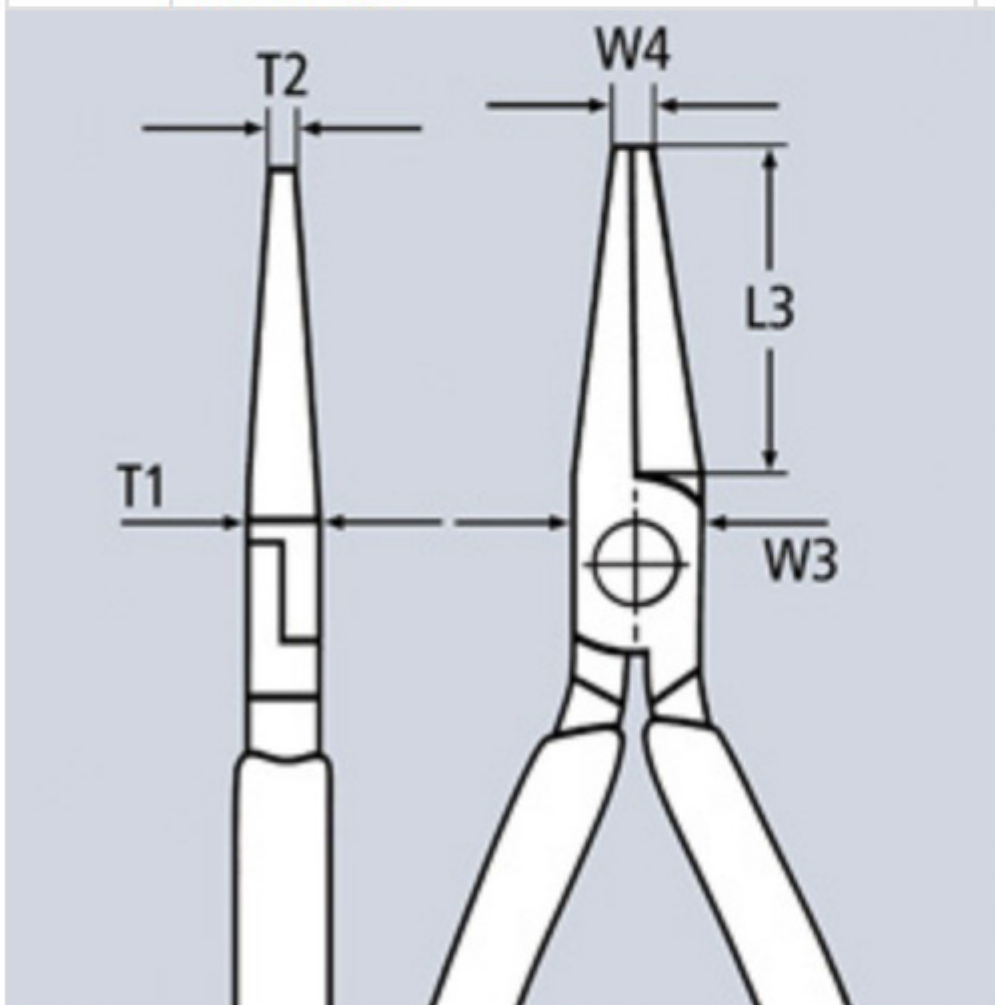

No.	38 21 200
Head	polished
Handles	plastic coated
Style	2
Pliers	black atramentized
L3	2 7/8 Inch 73,0 mm
T1	3/8 Inch 9,5 mm
W3	11/16 Inch 17,5 mm
W4	1/8 Inch 3,0 mm
T2	3/32 Inch 2,5 mm
 Dimensions angle	40 °
 Length	8 Inch 200 mm
 Net weight	0,386 lbs 175 g