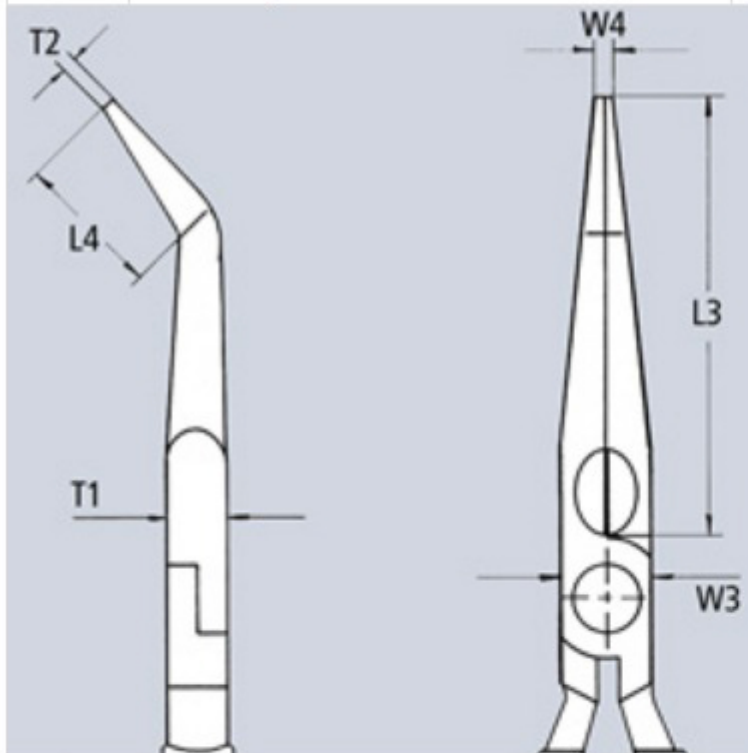

No.	28 81 280
Pliers	black atramentized
Head	polished
Handles	plastic coated
L3	2 3/4 Inch 70,0 mm
L4	25/32 Inch 20,0 mm
W3	25/32 Inch 20,0 mm
T1	23/64 Inch 9,0 mm
W4	3/32 Inch 2,5 mm
T2	3/32 Inch 2,5 mm
 Length	11 Inch 280 mm
 Net weight	0,518 lbs 235 g

half-round jaws

serrated gripping surfaces

Jaws, angled, 45 °

Looking for dependable pliers? Rely on Knipex for quality and long-lasting products.