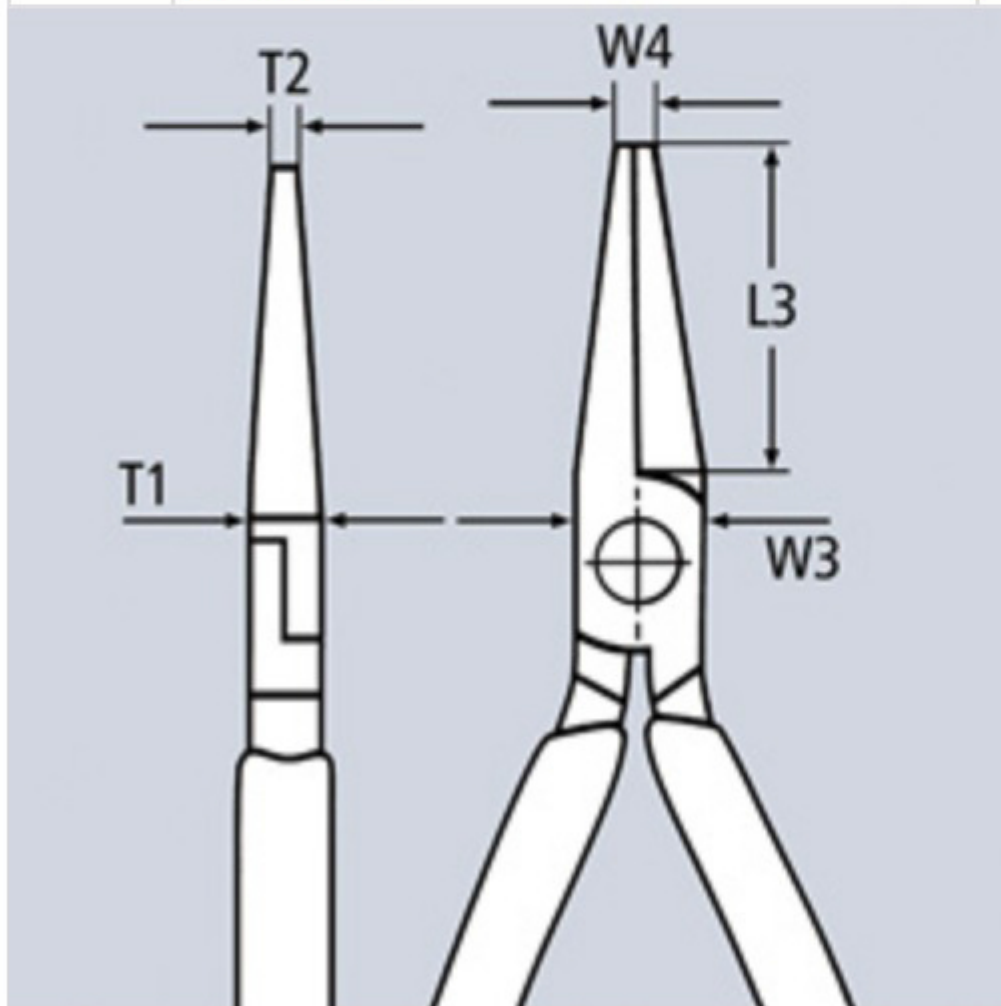

No.	28 71 280
Pliers	black atramentized
Head	polished
Handles	plastic coated
L3	<b>3 1/64 Inch</b> 76,5 mm
W3	<b>25/32 Inch</b> 20,0 mm
T1	<b>23/64 Inch</b> 9,0 mm
W4	<b>1/8 Inch</b> 3,0 mm
T2	<b>3/32 Inch</b> 2,5 mm
 Length	<b>11 Inch</b> 280 mm
 Net weight	<b>0,518 lbs</b> 235 g