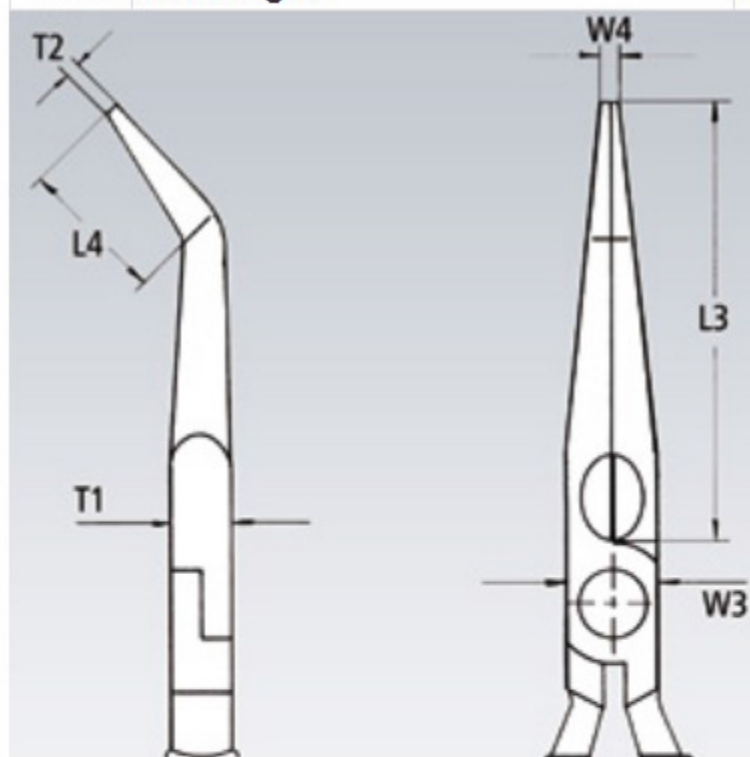

No.	26 22 200
Head	polished
Handles	with multi-component grips
Pliers	black atramentized
Style	2
 medium hard wire	1/8 Ø Inch 3,2 Ø mm
 hard wire	3/32 Ø Inch 2,2 Ø mm
L3	2 7/8 Inch 73,0 mm
T1	3/8 Inch 9,5 mm
W3	45/64 Inch 18 mm
W4	1/8 Inch 3,0 mm
T2	3/32 Inch 2,5 mm
L4	29/32 Inch 23,0 mm
 Dimensions angle	40 °
 Length	8 Inch 200 mm
 Net weight	0,434 lbs 197 g

-  half-round jaws
-  serrated gripping surfaces
-  cutting edges with bevel
-  Jaws, angled, 40 °

Looking for dependable pliers? Rely on Knipex for quality and long-lasting products.