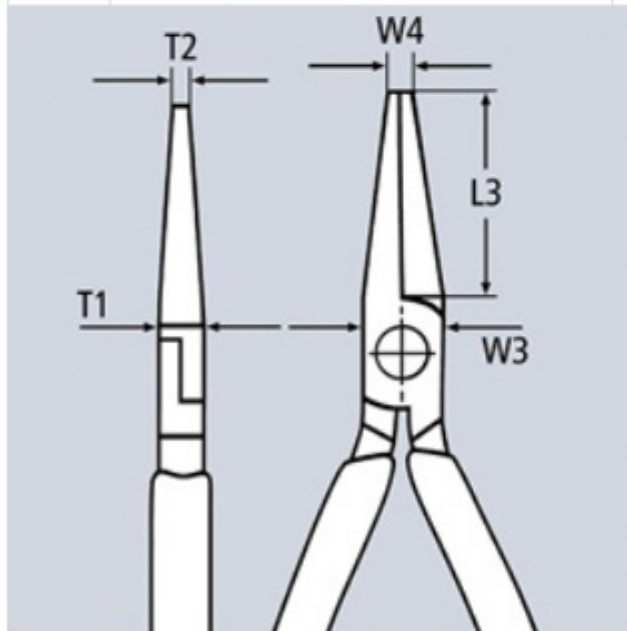

No.	26 11 200
Head	polished
Handles	plastic coated
Pliers	black atramentized
Style	1
 medium hard wire	1/8 Ø Inch 3,2 Ø mm
 hard wire	3/32 Ø Inch 2,2 Ø mm
L3	2 7/8 Inch 73,0 mm
T1	3/8 Inch 9,5 mm
W3	45/64 Inch 18 mm
W4	1/8 Inch 3,0 mm
T2	3/32 Inch 2,5 mm
 Length	8 Inch 200 mm
 Net weight	0,375 lbs 170 g

-  half-round jaws
-  serrated gripping surfaces
-  cutting edges with bevel

Looking for dependable pliers? Rely on Knipex for quality and long-lasting products.