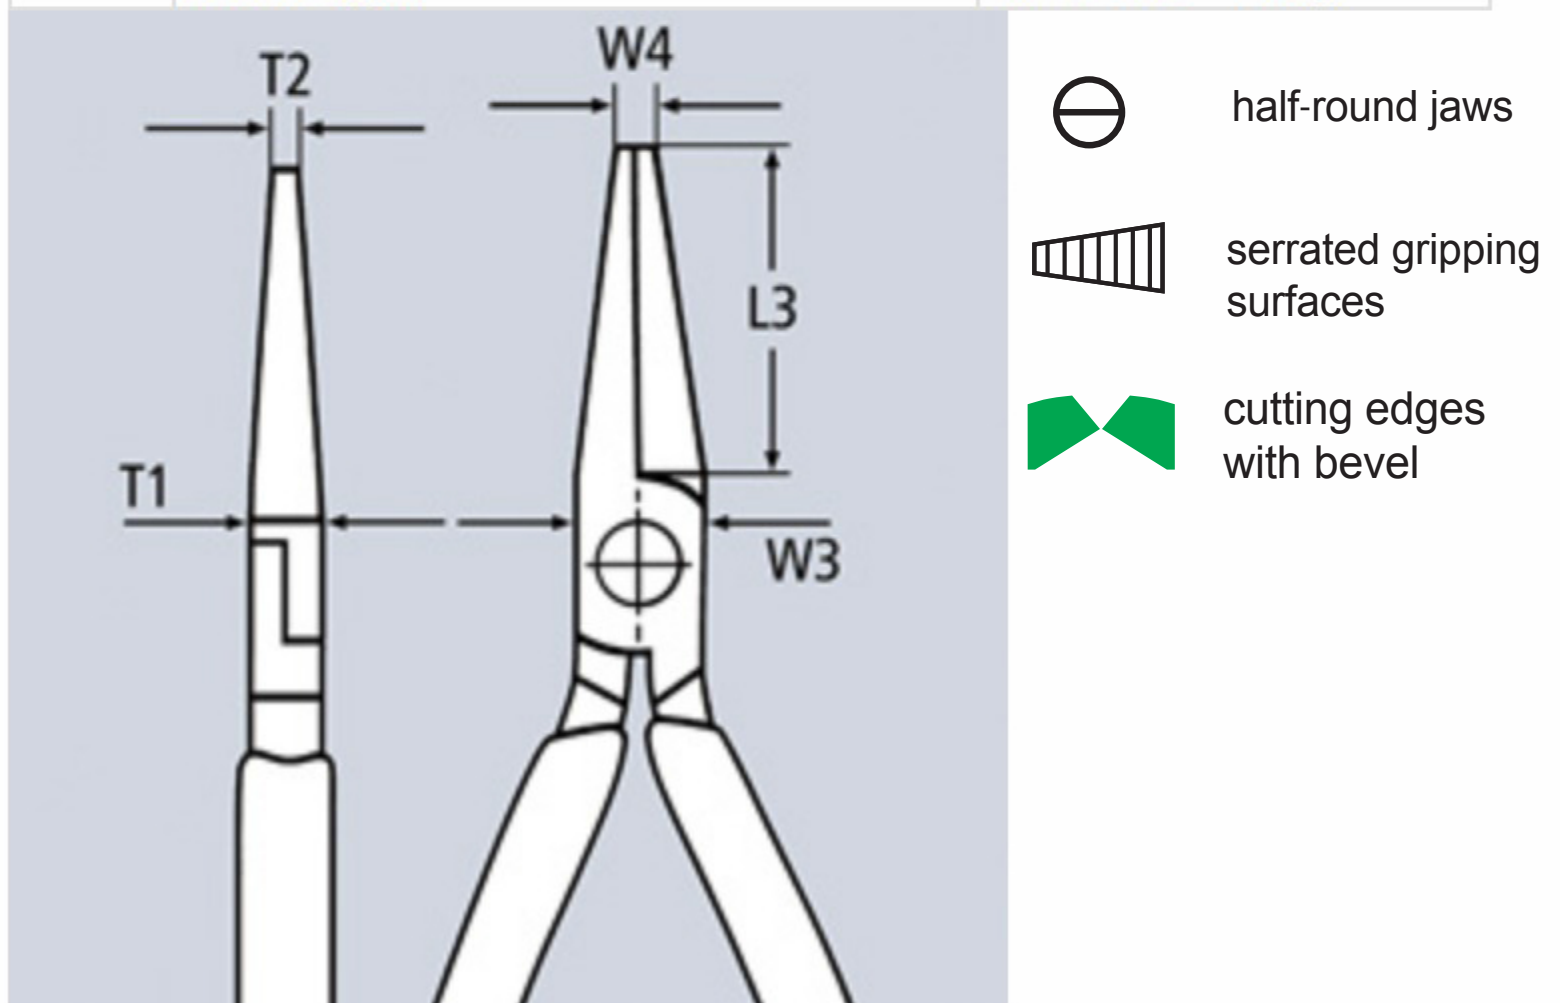

	No.	25 01 160
	Head	polished
	Handles	plastic coated
	Style	0
	Pliers	black atramentized
	medium hard wire	3/32 Ø Inch 2,5 Ø mm
	hard wire	1/16 Ø Inch 1,6 Ø mm
	L3	1 31/32 Inch 50,0 mm
	T1	23/64 Inch 9,0 mm
	W3	21/32 Inch 16,5 mm
	W4	1/8 Inch 3,0 mm
	T2	3/32 Inch 2,5 mm
	Length	6 1/4 Inch 160 mm
	Net weight	0,249 lbs 113 g