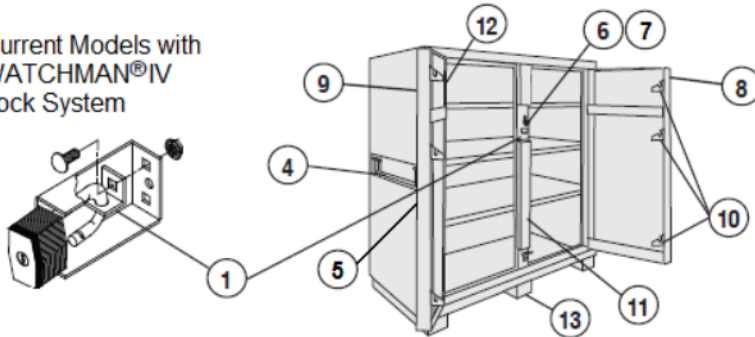

# REPLACEMENT PARTS

**JOBMASTER® Cabinets**

Models 99, 100, 109, 111, 112, 129, 139

Current Models with  
WATCHMAN® IV  
Lock System

ITEM	PART NO.	DESCRIPTION	FITS MODEL
1	7286-1PK	WATCHMAN® IV Lock System	Lock tab with bolt for all current models with deadbolt lock system
2	800-1PK	WATCHMAN® III Lock System	Lock tab with bolt for models made 1989-2000
3	955	WATCHMAN® II Lock System	Lock tab with bolt for models made 1980-1989
4	7128	Pipe Handle (2) NOTE: Welding Required	17" single handle for 99, 109, 111, 112, 129, 139
5	15-0001B 15-0100	Door Handle Kit Handles & Latch Kit	WATCHMAN® III Series Cabinets Model 100
6	11-0114	Ball Lift Handle	WATCHMAN® IV Lock System Models 99, 109, 111, 112, 129, 139
7	70976 70224	Ball End Lift Lever Lift Knob Bolt	Previous style cabinets made prior to 2002 Model 109
8	70036 7023 7334	Right Door, includes hinge Right Door, 1 catch Right Door, 2 catches	Models 99, 109, 111, 112, 139 Models 99, 109, 111, 112, 139 Models 99, 109, 111, 112, 139
9	70038 70037 7022 7335 70039	Right Door, includes hinge Left Door, includes hinge Left Door, 1 catch Left Door, 2 catches Left Door, includes hinge	NOTE: Welding Required Model 129 Models 99, 109, 111, 112, 139 Models 99, 109, 111, 112, 139 Models 99, 109, 111, 112, 139 Model 129
10	70040 70041	Door Catch Door Catch	Models 99, 109, 111, 112, 139 Model 129
11	70042 70043	Center Post Center Post	NOTE: Welding Required Models 99, 109, 111, 112, 139 Model 129
12	70044 70045	Hinge Hinge	NOTE: Welding Required Models 99, 109, 111, 112, 139 Model 129
13	492 493 494 497	Accessory Shelf Left Door Accessory Shelf Right Door Accessory Shelf Accessory Crane Lifts (4 lift brackets)	Models 99, 109, 111, 112, 139 Models 99, 109, 111, 112, 139 Models 99, 109, 111, 112, 139 Models 99, 109, 111, 112, 129, 139
14	495 505 516 600 695 7027 7028 992	4" Accessory Casters (4) 5" Accessory Casters (4) 6" Accessory Casters (4) 6" Accessory Casters (4) 6" Accessory Casters (4) 6" Medium Duty Swivel Caster, no brake (1) 6" Medium Duty Swivel Caster, w/ brake (1) Caster Mounting Bolt Kit	Load Rating 1600 lbs., 2" wide wheels Load Rating 1240 lbs., 1-1/4" wide wheels Load Rating 2240 lbs., 2" non-marking wheels Load Rating 3280 lbs., 2" wide wheels Load Rating 2600 lbs., 2" wide wheels Model 100 Model 100 All JOBMASTER® Cabinets
15	7264	Rod Repair Kit (Not Shown)	WATCHMAN® III Series Models 99, 109, 111, 112, 129, 139
16	70127	6" Drawer for 112	Model 112
17	953-1CN	Aerosol Paint (12 oz.)	Genuine KNAACK® Tan trademarked color