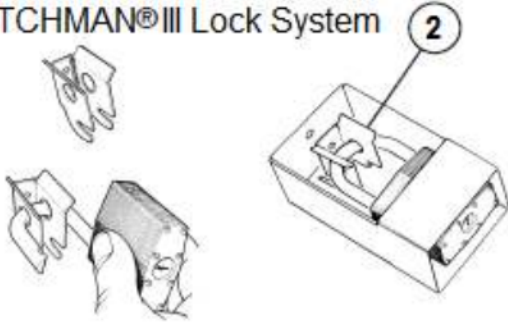

JOBSITE EQUIPMENT

REPLACEMENT PARTS

JOBMASTER® Cabinets

Models 99, 100, 109, 111, 112, 129, 139

Previous Models with
WATCHMAN® III Lock System