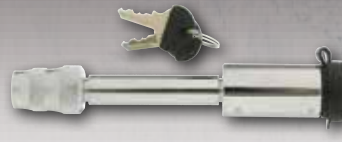

3015-052
Dogbone Hitch Lock, 5/8"
Package: Chip board
Ship Pack 3