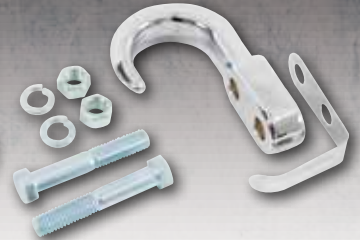

05619
Tow Hook Kit, Chrome, Forged Steel, 10,000 lbs. Max. Vehicle Wt. w/hardware
Package: Clamshell
Ship Pack 4