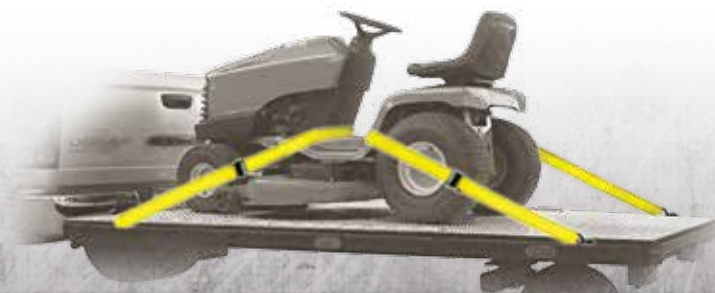

Part Number	Webbing Width	Webbing Length	Working Load Limit	Break Strength	Hook Type	Buckle Style	Packaging Type	Case Pack
05707	2"	8'	800 lbs.	2,400 lbs.	Large S w/ Latch	Padded Thumb Cam	i-Pack, 2 Pack	4