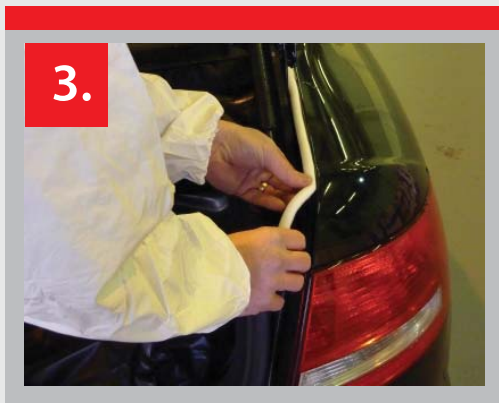

For use on vehicle boot