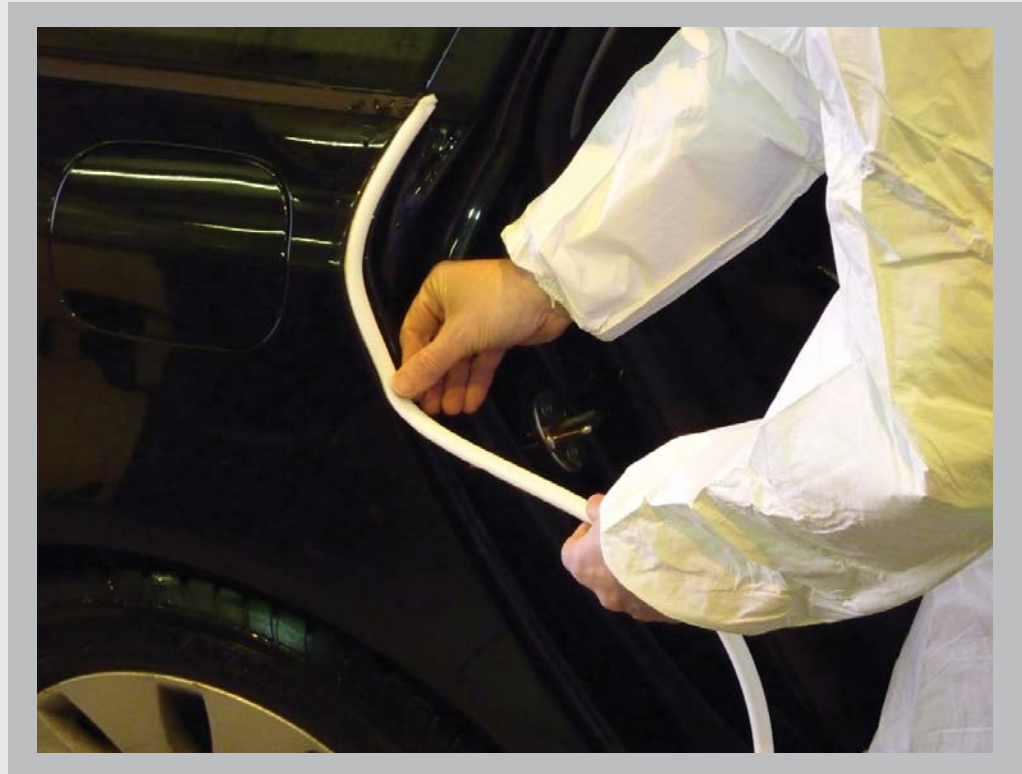

# SMOOTH EDGE FOAM MASKING TAPE

A simple way to mask your car and protect the interior. Reduces levels of hard paint edges of hard paint edges.

Smooth Edge Foam Masking Tape

PART NO:	SIZE:	UNITS:
1013.1350	13mm x 50m	1
1013.1935	19mm x 35m	1

## FEATURES

- A simple way to mask your car and protect the interior
- Supplied in multiple strips of 5 metre lengths
- Available in 13mm & 19 mm
- Dispensing box

## BENEFITS

- For use on B and C apertures
- Reduces levels of hard paint edges
- More absorbent
- Clean removal adhesive