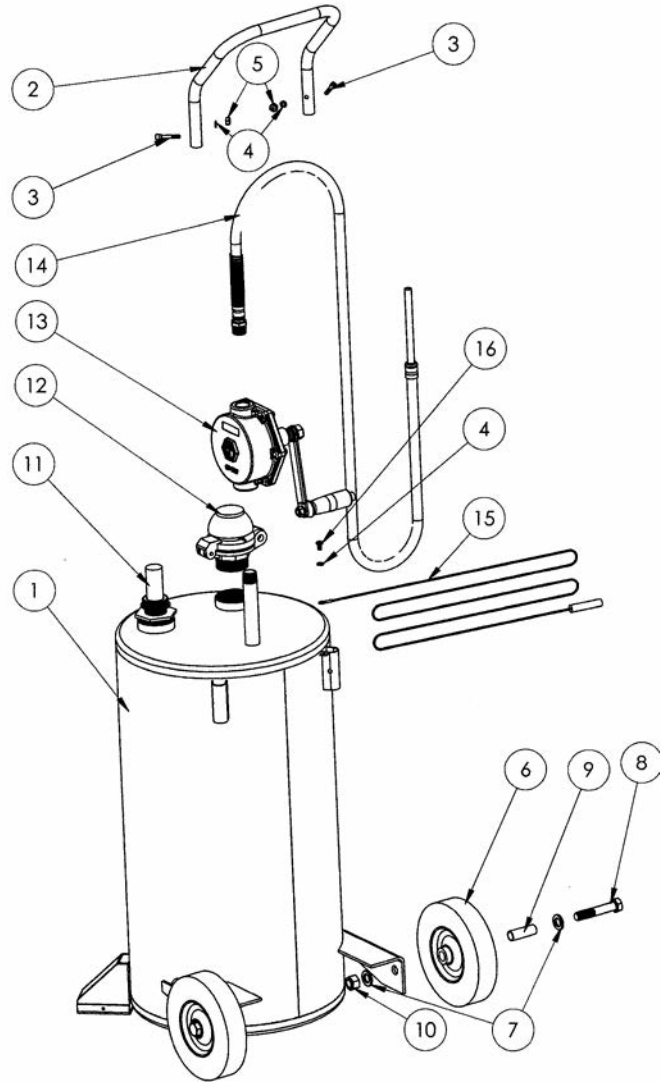

JohnDow Industries
25-Gallon Steel Gas Caddy
FC-25GC

REPLACEMENT PARTS:

Item	Description	Qty	Part No.
1	Tank	1	-
2	Handle	1	-
3	M6 Shoulder Screw	2	-
4	Flat Washer	3	-
5	M6 Nylon Insert Nut	2	-
6	Wheel	2	Included in 25GC-WRK
7	Flat Washer	4	Included in 25GC-WRK
8	M16 Hex Cap Screw	2	Included in 25GC-WRK
9	Axle	2	Included in 25GC-WRK
10	M16 Nylon Insert Nut	2	Included in 25GC-WRK
11	Fuel Gauge Assembly	1	25GC-FG
12	Fill Cap with Vent	1	FIG-379
13	Rotary Hand Pump - UL Listed	1	JDI-35
14	Hose Assembly	1	80-593-NI
15	Ground Wire	1	80-572
16	M6 x 12 Phillips Head Screw	1	-

AVAILABLE REPLACEMENT KITS:

Item	Description
25GC-WRK	Wheel Replacement Kit