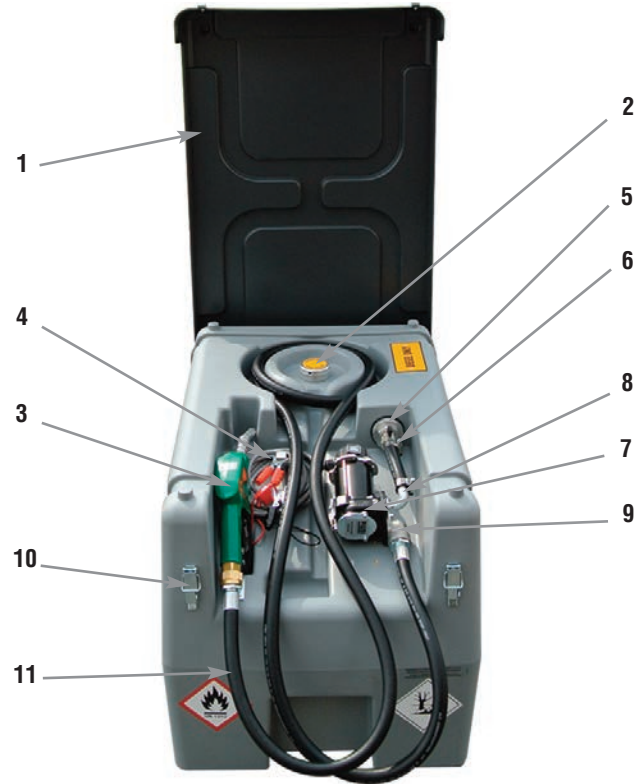

**JohnDow Industries**  
**58-Gallon Diesel Carrytank®**  
**JDI-AFT58**

**REPLACEMENT PARTS:**

Item List for JDI-AFT58	
1	Locking Cover
2	Filler Cap with Vent
3	Automatic Dispensing Nozzle
4	Power Cable with Battery Terminal Clamps
5	Suction Hose Coupler With Filter
6	Ball Valve (Shut-Off Valve)
7	12V Fuel Transfer Pump
8	Suction Hose, Clamp and Curved Tube
9	Threaded Joint
10	Lid Clasps (2)
11	Delivery Hose