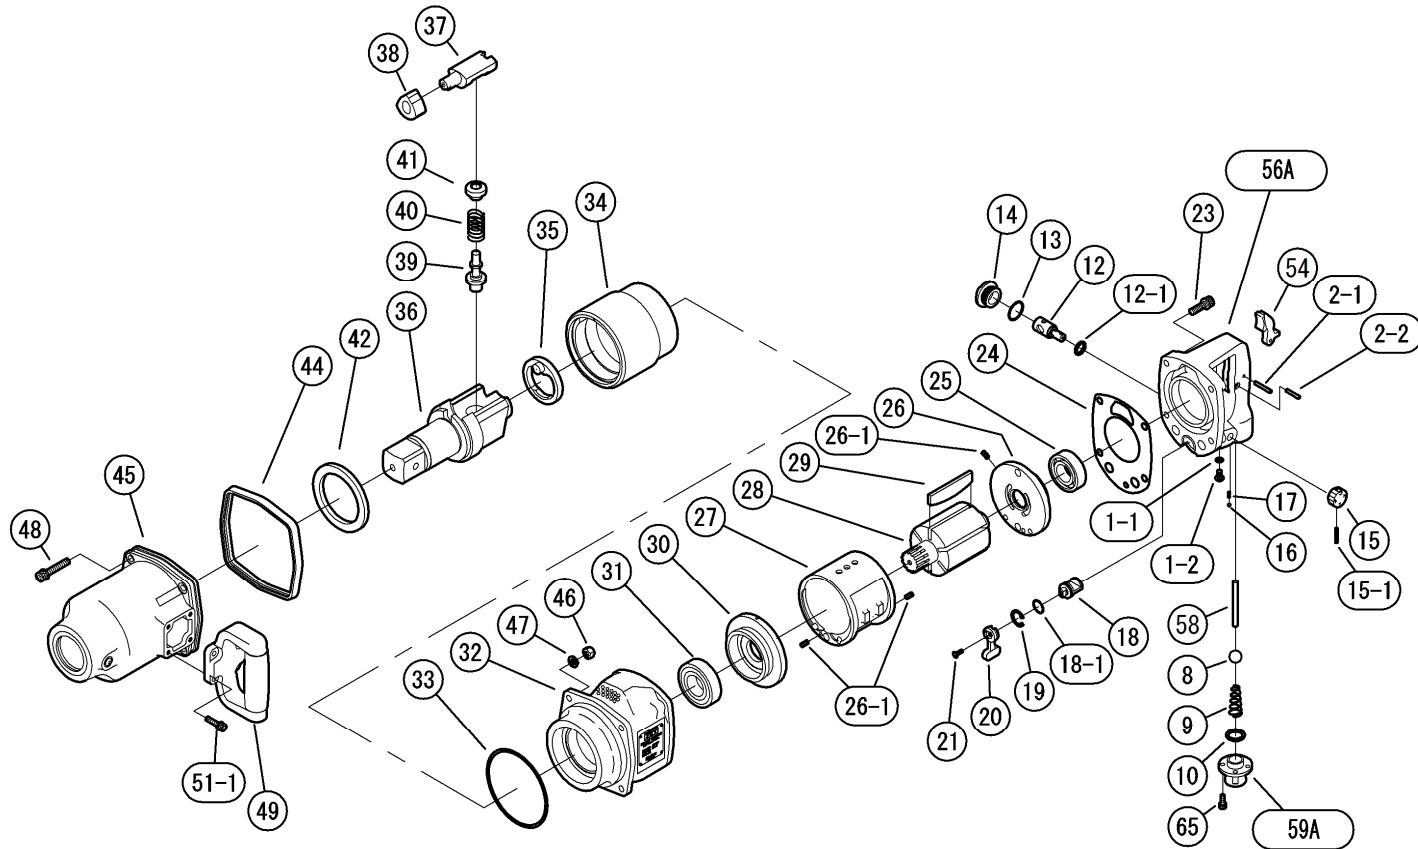

## Parts Breakdown for the JET-5000 1-1/2" Square Drive Impact Wrench

Part No. M-505955

## Parts List for the JET-5000 1-1/2" Square Drive Impact Wrench

Index No	Part No	Description	Size	Qty	Index No	Part No	Description	Size	Qty
1-1	Z040P6	O-Ring	JIS P-6, ID 5.8mm	1	29	Z550022	Rotor Vane		6
1-2	Z0846X8	Screw	M6x8	1	30	0550023	Front End Plate		1
2-1	Z0614X28	Pin	4x28mm	1	31	BB-6206Z	Ball Bearing	6206Z	1
2-2	Z0614X22	Pin	4x22mm	1	32	0550181C11	Motor Case CP		1
8	Z011518D	Throttle Valve		1	33	Z041S110	O-Ring	JIS S-110, ID 109.5	1
9	0132190	Throttle Valve Spring		1	34	0550026	Hammer Wheel		1
10	Z040P20	O-Ring		1	35	Z0550050	Retainer		1
12	0446017	Regulator Valve		1	36	0550030A	1/2" Square Drive Anvil		1
12-1	Z040P14	O-Ring	JIS P14, ID 13.8mm	1	37	0550028	Anvil Piece		1
13	Z041S26	O-Ring	JIS S-26, ID 25.5mm	1	38	0550027	Cam		1
14	04460391	Plug		1	39	0550052B	Plunger B		1
15	0442314	Regulator Valve Knob		1	40	0550053	Spring		1
15-1	Z0563X22	Pin	3x22mm	1	41	0550051B	Plunger A		1
16	SB-4MM	Steel Ball	4mm	1	42	0550029	Bushing		1
17	0114193	Knock Spring		1	44	0142071	Rear Rubber Protector		1
18	0142015B	Reverse Valve		1	45	0550182	Impact Housing CP		1
18-1	Z041S18	O-Ring	JIS S-18, ID 17.5mm	1	46	Z0918	Lock Nut	M8	4
19	Z03121	Retainer	RTW-21	1	47	Z0968X1	Washer	M8	4
20	0132915	Reverse Lever		1	48	Z0668X45A	Bolt	M8x45	4
21	Z0674X12	Screw	M4x12	1	49	0442387	Dead Handle CP		1
23	Z0668X25A	Bolt	M8x25	4	51-1	Z0666X20A	Bolt	M6x20	4
24	0142006B	Motor Housing Gasket		1	54	0345417	Throttle Lever		1
25	BB-6205	Rear Bearing	6205	1	56A	05501800DI02	Handle CP (NPT)		1
26	0132124	Rear End Plate		1	58	0132911I	Throttle Valve Pin		1
26-1	Z0565X10	Spring Pin	5x10mm	3	59A	0445011N	Inlet Bushing (NPT)		1
27	0140509	Cylinder		1	65	Z0665X14A	Bolt	M5x14	4
28	Z550021	Rotor		1					