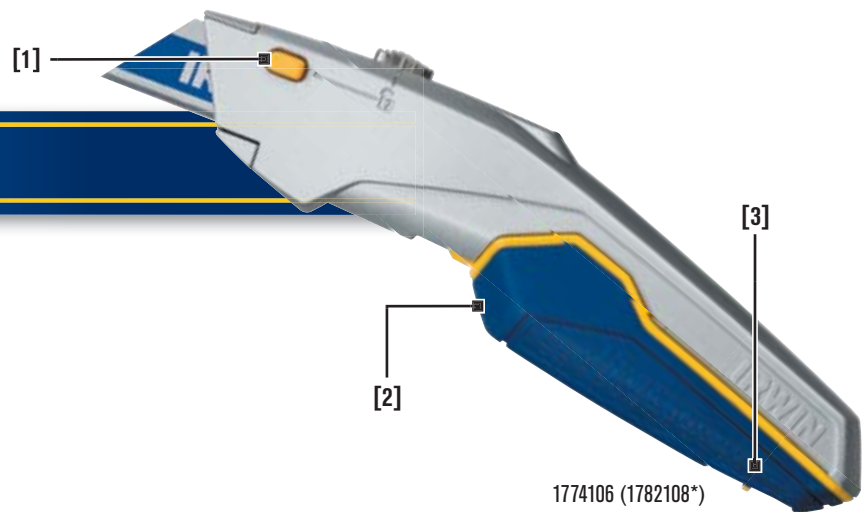

Retractable Utility Knives

PROTOUCH™ RETRACTABLE UTILITY KNIFE
FEATURES

1. Quick-Change blade mechanism
2. Trigger-grip for cutting on the pull
3. Hinged blade storage for up to 10 blades