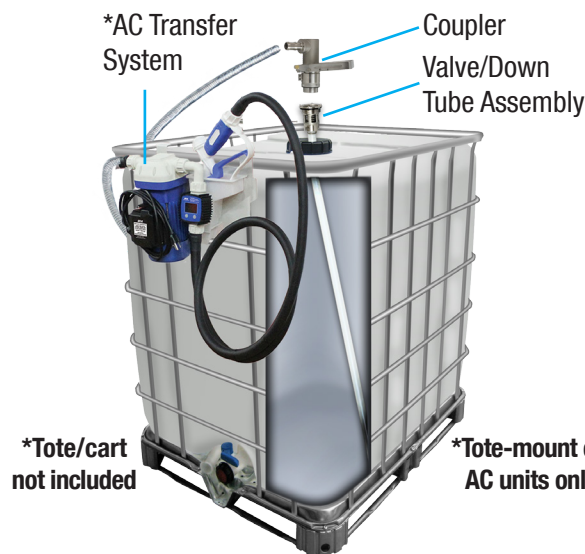

DEF TRANSFER ACCESSORIES

A Selection of High Quality DEF-Rated Couplers, Valves and Nozzles

Features and Benefits

- Constructed of all DEF-rated components
- Ensures a contaminant-free connection every time
- For closed and sealed systems
- For use with IPA's DEF Transfer Systems

#9070-DEFNOZ
Manual Shut-Off Nozzle

#9070-DEFNOZA
Automatic Shut-Off Nozzle

#9071 DEF RECOVERY KIT
Stainless Steel Quick Disconnect Fittings

5' Flexible Wand

*AC Transfer System

Coupler Valve/Down Tube Assembly

*Tote/cart not included

*Tote-mount on AC units only

Valves and Couplers Available in Composite or Stainless Steel

#DEFSSC
Stainless Steel DEF Tote Coupler

#DEFPPC
Composite DEF Tote Coupler

#DEFSSV
Stainless Steel Tote Valve and Down Tube Kit

#DEFPPV
Composite Tote Valve and Down Tube Kit

DEF TRANSFER ACCESSORY SELECTION CHART

PART #	DESCRIPTIONS
DEFPPV	Composite Tote Valve and Down Tube Kit (Installs into tank)
DEFSSV	Stainless Steel Tote Valve and Down Tube Kit (Installs into tank)
DEFPPC	Composite DEF Tote Coupler (Connects pump hose to tote adapter)
DEFSSC	Stainless Steel DEF Tote Coupler (Connects pump hose to tote adapter)
9071	DEF Recovery Wand
#9070-DEFNOZ	Manual Transfer Nozzle
#9070-DEFNOZA	Automatic Shut-off Nozzle