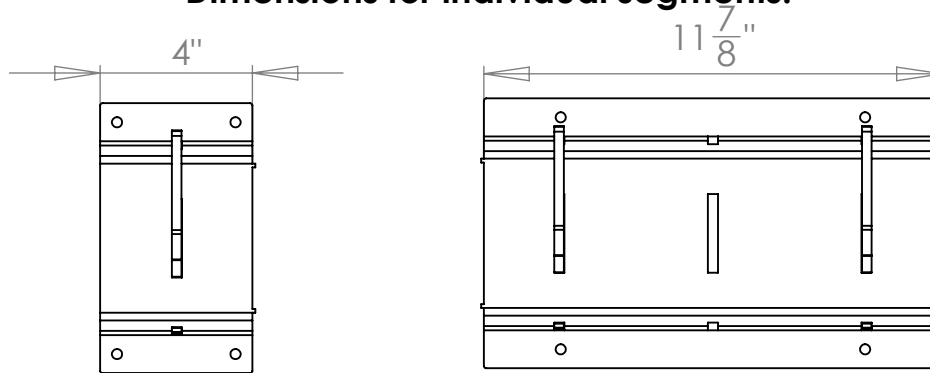

**Dimensions for individual segments.**

Dimensions for reference only.

In The Ditch Towing Products	
PART NAME	XL 3 in 1 Rack
SIZE PART NO.	
<b>A</b>	ITD1249
SHEET SCALE 1:5	SHEET 1 of 1