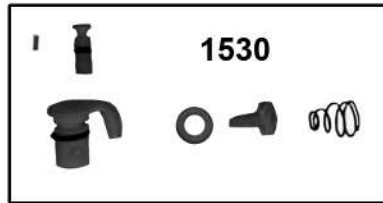

1530

1552

1541B

1320

1810-1NS

1321-CW

1524

1521

1523S

1810