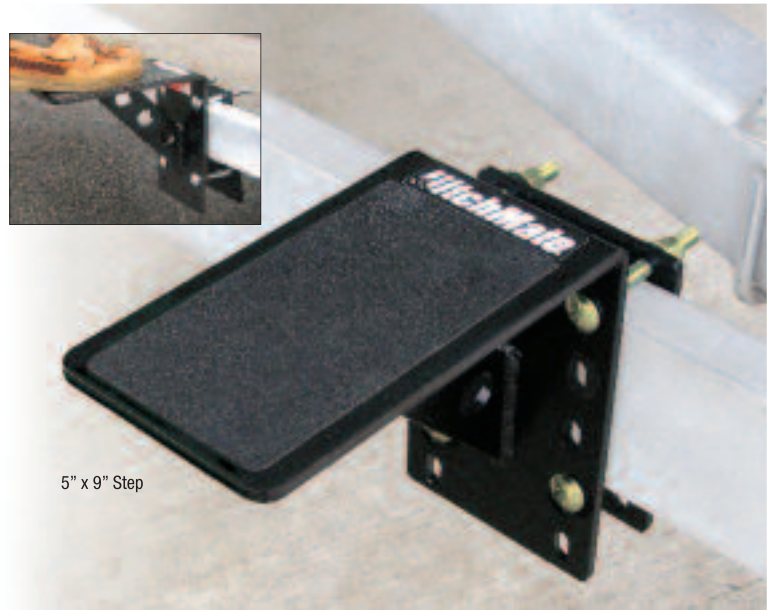

BoatTrailer Step 5"width

by HitchMate®

Step-up to reach your boat.

- Mounts directly to trailer frame
- Non-skid step surface
- Powder coated, durable finish
- Easily installs in minutes
- Anti-wobble feature included

HitchMate® Boat Trailer Step 5" width
Item: #4036

5" x 9" Step

CargoLoad

by HitchMate®

Haul cargo, tools, coolers, trash cans and tanks behind your vehicle.

- Mounts directly to 2" x 2" receiver hitch
- Folds up against vehicle when not in use
- All-weather finish
- Easy assembly
- Heavy-duty construction
- Anti-wobble feature included

Shown with optional Cargo StretchWeb. Sold separately.

Item #4011

Rotating CargoLoad, Platform rolls/locks upright when not in use (measures 48" x 20" x 6")

Item #4012

Stationary CargoLoad platform (measures 52" x 20" x 5")

Item #6039

Anti-wobble Kit for 2 x 2" Receiver hitch appliances

RotoHitch

by HitchMate®

Extends the hitch and allows for rotation of connected device out of the way of a truck tailgate or cargo hatch. Use with a motorcycle carrier or hitch mounted cargo carrier for easy loading.

- Rotates to allow easier loading
- Fits standard 2 x 2 receiver hitch
- Can be used as a hitch extension
- Weatherproof finish
- Anti-wobble feature included

HitchMate® RotoHitch
Item: #5990