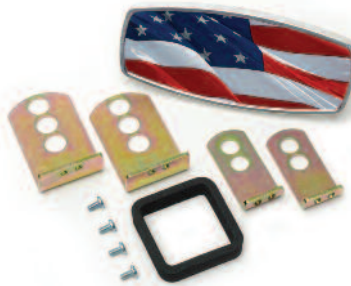

Custom HitchCaps are available for your dealership, shop, school or club.

Call for complete item listing and information.