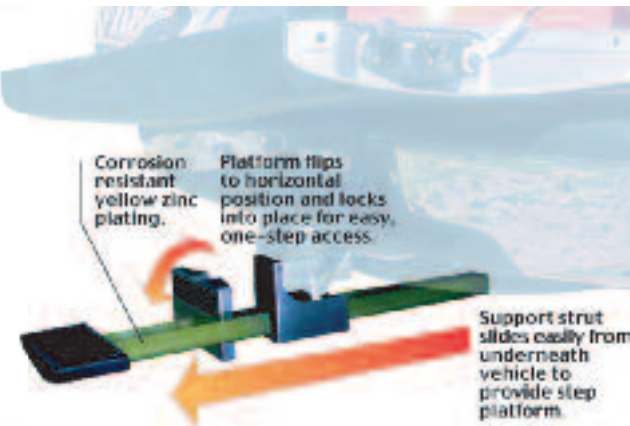

TireStep™

by HitchMate® Adjustable step for SUV, RV or light trucks.

Can't reach the roof to load cargo or wash the windshield? With the TireStep™ you can easily access the high places on your vehicle.

- Completely assembled
- Quickly adjusts to most common tire dimensions
- 400 lb. weight capacity
- Folds flat for easy storage.
- Storage bag included
- Fits tire sizes: 37" x 12.5" x 15" or 315/75R16

TireStep™
Item #4040

TruckStep™

by HitchMate®

Versatile step that provides easy access to a truck or SUV. Makes it easier to get into the pick-up truck bed with the tailgate down.

- Extends 23.5" from receiver
- Heavy Duty (500 lb capacity)
- Installs in seconds
- Non-slip step surface
- Stores conveniently