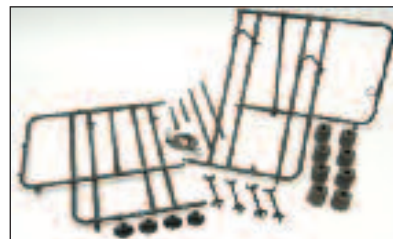

BedRack™ 4-Bike Rack Item #2025 (One size fits all)

Note: Does not fit stepside

Patent Pending