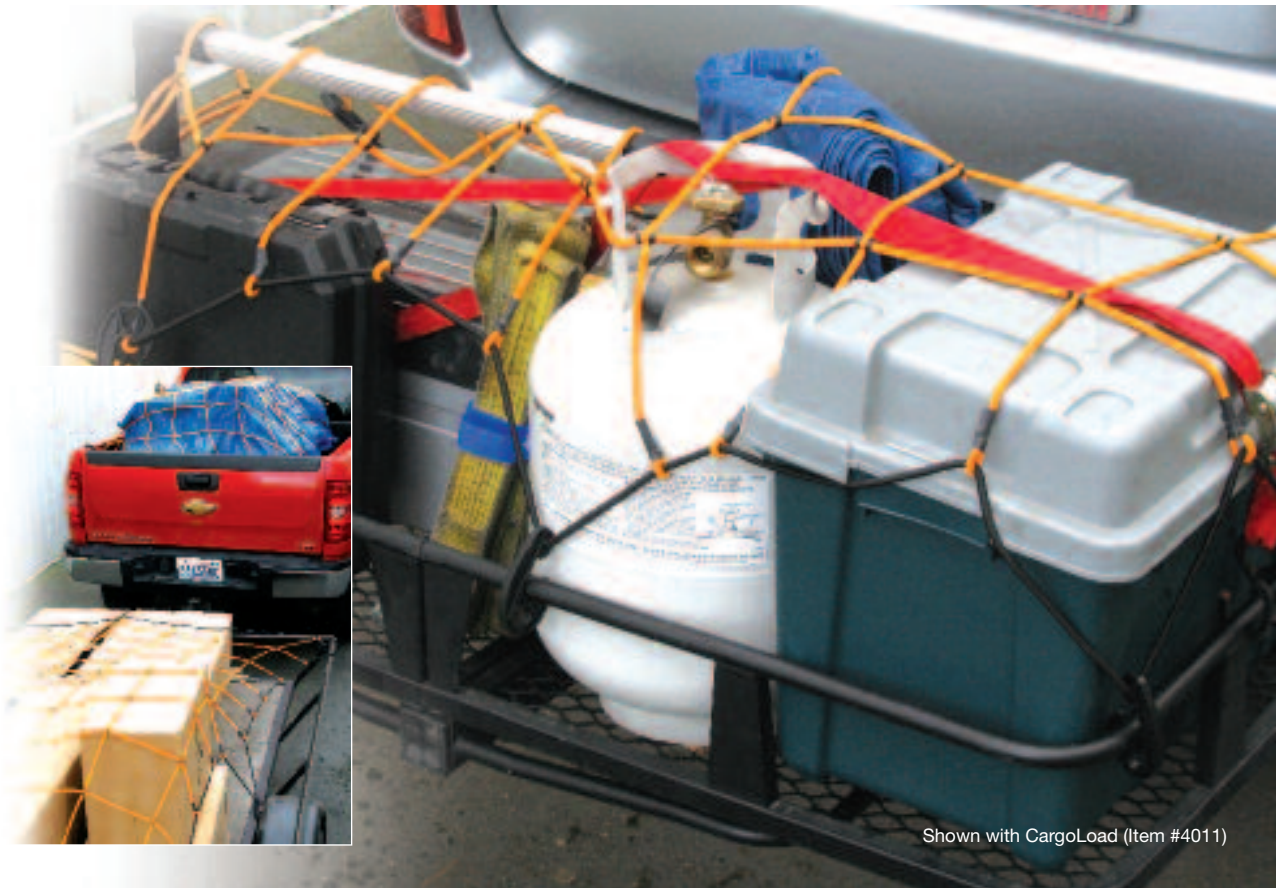

Shown with CargoLoad (Item #4011)