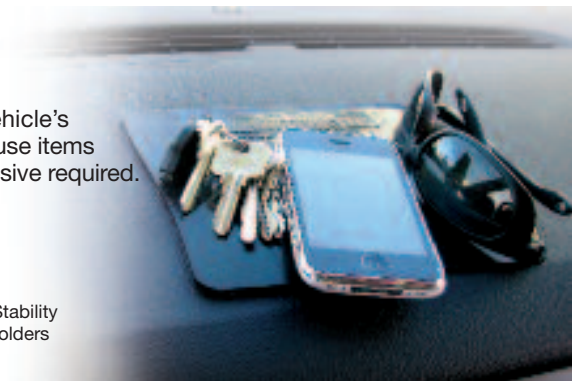

Provides Stability for GPS Holders

MatStand

by CommuteMate

- Adjusts to hold your devices
- Lightweight, portable, clings to dashboard
- Perfect for hands-free

MatStand
Item #1042
Black

NavCup™

by CommuteMate

Holds your GPS navigation device securely on your dashboard. With the NavCup™ you can now use your GPS navigation system without taking your eye off the road.

- Works with virtually all GPS models
- Allows for recharging while driving
- Easily moveable

NavCup™
Item #1040
Black