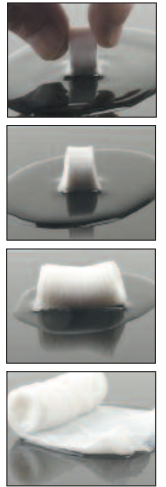

InstaCloth™

Converts from tablet to cloth
with a splash of water
Go Anywhere Wipes!
Simply add water!

*Life happens,
let InstaCloth™
clean it up...*

CAUTION!
Do NOT place in mouth or consume!

InstaCloth™

by CommuteMate