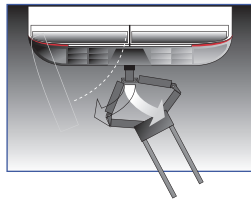

glideAWAY® 4-Bike Carrier Item #2110

(fits both 1 1/4" & 2 x 2" receiver hitch)

Fold Down Arms

Top view, back of vehicle

Bike rack glides or scissors outward

Extends 23"

Bike glides left or right for access