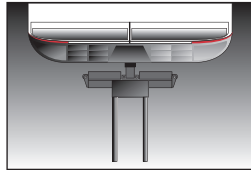

Top view, back of vehicle