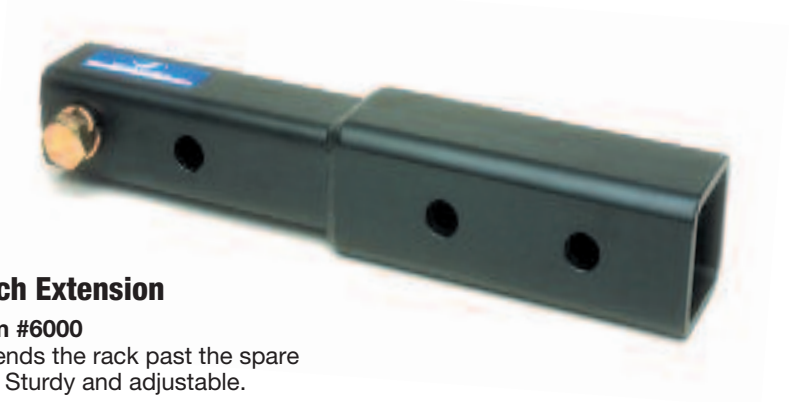

BedRack- Fits compact and full-size truck beds, extends from 54.5"- 72.5."

- Holds up to four bikes in the bed of a pick-up
- No drilling or tools needed
- Assembles quickly and installs in minutes
- Secures to the walls of your bed with adjustable stabilizers
- Won't scratch your trucks paint
- Lockable cable included
- Works with or without bed liners
- Soft padding protects bikes finish
- Durable corrosion resistant powder coat finish
- Simple easy-to-use design

BedRack™ 4-Bike Rack Item #2025 (One size fits all)

Note: Does not fit stepside

Patent Pending

Advantage® and Hitchmate® Accessories

Replacement Saddle Straps

Item #1012
New Saddle Straps Pack of 4
Available for either Advantage® or
HitchMate® bike racks.