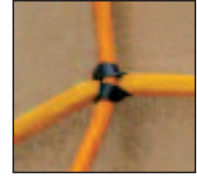

Self Adjusting Joints

Contents:

- 1 - Cargo StretchWeb cargo containment net
- 12 - Attachment hooks
- 1 - Storage pouch