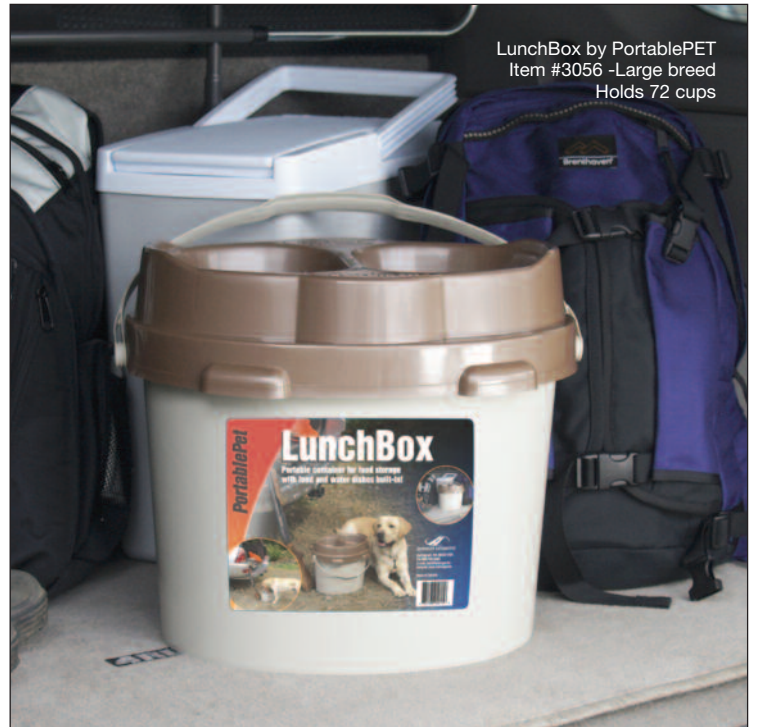

LunchBox

by PortablePET

Portable container for food storage with food and water dishes built-in!

- Ideal for travel
- Lightweight
- Convenient carrying handle

LunchBox by PortablePET
Item #3056 Large breed
Holds 72 cups

LunchBox by PortablePET
Item #3055 Medium breed
Holds 36 cups

Item #3055 -
Medium breed
Holds 36 cups