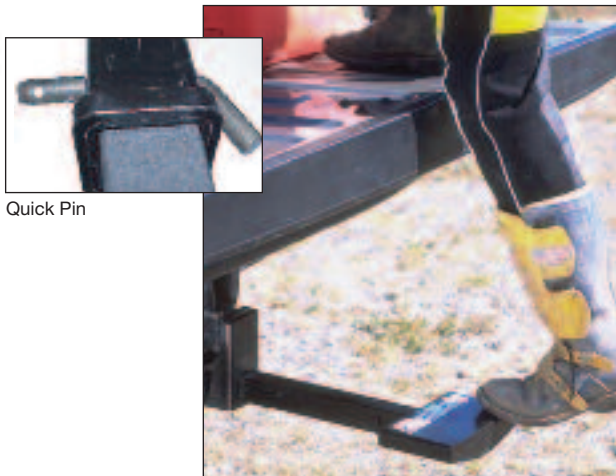

TruckStep™

by HitchMate®

Versatile step that provides easy access to a truck or SUV. Makes it easier to get into the pick-up truck bed with the tailgate down.

- Extends 23.5" from receiver
- Heavy Duty (500 lb capacity)
- Installs in seconds
- Non-slip step surface
- Stores conveniently

TruckStep™
Item #4045

Patented

Quick Pin

NetWerks Cargo Bag

by HitchMate®

Cargo net and bag for your truck bed, easily attaches to the Cargo Stabilizer Bar (Item #4015 or 4016). Made of heavy-duty mesh and re-inforced with 2" nylon straps for increased durability. Haul camping cargo, sports gear or groceries easily and conveniently in a pick-up with the NetWerks Bedbag™ and Cargo Bag.

- One size fits both compact and full-size pick-ups
- Quick and easy setup
- Great for home or commercial use
- Universal fit for most cargo bars on the market

Item #4021 NetWerks Cargo Bag

Full size-bed width net bag
(59" wide x 18" height, Fits all pick-ups)