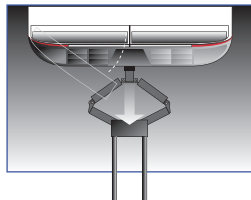

glideAWAY® 4-Bike Carrier Item #2110

(fits both 1 1/4" & 2 x 2" receiver hitch)

Fold Down Arms

Top view, back of vehicle

Bike rack glides or scissors outward

Extends 23"

Bike glides left or right for access