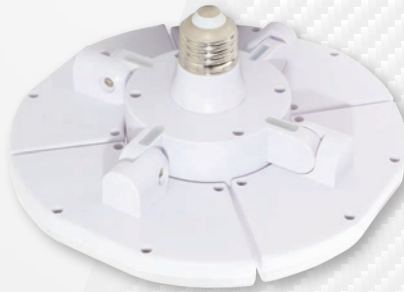

GT-Lite

Specialty E26 Bulb

2500 Lumen LED Motion Sensing 4-Panel Bulb

GT-BU-2500

- Dusk-to-dawn and motion sensor with adjustable settings
- Four adjustable LED panels aim light in any direction
- 150 watt equivalent, energy saving LEDs

2500 LUMEN

ITEM NUMBER	DESCRIPTION	UPC	LUMEN OUTPUT	WATT
GT-BU-2500	2500 Lumen LED Motion Sensing 4-Panel Bulb	8-54904-00897-2	2500LM	26W
CCT (COLOR TEMP)	COLOR RENDERING INDEX	UL/ETL LISTED	DIMMABLE	DAMP/WET RATING
5000K	80 Ra	ETL	No	Wet
POWER SOURCE	MATERIAL	FEATURE	W X H X D (IN)	WEIGHT
E26 Medium Base	Plastic	Motion Sensing, 4 Panels	7.3" Dia x 4.1"H	0.66lbs