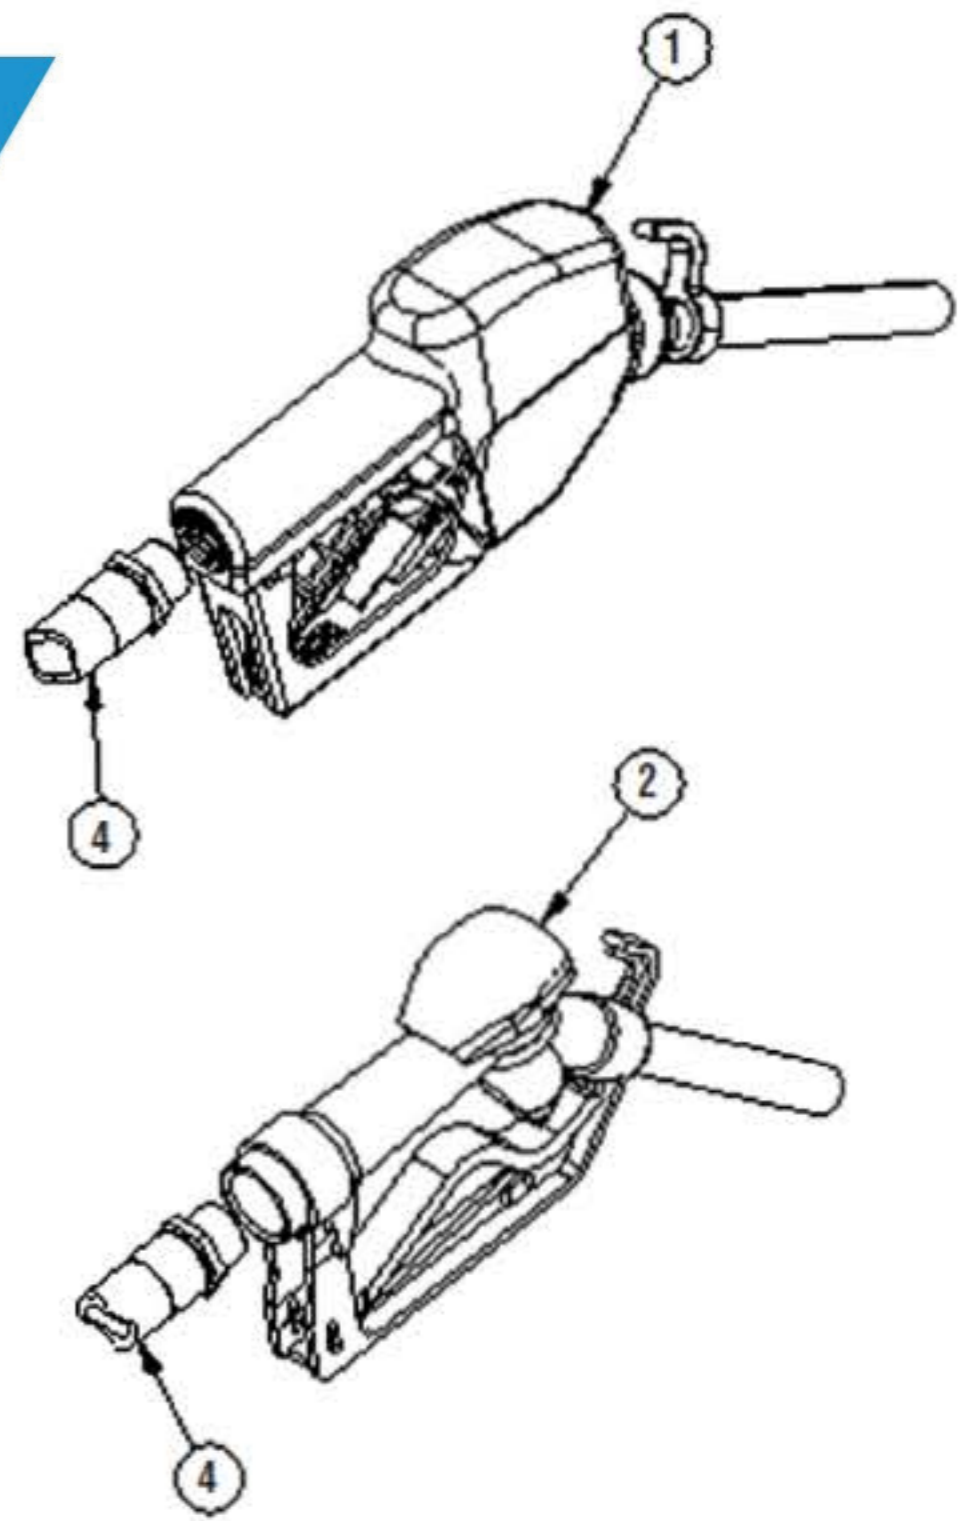

Fuel M-150S-EM Electric Fuel Pump

Item No.	Part No.	Description	No. Req'd.
1	110121-8	Nozzle, Automatic 3/4 in., Unleaded, U.L.....	1
2	110155-1	Nozzle, Manual 3/4 in., Unleaded.....	1
3	110182-1	Inlet Fitting.....	1
4	110187-2	Hose, 3/4 in. x 3/4 in. x 10 ft.	1
5	110195-02	Coverplate, Electrical	1
6	110264-1	Suction Pipe, Top	1
7	110264-2	Suction Pipe, Bottom	1
8	110265-02	Power Cord	1
9	110276-01	Switch Coverplate Assy.....	1
10	110026-6	Switch Coverplate O-Ring.....	1
11	110285-01	Electrical Coverplate Gasket.....	1
12	110006-2	Gear.....	2
13	110009-1	Inlet Strainer	1
14	110010-1	Bypass Poppet	1
15	110017-6	Motor Shaft Key	1
16	110024-1	Coverplate, Strainer.....	1
17	110026-1	Gear Coverplate O-Ring.....	1
18	110026-4	Strainer Coverplate O-Ring	1
19	110067-2	Gear Coverplate	1
20	110131-2	Spring, Bypass Poppet	1
21	110277-05	Switch Assy, M-150S	1
22	902006-31	Motor Protector	1
23	118017-3	O-Ring	1
24	119000-51	Motor, 12-Volt (M-150S).....	1
25	904001-42	Plug, Pipe, 3/4-14 NPT.....	1
26	904002-22	Sems Screw	4
27	904002-23	Sems Screw, 1/4-20 x 3/4 in.	3
28	904002-24	Sems Screw	4
29	904003-84	Tapping Screw.....	1
30	11002502	Motor Shaft Seal.....	1
31	110360-02	Nozzle Cover	1
32	904002-17	Strain Relief Sealing Grip.....	1
33	904002-23	Sems Screw & Washer Assy	6
34	904006-86	Tapping Screw.....	2

Items Not Shown

110500-02	25 Amp Fuse Kit
110504-1	Fuel Pump Overhaul Kit (includes 2 Gears, Drive Key & O-Rings)
110906-1	Wet Seal Kit (includes O-Rings & Motor Shaft Seal)
110907-1	Gear Kit (includes 2 Gears & Drive Key)
110913-2	Spare Key Kit (includes Spare Drive Key)
110910-02	Switch Kit (includes Switch)
110908-1	Poppet Seal Kit (includes Poppet O-Ring)
110524-1	Armature Assy Kit (includes Armature Assy)
110525-1	Brush Card Assy Kit (includes Brush Holder Assy)
110526-1	Motor Housing Kit (includes Motor Housing Assy)
110527-1	Battery Clamp Kit (includes 2 Battery Clamps)
115527-2	Suction Pipe Extension, 15 in.
906001-4	Pre-Vent Vapor Control Cap (3 psi)