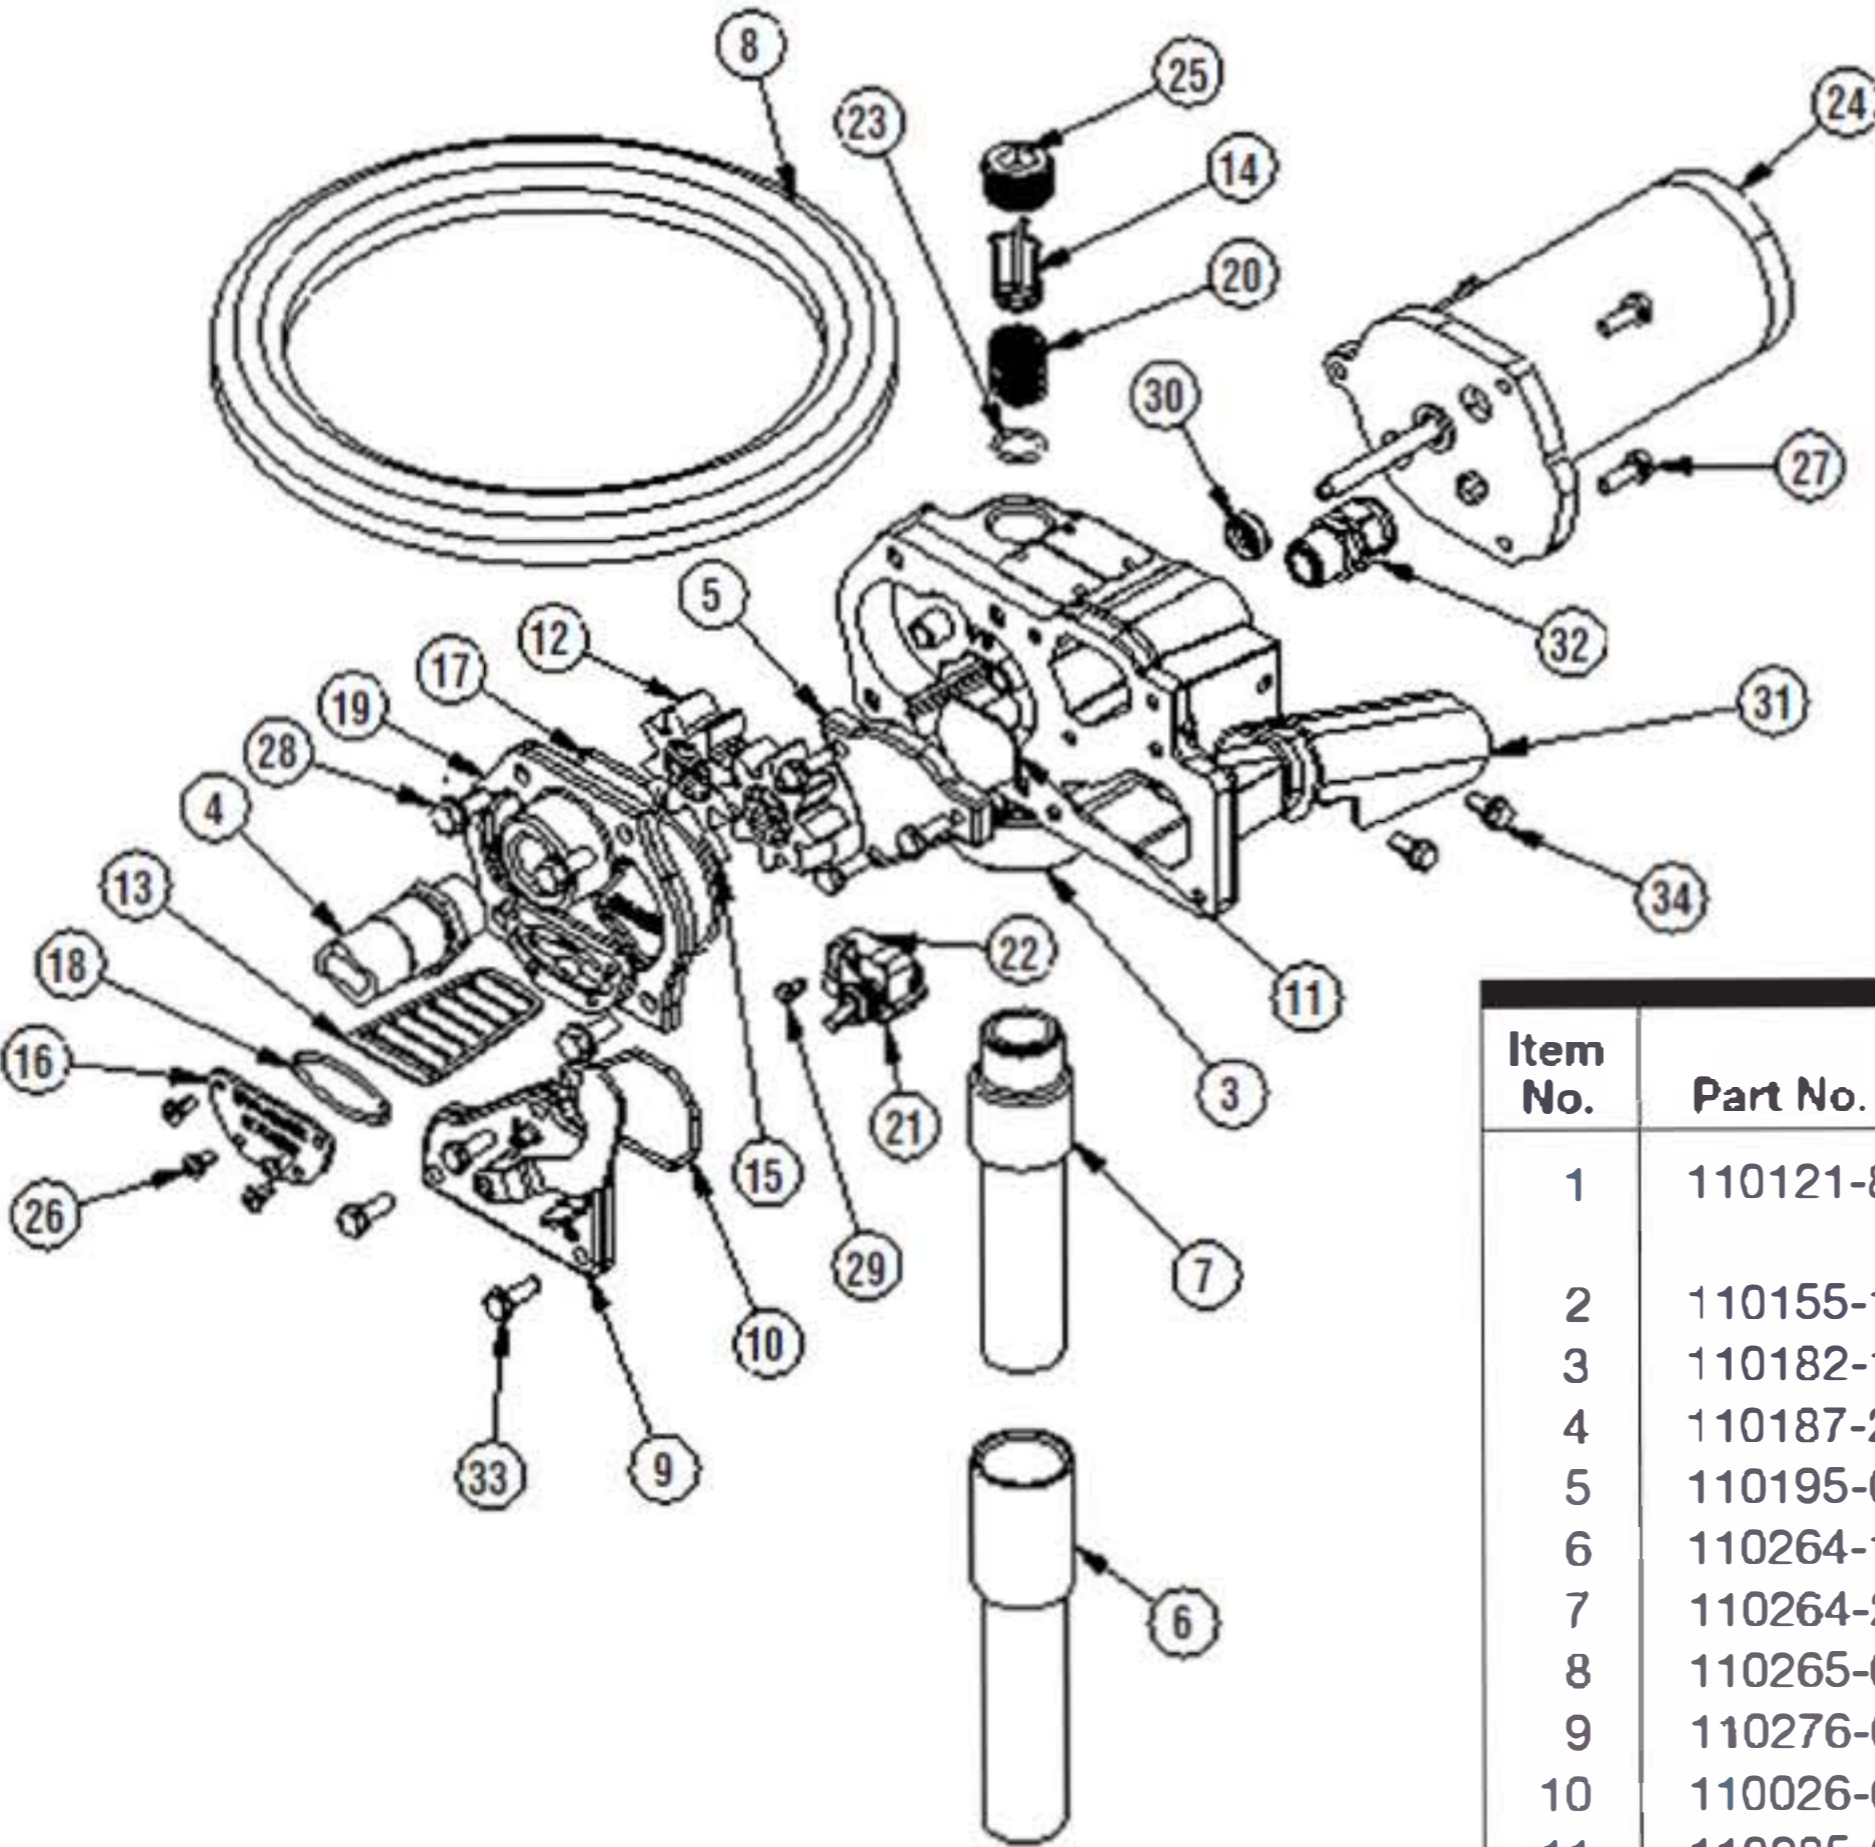

Fuel M-150S-EM Electric Fuel Pump

Item No.	Part No.	Description	No. Req'd.
1	110121-8	Nozzle, Automatic 3/4 in., Unleaded, U.L.....	1
2	110155-1	Nozzle, Manual 3/4 in., Unleaded.....	1
3	110182-1	Inlet Fitting.....	1
4	110187-2	Hose, 3/4 in. x 3/4 in. x 10 ft.	1
5	110195-02	Coverplate, Electrical	1
6	110264-1	Suction Pipe, Top	1
7	110264-2	Suction Pipe, Bottom	1
8	110265-02	Power Cord	1
9	110276-01	Switch Coverplate Assy.....	1
10	110026-6	Switch Coverplate O-Ring.....	1
11	110285-01	Electrical Coverplate Gasket.....	1
12	110006-2	Gear.....	2
13	110009-1	Inlet Strainer	1
14	110010-1	Bypass Poppet	1
15	110017-6	Motor Shaft Key	1
16	110024-1	Coverplate, Strainer.....	1
17	110026-1	Gear Coverplate O-Ring.....	1
18	110026-4	Strainer Coverplate O-Ring	1
19	110067-2	Gear Coverplate	1
20	110131-2	Spring, Bypass Poppet	1
21	110277-05	Switch Assy, M-150S	1
22	902006-31	Motor Protector	1
23	118017-3	O-Ring	1
24	119000-51	Motor, 12-Volt (M-150S).....	1
25	904001-42	Plug, Pipe, 3/4-14 NPT.....	1
26	904002-22	Sems Screw	4
27	904002-23	Sems Screw, 1/4-20 x 3/4 in.	3
28	904002-24	Sems Screw	4
29	904003-84	Tapping Screw.....	1
30	11002502	Motor Shaft Seal.....	1
31	110360-02	Nozzle Cover	1
32	904002-17	Strain Relief Sealing Grip.....	1
33	904002-23	Sems Screw & Washer Assy	6
34	904006-86	Tapping Screw.....	2