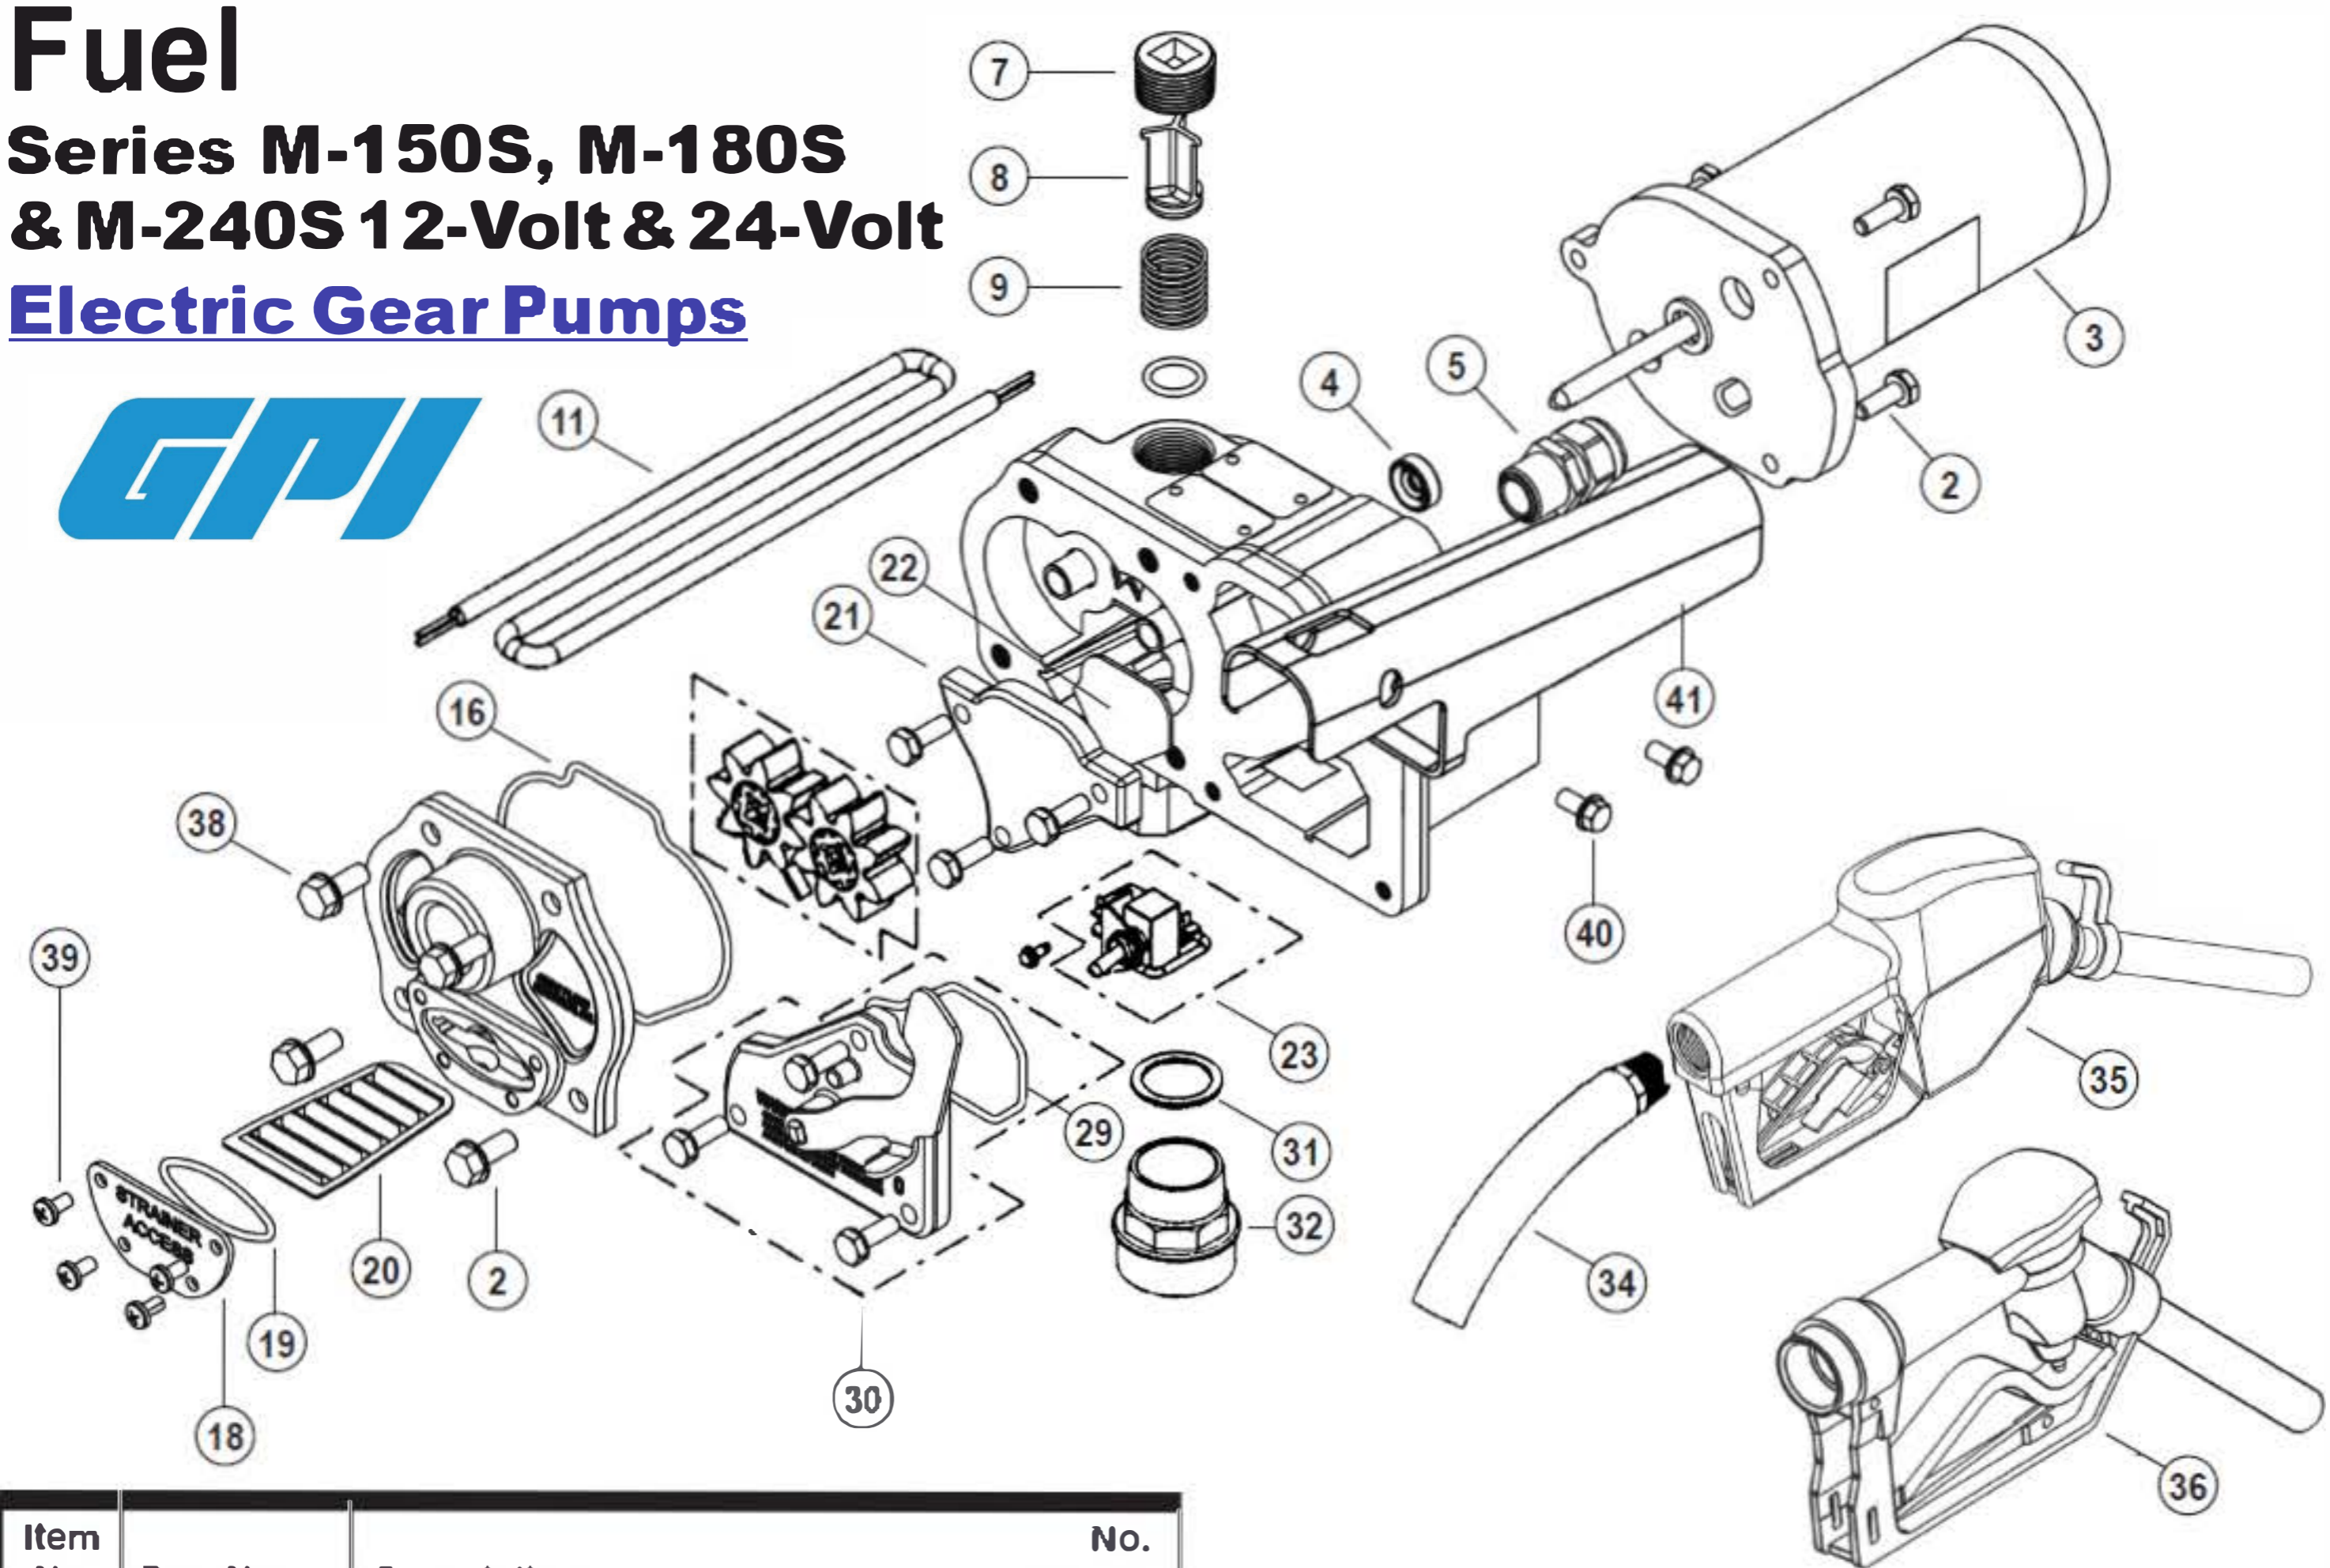

Fuel

Series M-150S, M-180S & M-240S 12-Volt & 24-Volt Electric Gear Pumps

Item No.	Part No.	Description	No. Req'd.
2	904002-23	Sems Screw, 1/4-20 x 3/4 in.....	9
3	119000-51	Motor, 12-Volt (U.L.) (M-150S)	1
	119001-51	Motor, 12-Volt (U.L.) (M-180S)	1
	119000-52	Motor, 24-Volt (U.L.) (M-240S)	1
4	11002502	Seal, Motor Shaft.....	1
5	904002-17	Strain Relief Sealing Grip (12-Volt & 24-Volt).1	
7	904001-42	Pipe Plug, 3/4 in.	1
8	110010-1	Bypass Poppet.....	1
9	110131-2	Spring, Bypass Poppet (M-150S, M-240S) ...	1
	110011-2	Spring, Bypass Poppet (M-180S).....	1
11	110265-02	Power Cord, 12 ga. x 18 ft. (5.5 m)	1
16	110026-1	Gear Coverplate O-Ring.....	1
18	110024-1	Coverplate, Strainer	1
19	110026-4	Strainer Coverplate O-Ring	1
20	110009-1	Inlet Strainer	1
21	110195-02	Coverplate, Electrical	1
22	110285-01	Electrical Coverplate Gasket.....	1
23	110277-05	M-150 Switch Assy.....	1
	110277-06	M-240S Switch Assy.....	1
	110277-07	M-180S Switch Assy.....	1
29	110026-6	Switch Coverplate O-Ring.....	1
30	110276-01	Switch Coverplate Assy.....	1
31	110032-1	Gasket, Union Ring	1
32	110037-1	Bung Adapter.....	1
33	110100-1	Suction Pipe Assy.....	1
34	110187-1	Hose, 3/4 in. x 12 ft., (3.7 m).....	1
	110188-1	Hose, 1 in. x 12 ft., (3.7 m) (M-180S only)	1
35	110121-8	Nozzle, Automatic 3/4 in., Unleaded, U.L.....	1
	110120-1	Hook for Automatic Nozzle.....	1
	904001-88	Set Screw for Nozzle Hook	2
36	110155-1	Nozzle, Manual 3/4 in., Unleaded	1
	110155-3	Nozzle, Manual 1 in., Leaded.....	1
38	904002-24	Sems Screw	4
39	904002-22	Sems Screw	4
40	904006-86	Tapping Screw	2
41	11030302	Nozzle Cover.....	1

Items Not Shown

110016-1	Inlet Fitting
110122-1	Reducer (M-180S only)
110158-1	Union Ring
110191-1	Jumper Wire
110500-01	15-amp Fuse Kit (M-240S)
110500-02	25-amp Fuse Kit (M-150S)
110500-03	30-amp Fuse Kit (M-180S)
110504-1	Fuel Pump Overhaul Kit (includes 2 Gears, Drive Key & O-Rings)
110524-1	Armature Assy Kit (M-150S)
110524-2	Armature Assy Kit (M-240S)
110524-04	Armature Assy Kit (M-180S)
110525-1	Brush Card Assembly Kit (includes Brush Holder Assy)
110526-1	Motor Housing Kit (includes Motor Housing Assy)
110527-1	Battery Clamp Kit (includes 2 Battery Clamps)
110530-01	Nozzle Spout
110540-01	Nozzle Hook Kit (includes Hook & 2 Screws)
110906-1	Wet Seal Kit (includes O-Rings & Motor Shaft Seal)
110907-1	Gear Kit (includes 2 Gears & Drive Key)
110908-1	Poppet Seal Kit (includes Poppet O-Ring)
110909-1	Bung Adapter Kit
110910-02	Switch Kit (includes Switch)
110913-2	Spare Key Kit (includes Spare Drive Key)
110927-04	Gear Coverplate Kit (M-150S, M-240S)
110927-05	Gear Coverplate Kit (M-180S)
111501-1	Adapter Kit
115527-2	Suction Pipe Extension, 15 inch
902006-31	M-150S Motor Protector Only
902006-38	M-180S Motor Protector Only
906001-4	Pre-Vent Vapor Control Cap (3 psi)