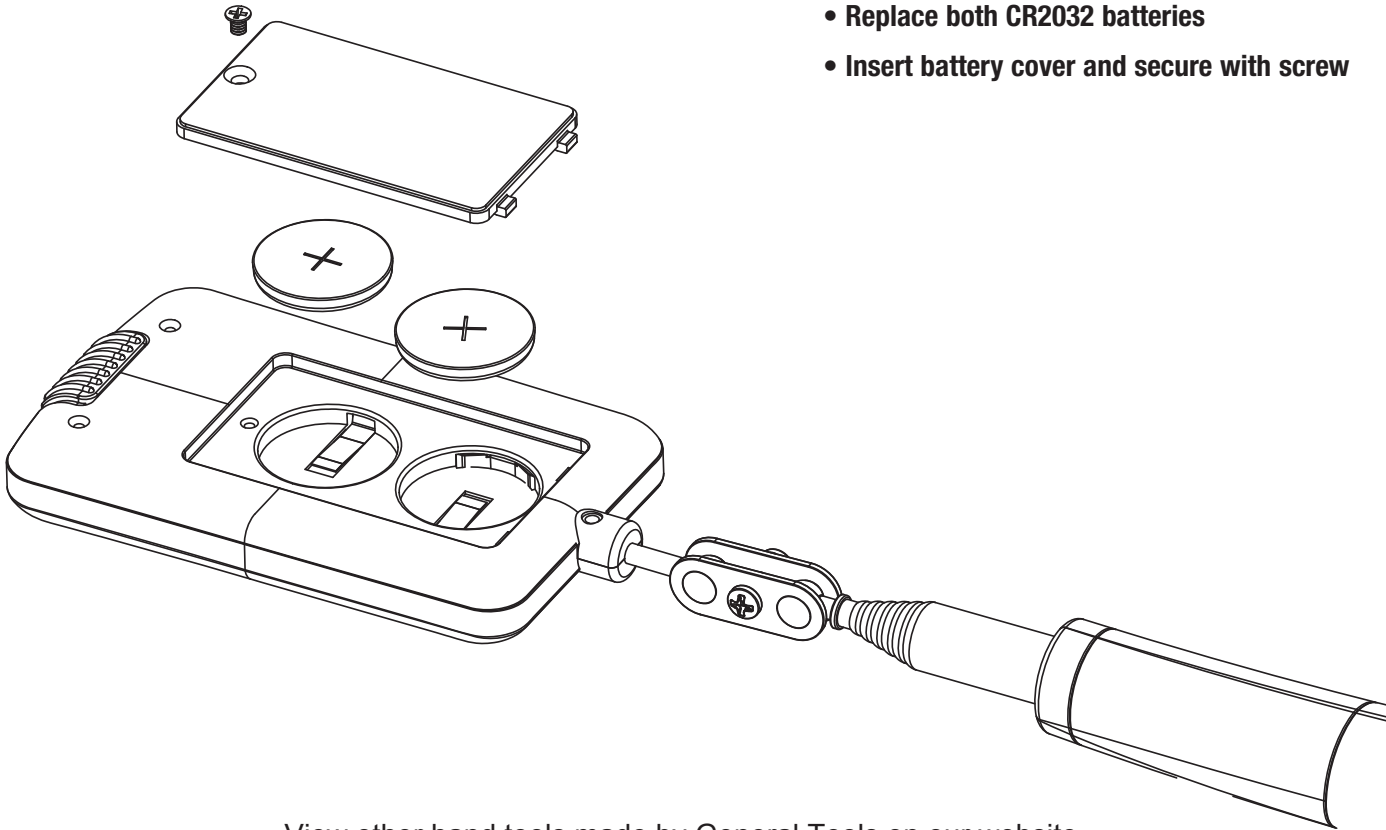

## Battery Replacement Instructions:

- Remove screw and battery cover
- Replace both CR2032 batteries
- Insert battery cover and secure with screw

[View other hand tools made by General Tools on our website.](#)