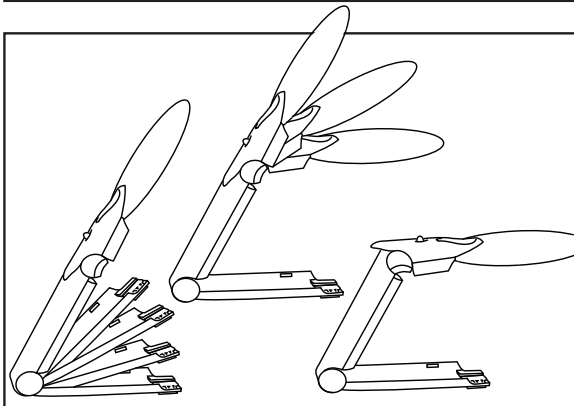

- Push On / Push Off
  Powerful LED light
- Contoured Handle for
  Handheld Use
- Integrated Stand for
  Hands-free Use
- Shatter-Resistant Lens
- Primary Lens Focal Length:
  6.6" (168mm)
- Inset Lens Focal Length:
  2" (51mm)
- Power Source: 2 "AA" batteries
  (included)
- Remove plastic covering from
  batteries before first use

CAUTION!

Never leave the lens in direct
sunlight or where light can shine
through it.

Avoid injury: Always wear OSHA/ANSI approved eye protection (goggles, face shield) when using tools.

**Remove plastic covering
from batteries before first use**