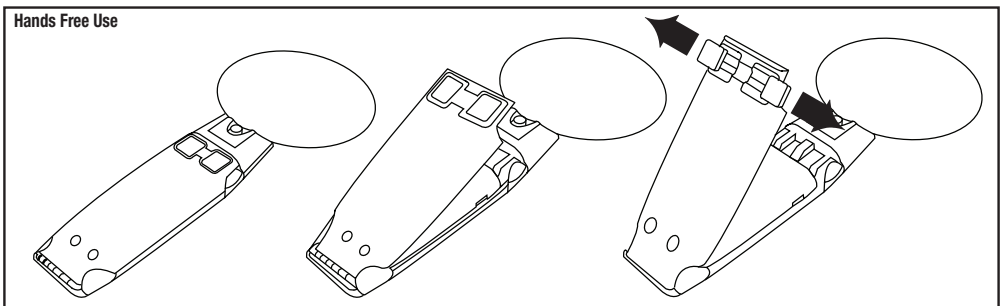

- Push On / Push Off
  Powerful LED light
- Contoured Handle for
  Handheld Use
- Integrated Stand for
  Hands-free Use
- Shatter-Resistant Lens
- Primary Lens Focal Length:
  6.6" (168mm)
- Inset Lens Focal Length:
  2" (51mm)
- Power Source: 2 "AA" batteries
  (included)
- Remove plastic covering from
  batteries before first use

CAUTION!

Never leave the lens in direct
sunlight or where light can shine
through it.

Avoid injury: Always wear OSHA/ANSI approved eye protection (goggles, face shield) when using tools.

**Remove plastic covering
from batteries before first use**