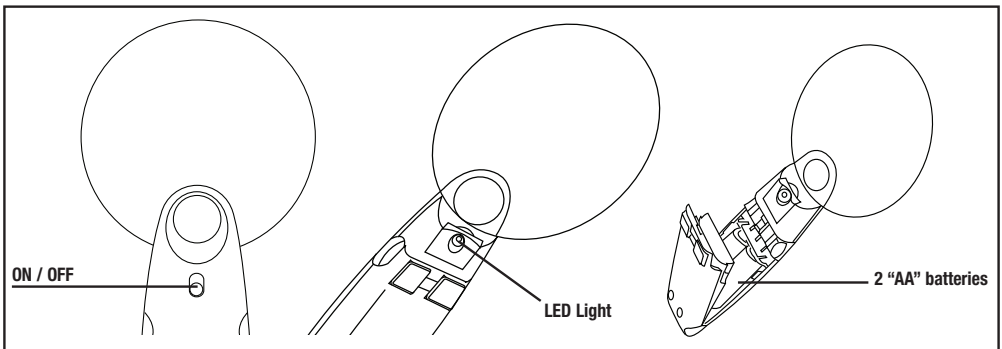

- Push On / Push Off
  Powerful LED light
- Contoured Handle for
  Handheld Use
- Integrated Stand for
  Hands-free Use
- Shatter-Resistant Lens
- Primary Lens Focal Length:
  6.6" (168mm)
- Inset Lens Focal Length:
  2" (51mm)
- Power Source: 2 "AA" batteries
  (included)
- Remove plastic covering from
  batteries before first use

CAUTION!

Never leave the lens in direct
sunlight or where light can shine
through it.

Avoid injury: Always wear OSHA/ANSI approved eye protection (goggles, face shield) when using tools.

**Remove plastic covering
from batteries before first use**