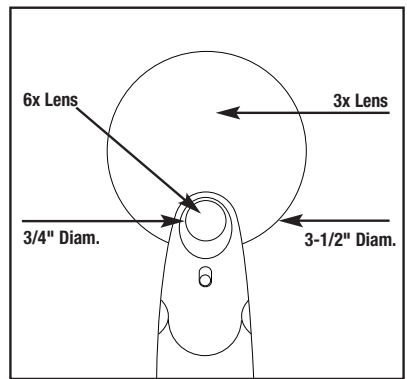

- Push On / Push Off
  Powerful LED light
- Contoured Handle for
  Handheld Use
- Integrated Stand for
  Hands-free Use
- Shatter-Resistant Lens
- Primary Lens Focal Length:
  6.6" (168mm)
- Inset Lens Focal Length:
  2" (51mm)
- Power Source: 2 "AA" batteries
  (included)
- Remove plastic covering from
  batteries before first use

CAUTION!

Never leave the lens in direct
sunlight or where light can shine
through it.

Avoid injury: Always wear OSHA/ANSI approved eye protection (goggles, face shield) when using tools.

**Remove plastic covering
from batteries before first use**