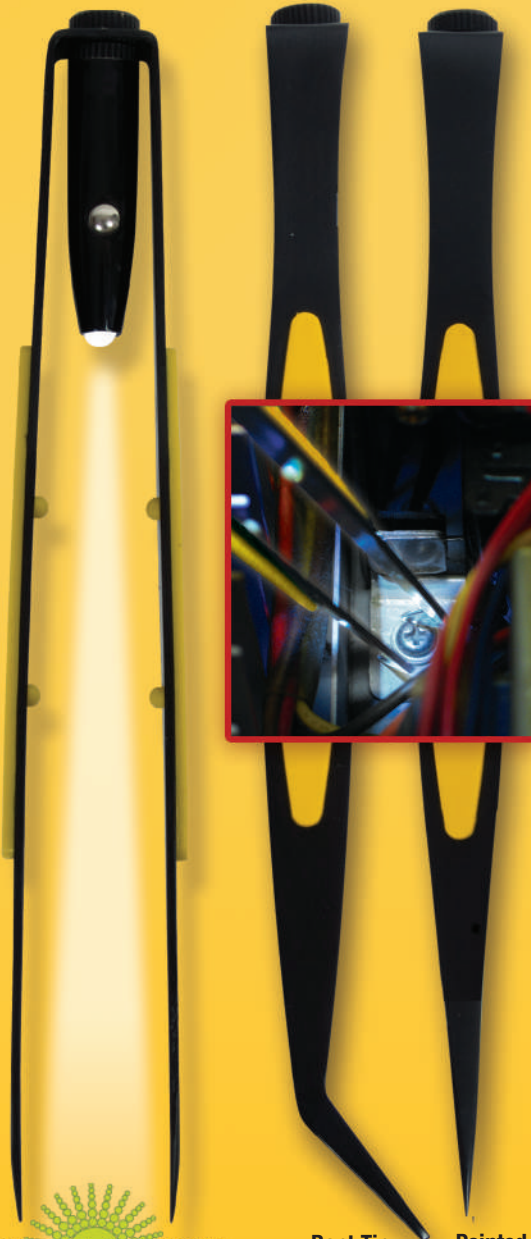

Lighted Tools

Lighted Tweezers

1
Push On /
Push Off
Powerful
LED Light

2
Non-Slip
Comfort
Grips

3
Heat
Treated
Steel

4
Corrosion
Resistant
Non-Glare
Black Finish

5
Serrated
Blunt Tips
6.25" (159mm)
No. 70403

Serrated
Bent Tips
6.5" (165mm)
No. 70408

Smooth
Pointed Tip
6.25" (159mm)
No. 70401

Blunt Tip
No. 70403

Includes 3 "LR41" batteries

Shed a Little Light On Your Subject with Lighted Tweezers and Lighted Mechanical Pick-up

POWERFUL LED LIGHT

Bent Tip
No. 70408

Pointed Tip
No. 70401

24" Lighted Mechanical Pick-up

1
Push On
Powerful
LED Light

2
Continued
Push Opens
Retrieval Claw

3
Comfortable
Hand Controls

4
Corrosion
Resistant
Black Finish

5
FLEXI-SHAFT™
Lighted
Mechanical
Pick-up
20" (508 mm)
No. 70396

5
FLEXI-
SHAFT™

6
Strong Retrieval
Claw Can Grasp
Objects Up To
1" (52mm)

Includes 3
"LR41"
batteries

ULTRATECH™
LED VISION™

Learn more about inspection and retrieval tools we have.