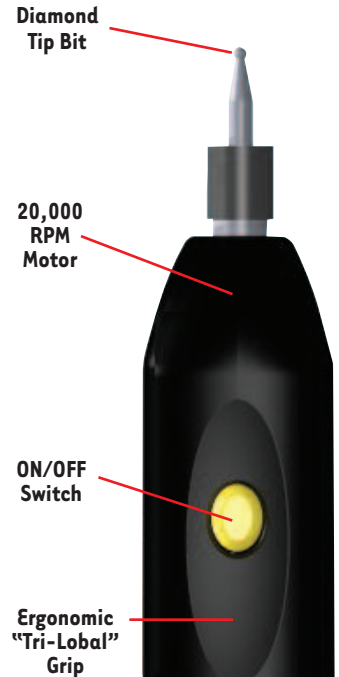

GENERAL®

CORDLESS PRECISION ENGRAVER

- Diamond Tip Bit
- 20,000 RPM Motor Engraves Glass, Metal, Ceramic and Plastic
- Aluminum Body
- Uses Standard 3/32" Engraving Bit
- 2 "AAA" Batteries Included

NEW!

No. 505

To Replace Batteries Unscrew End Cap

GENERAL®