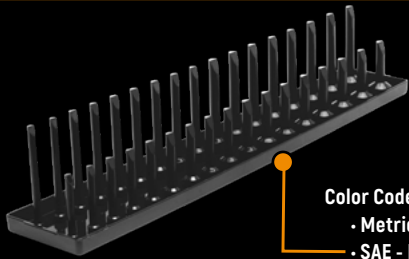

GEARWRENCH®

Tool Storage Accessories

Reversible Wrench Racks

30% space saving design with reversible feature vs. traditional wrench racks

30% MORE SPACE

83120 - 2 Pc. 13 Wrench Rack Set
83121 - 2 Pc. 16 Wrench Rack Set

Accommodates universal sizes
• SAE - up to 1"
• Metric - Up to 25mm

Drop in feature, self aligning and reversible rails

Made of reinforced composite material

Socket Racks

Color Coded
• Metric - Molten Orange
• SAE - Black

83119 - 3 Pc. Metric Socket Rack Set
83118 - 3 Pc. SAE Socket Rack Set

Sturdy, break resistant pins

Quick identification on top of pins

Dr. Size	Metric	SAE
1/4"	4 to 15mm (Std & Deep)	1/8" to 5/8" (Std & Deep)
3/8"	6 to 20mm (Std & Deep)	1/4" to 1" (Std & Deep)
1/2"	10 to 27mm (Std & Deep)	3/8" to 1-1/4" (Std & Deep)

Magnetic Socket Rails

Rotating Socket Clips make loading and unloading easy

Solid Magnetic plates secure rails in any position

Clips have Ball Bearing socket holders

83126 - 1/4" Magnetic Socket Rail
83127 - 3/8" Magnetic Socket Rail
83128 - 1/2" Magnetic Socket Rail