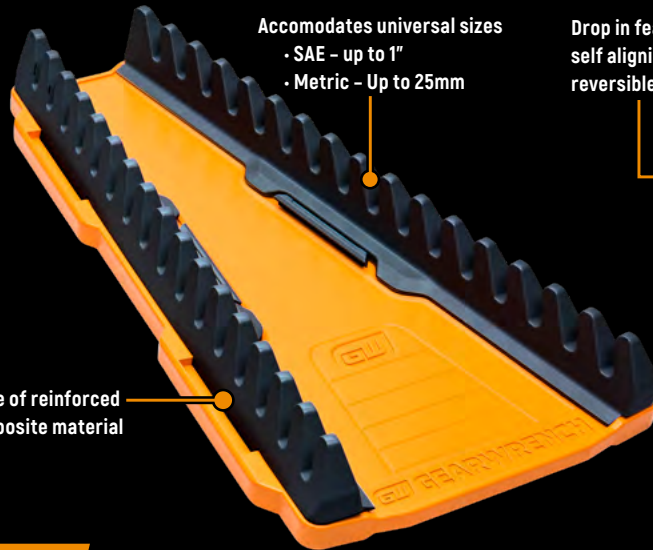

GEARWRENCH®

Tool Storage Accessories

Reversible Wrench Racks

30% space saving design with reversible feature vs. traditional wrench racks

30% MORE SPACE

83120 - 2 Pc. 13 Wrench Rack Set
83121 - 2 Pc. 16 Wrench Rack Set

Accommodates universal sizes
• SAE - up to 1"
• Metric - Up to 25mm

Drop in feature, self aligning and reversible rails

Made of reinforced composite material

Socket Racks

Color Coded
• Metric - Molten Orange
• SAE - Black

83119 - 3 Pc. Metric Socket Rack Set
83118 - 3 Pc. SAE Socket Rack Set

Sturdy, break resistant pins

Quick identification on top of pins

Dr. Size	Metric	SAE
1/4"	4 to 15mm (Std & Deep)	1/8" to 5/8" (Std & Deep)
3/8"	6 to 20mm (Std & Deep)	1/4" to 1" (Std & Deep)
1/2"	10 to 27mm (Std & Deep)	3/8" to 1-1/4" (Std & Deep)

Three Popular Sizes
• 1/4", 3/8", and 1/2"
• 16 Clips for each

Aluminum frame keeps rails straight and secure

Universal Tray

Keeps Parts or Tools Organized

83117 - Universal Tray

11" x 16" fits most tool box drawers