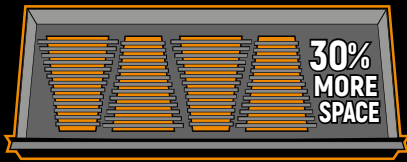

GEARWRENCH®

Tool Storage Accessories

Reversible Wrench Racks

30% space saving design with reversible feature vs. traditional wrench racks

30% MORE SPACE

83120 - 2 Pc. 13 Wrench Rack Set
83121 - 2 Pc. 16 Wrench Rack Set

Accommodates universal sizes
• SAE - up to 1"
• Metric - Up to 25mm

Drop in feature, self aligning and reversible rails

Made of reinforced composite material

Socket Racks

Color Coded
• Metric - Molten Orange
• SAE - Black