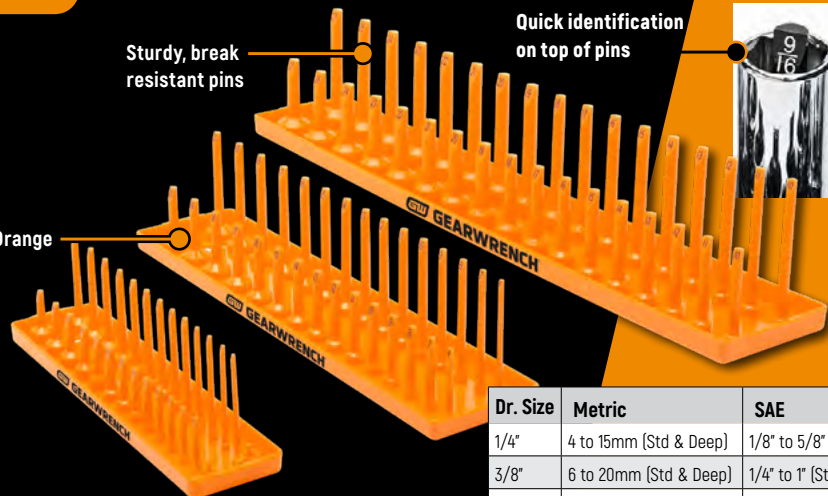

Accommodates universal sizes
• SAE - up to 1"
• Metric - Up to 25mm

Drop in feature, self aligning and reversible rails

Made of reinforced composite material

Socket Racks

Color Coded
• Metric - Molten Orange
• SAE - Black

83119 - 3 Pc. Metric Socket Rack Set
83118 - 3 Pc. SAE Socket Rack Set

Sturdy, break resistant pins

Quick identification on top of pins

Dr. Size	Metric	SAE
1/4"	4 to 15mm (Std & Deep)	1/8" to 5/8" (Std & Deep)
3/8"	6 to 20mm (Std & Deep)	1/4" to 1" (Std & Deep)
1/2"	10 to 27mm (Std & Deep)	3/8" to 1-1/4" (Std & Deep)

Magnetic Socket Rails

Rotating Socket Clips make loading and unloading easy

Solid Magnetic plates secure rails in any position

Clips have Ball Bearing socket holders

83126 - 1/4" Magnetic Socket Rail
83127 - 3/8" Magnetic Socket Rail
83128 - 1/2" Magnetic Socket Rail

Three Popular Sizes
• 1/4", 3/8", and 1/2"
• 16 Clips for each

Aluminum frame keeps rails straight and secure

Universal Tray

Keeps Parts or Tools Organized

83117 - Universal Tray

11" x 16" fits most tool box drawers