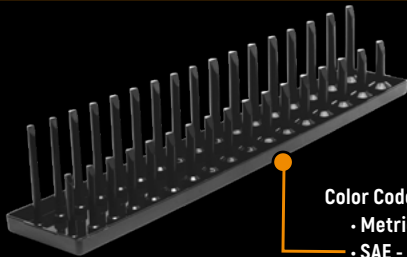

GEARWRENCH®

Tool Storage Accessories

Reversible Wrench Racks

30% space saving design with reversible feature vs. traditional wrench racks

30% MORE SPACE

83120 - 2 Pc. 13 Wrench Rack Set
83121 - 2 Pc. 16 Wrench Rack Set

Accommodates universal sizes
• SAE - up to 1"
• Metric - Up to 25mm

Drop in feature, self aligning and reversible rails

Made of reinforced composite material

Socket Racks

Color Coded
• Metric - Molten Orange
• SAE - Black

83119 - 3 Pc. Metric Socket Rack Set
83118 - 3 Pc. SAE Socket Rack Set

Sturdy, break resistant pins

Quick identification on top of pins

Dr. Size	Metric	SAE
1/4"	4 to 15mm (Std & Deep)	1/8" to 5/8" (Std & Deep)
3/8"	6 to 20mm (Std & Deep)	1/4" to 1" (Std & Deep)
1/2"	10 to 27mm (Std & Deep)	3/8" to 1-1/4" (Std & Deep)

Magnetic Socket Rails

Rotating Socket Clips make loading and unloading easy

Solid Magnetic plates secure rails in any position

Clips have Ball Bearing socket holders

83126 - 1/4" Magnetic Socket Rail
83127 - 3/8" Magnetic Socket Rail
83128 - 1/2" Magnetic Socket Rail