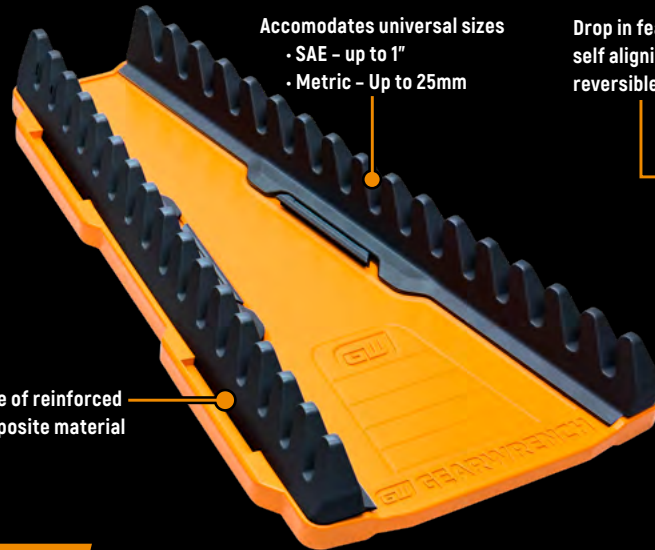

GEARWRENCH®

Tool Storage Accessories

Reversible Wrench Racks

30% space saving design with reversible feature vs. traditional wrench racks

30% MORE SPACE

83120 - 2 Pc. 13 Wrench Rack Set
83121 - 2 Pc. 16 Wrench Rack Set

Accommodates universal sizes
• SAE - up to 1"
• Metric - Up to 25mm

Drop in feature, self aligning and reversible rails

Made of reinforced composite material

Socket Racks

Color Coded
• Metric - Molten Orange
• SAE - Black

83119 - 3 Pc. Metric Socket Rack Set
83118 - 3 Pc. SAE Socket Rack Set

Sturdy, break resistant pins

Quick identification on top of pins

Dr. Size	Metric	SAE
1/4"	4 to 15mm (Std & Deep)	1/8" to 5/8" (Std & Deep)
3/8"	6 to 20mm (Std & Deep)	1/4" to 1" (Std & Deep)
1/2"	10 to 27mm (Std & Deep)	3/8" to 1-1/4" (Std & Deep)

Three Popular Sizes
• 1/4", 3/8", and 1/2"
• 16 Clips for each

Aluminum frame keeps rails straight and secure

Universal Tray

Keeps Parts or Tools Organized

83117 - Universal Tray

11" x 16" fits most tool box drawers