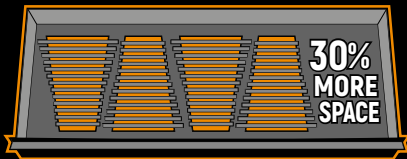

GEARWRENCH®

Tool Storage Accessories

Reversible Wrench Racks

30% space saving design with reversible feature vs. traditional wrench racks

30% MORE SPACE

83120 - 2 Pc. 13 Wrench Rack Set
83121 - 2 Pc. 16 Wrench Rack Set

Accommodates universal sizes
• SAE - up to 1"
• Metric - Up to 25mm

Drop in feature, self aligning and reversible rails

Made of reinforced composite material

Socket Racks

Color Coded
• Metric - Molten Orange
• SAE - Black