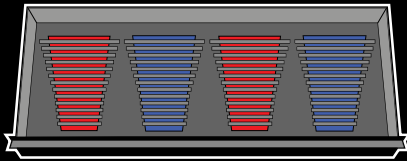

GEARWRENCH®

Tool Storage Accessories

Reversible Wrench Racks

30% space saving design with reversible feature vs. traditional wrench racks

30% MORE SPACE

83120 - 2 Pc. 13 Wrench Rack Set
83121 - 2 Pc. 16 Wrench Rack Set

Accommodates universal sizes
• SAE - up to 1"
• Metric - Up to 25mm

Drop in feature, self aligning and reversible rails

Made of reinforced composite material

Socket Racks

Color Coded
• Metric - Molten Orange
• SAE - Black

83119 - 3 Pc. Metric Socket Rack Set
83118 - 3 Pc. SAE Socket Rack Set

Sturdy, break resistant pins

Quick identification on top of pins

Dr. Size	Metric	SAE
1/4"	4 to 15mm (Std & Deep)	1/8" to 5/8" (Std & Deep)
3/8"	6 to 20mm (Std & Deep)	1/4" to 1" (Std & Deep)
1/2"	10 to 27mm (Std & Deep)	3/8" to 1-1/4" (Std & Deep)