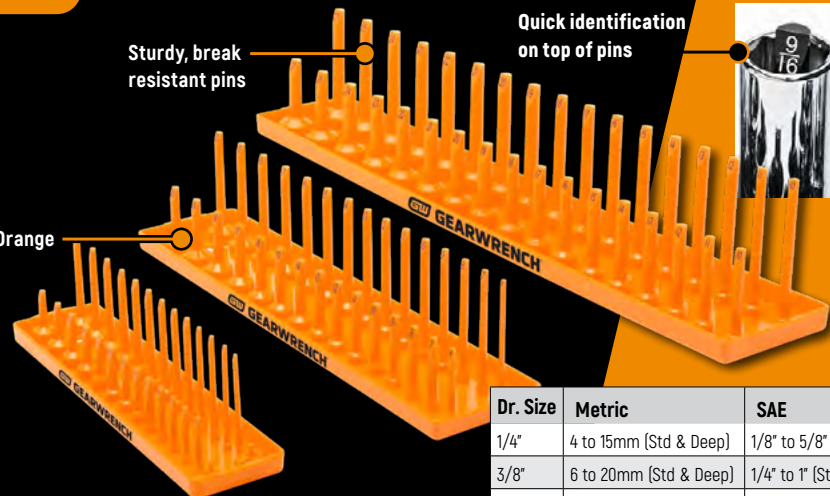

Accommodates universal sizes
• SAE - up to 1"
• Metric - Up to 25mm

Drop in feature, self aligning and reversible rails

Made of reinforced composite material

Socket Racks

Color Coded
• Metric - Molten Orange
• SAE - Black

83119 - 3 Pc. Metric Socket Rack Set
83118 - 3 Pc. SAE Socket Rack Set

Sturdy, break resistant pins

Quick identification on top of pins

Dr. Size	Metric	SAE
1/4"	4 to 15mm (Std & Deep)	1/8" to 5/8" (Std & Deep)
3/8"	6 to 20mm (Std & Deep)	1/4" to 1" (Std & Deep)
1/2"	10 to 27mm (Std & Deep)	3/8" to 1-1/4" (Std & Deep)

Magnetic Socket Rails

Rotating Socket Clips make loading and unloading easy

Solid Magnetic plates secure rails in any position

Clips have Ball Bearing socket holders

83126 - 1/4" Magnetic Socket Rail
83127 - 3/8" Magnetic Socket Rail
83128 - 1/2" Magnetic Socket Rail

Three Popular Sizes
• 1/4", 3/8", and 1/2"
• 16 Clips for each

Aluminum frame keeps rails straight and secure

Universal Tray

Keeps Parts or Tools Organized

83117 - Universal Tray

11" x 16" fits most tool box drawers