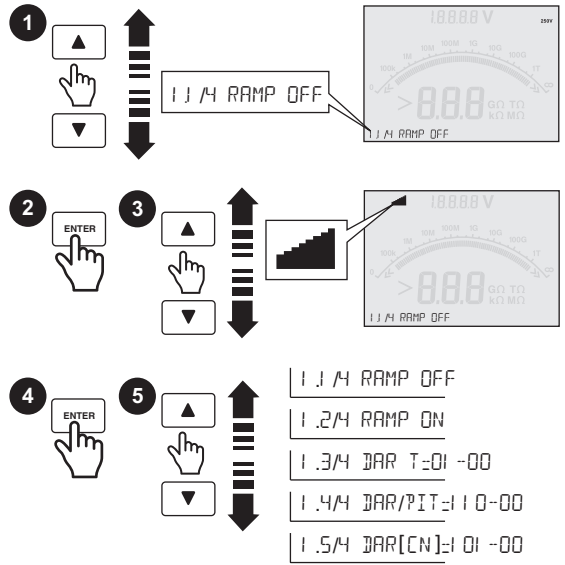

1550C/1555 Insulation Tester

⚠ Warning

- Read the 1550C/1555 Users Manual before using the Tester.

Time Limit

Ramp Test

IR

Results