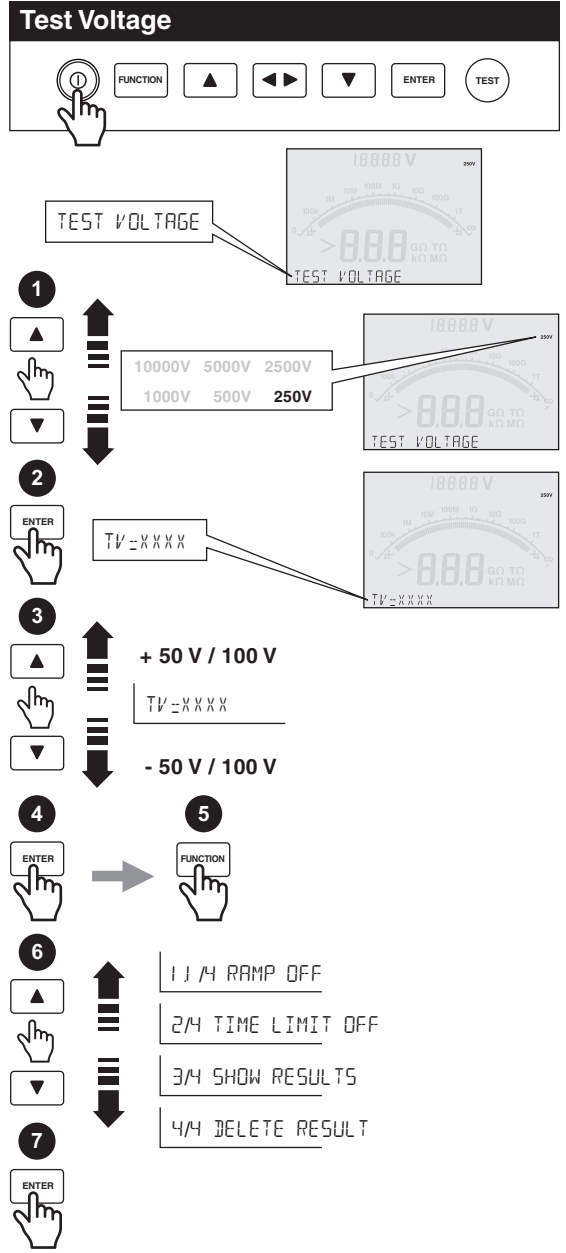

1550C/1555 Insulation Tester

⚠ Warning

- Read the 1550C/1555 Users Manual before using the Tester.

Time Limit

Ramp Test

IR

Results