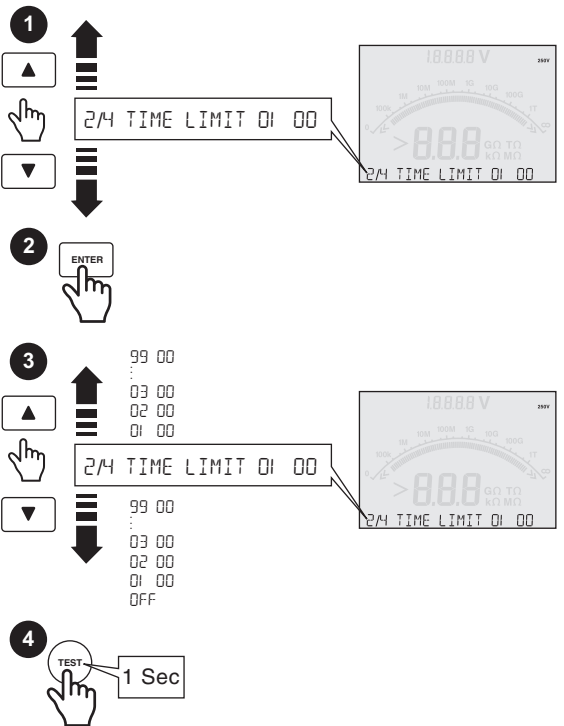

1550C/1555 Insulation Tester

⚠ Warning

- Read the 1550C/1555 Users Manual before using the Tester.

Time Limit

Ramp Test

IR

Results