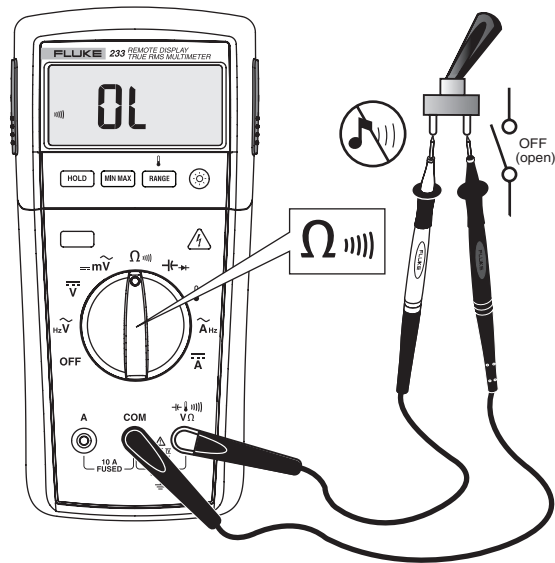

233

True-rms Remote Display Digital Multimeter

Quick Reference Guide

Warning

To prevent possible electrical shock, fire, or personal injury, read the "233 Safety Information" before you use this Product.

Remote Display

ToolPak

Ignore rF Err

Learn more about measuring tools on our website.