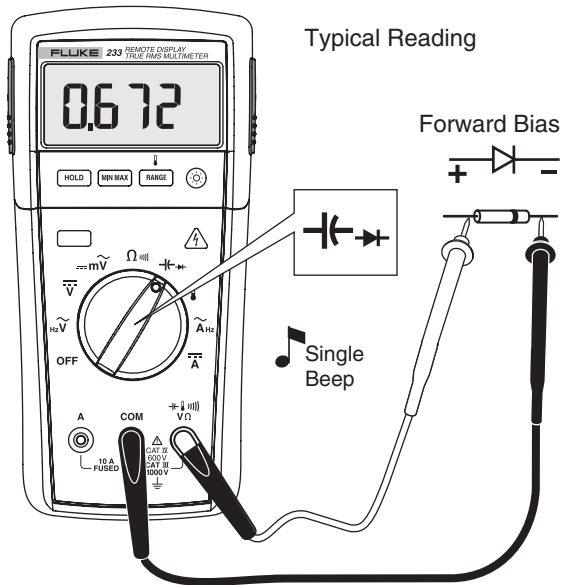

233

True-rms Remote Display Digital Multimeter

Quick Reference Guide

Warning

To prevent possible electrical shock, fire, or personal injury, read the "233 Safety Information" before you use this Product.

Remote Display

ToolPak

Ignore rF Err

Learn more about measuring tools on our website.