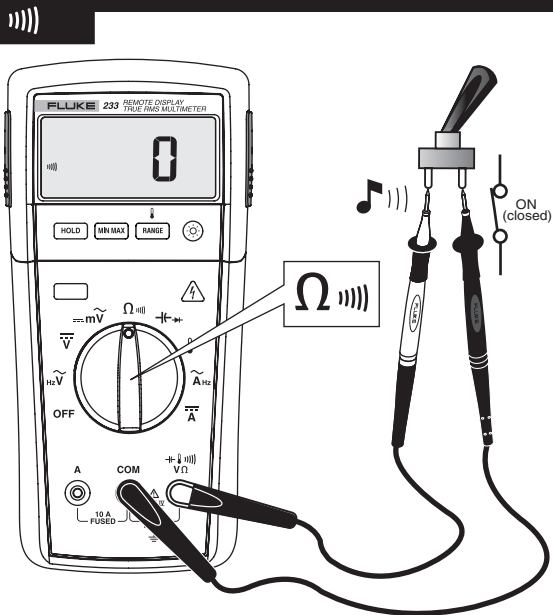

233

True-rms Remote Display Digital Multimeter

Quick Reference Guide

Warning

To prevent possible electrical shock, fire, or personal injury, read the "233 Safety Information" before you use this Product.

Remote Display

ToolPak

Ignore rF Err

Learn more about measuring tools on our website.