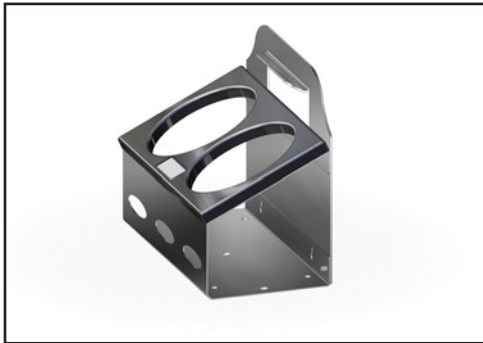

PROPANE CADDYS

PART #	DESCRIPTION
ITD5091	1lb Propane Bottle Caddy (2) Bottle Carrier
ITD5403	1lb Propane Bottle Caddy (4) Bottle Carrier

ITD5091