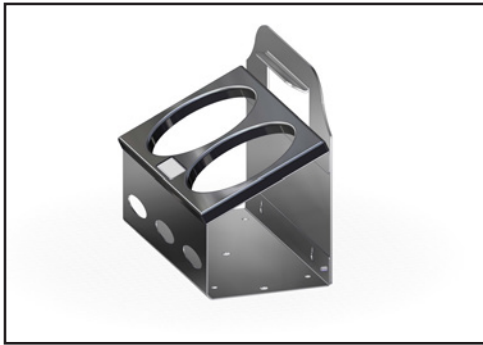

PROPANE CADDYS

PART #	DESCRIPTION
ITD5091	1lb Propane Bottle Caddy (2) Bottle Carrier
ITD5403	1lb Propane Bottle Caddy (4) Bottle Carrier

ITD5091