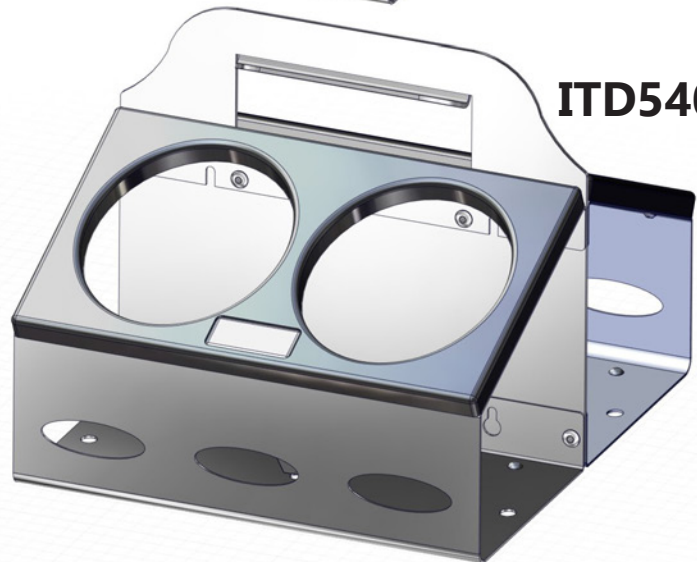

FISH FIGHTER[™]
Products

***PROPANE
RACKS AND CADDYS***

WALL MOUNT PROPANE RACKS

PART #	DESCRIPTION
ITD5400	Wall Mount 1lb Propane Bottle Rack (2) Bottle Rack
ITD5092	Wall Mount 1lb Propane Bottle Rack (3) Bottle Rack

It is up to the installer to determine the appropriate mounting hardware for chosen mounting location. Includes (4) #10 X 1" Drywall Anchors with each Wall Mount Propane Mount.

ITD5400

ITD5092

Follow all propane manufacturer guidelines for proper safety and storage of propane.

(4) #10 X 1" Anchors for Drywall included

PROPANE CADDYS

PART #	DESCRIPTION
ITD5091	1lb Propane Bottle Caddy (2) Bottle Carrier
ITD5403	1lb Propane Bottle Caddy (4) Bottle Carrier

ITD5091

ITD5403

Follow all propane manufacturer guidelines for proper safety and storage of propane.