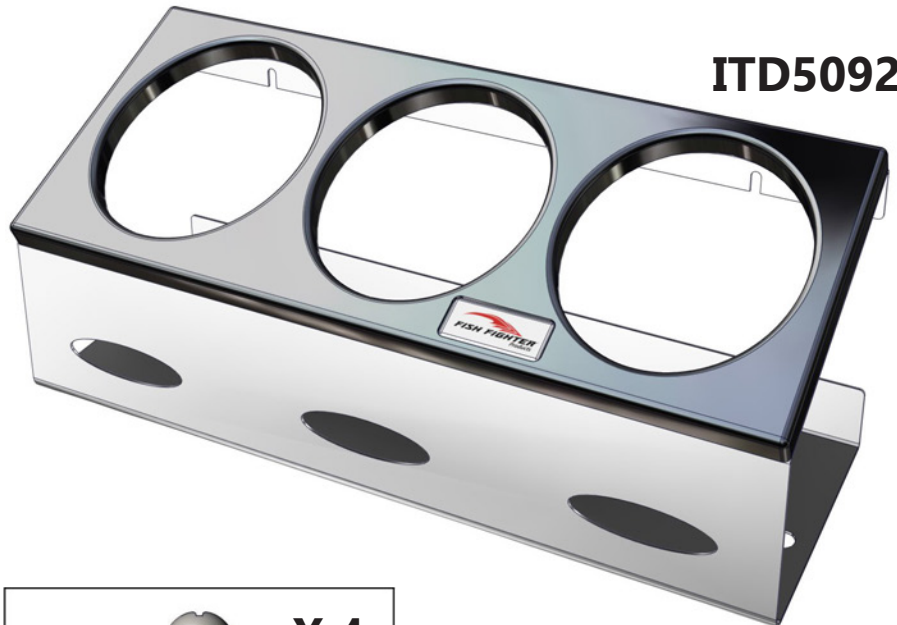

FISH FIGHTER[™]
Products

***PROPANE
RACKS AND CADDYS***

WALL MOUNT PROPANE RACKS

PART #	DESCRIPTION
ITD5400	Wall Mount 1lb Propane Bottle Rack (2) Bottle Rack
ITD5092	Wall Mount 1lb Propane Bottle Rack (3) Bottle Rack

It is up to the installer to determine the appropriate mounting hardware for chosen mounting location. Includes (4) #10 X 1" Drywall Anchors with each Wall Mount Propane Mount.

ITD5400

ITD5092

Follow all propane manufacturer guidelines for proper safety and storage of propane.

(4) #10 X 1" Anchors for Drywall included

PROPANE CADDYS

PART #	DESCRIPTION
ITD5091	1lb Propane Bottle Caddy (2) Bottle Carrier
ITD5403	1lb Propane Bottle Caddy (4) Bottle Carrier

ITD5091

ITD5403

Follow all propane manufacturer guidelines for proper safety and storage of propane.