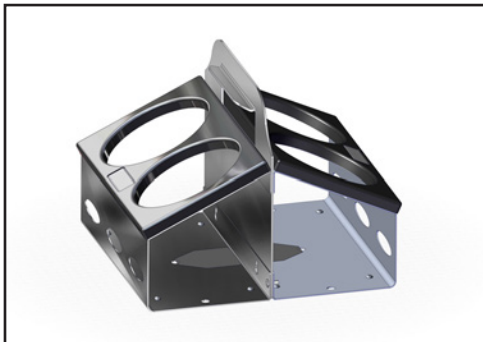

PROPANE CADDYS

PART #	DESCRIPTION
ITD5091	1lb Propane Bottle Caddy (2) Bottle Carrier
ITD5403	1lb Propane Bottle Caddy (4) Bottle Carrier

ITD5403

Follow all propane manufacturer guidelines for proper safety and storage of propane.