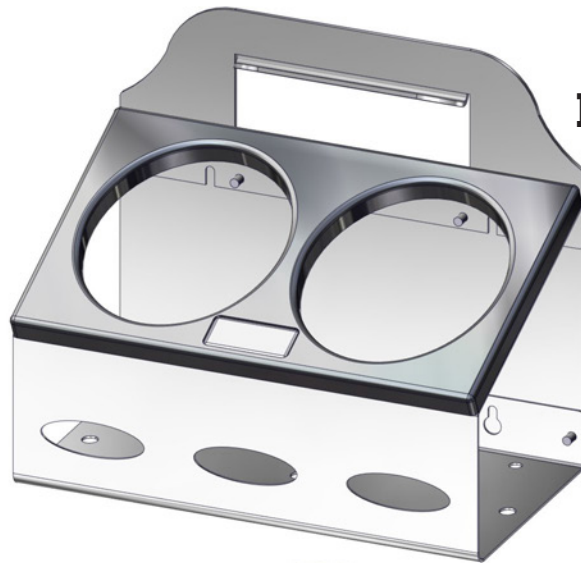

FISH FIGHTER[™]
Products

***PROPANE
RACKS AND CADDYS***

WALL MOUNT PROPANE RACKS

PART #	DESCRIPTION
ITD5400	Wall Mount 1lb Propane Bottle Rack (2) Bottle Rack
ITD5092	Wall Mount 1lb Propane Bottle Rack (3) Bottle Rack

It is up to the installer to determine the appropriate mounting hardware for chosen mounting location. Includes (4) #10 X 1" Drywall Anchors with each Wall Mount Propane Mount.

ITD5400

ITD5092

Follow all propane manufacturer guidelines for proper safety and storage of propane.

(4) #10 X 1" Anchors for Drywall included

PROPANE CADDYS

PART #	DESCRIPTION
ITD5091	1lb Propane Bottle Caddy (2) Bottle Carrier
ITD5403	1lb Propane Bottle Caddy (4) Bottle Carrier

ITD5091

ITD5403

Follow all propane manufacturer guidelines for proper safety and storage of propane.