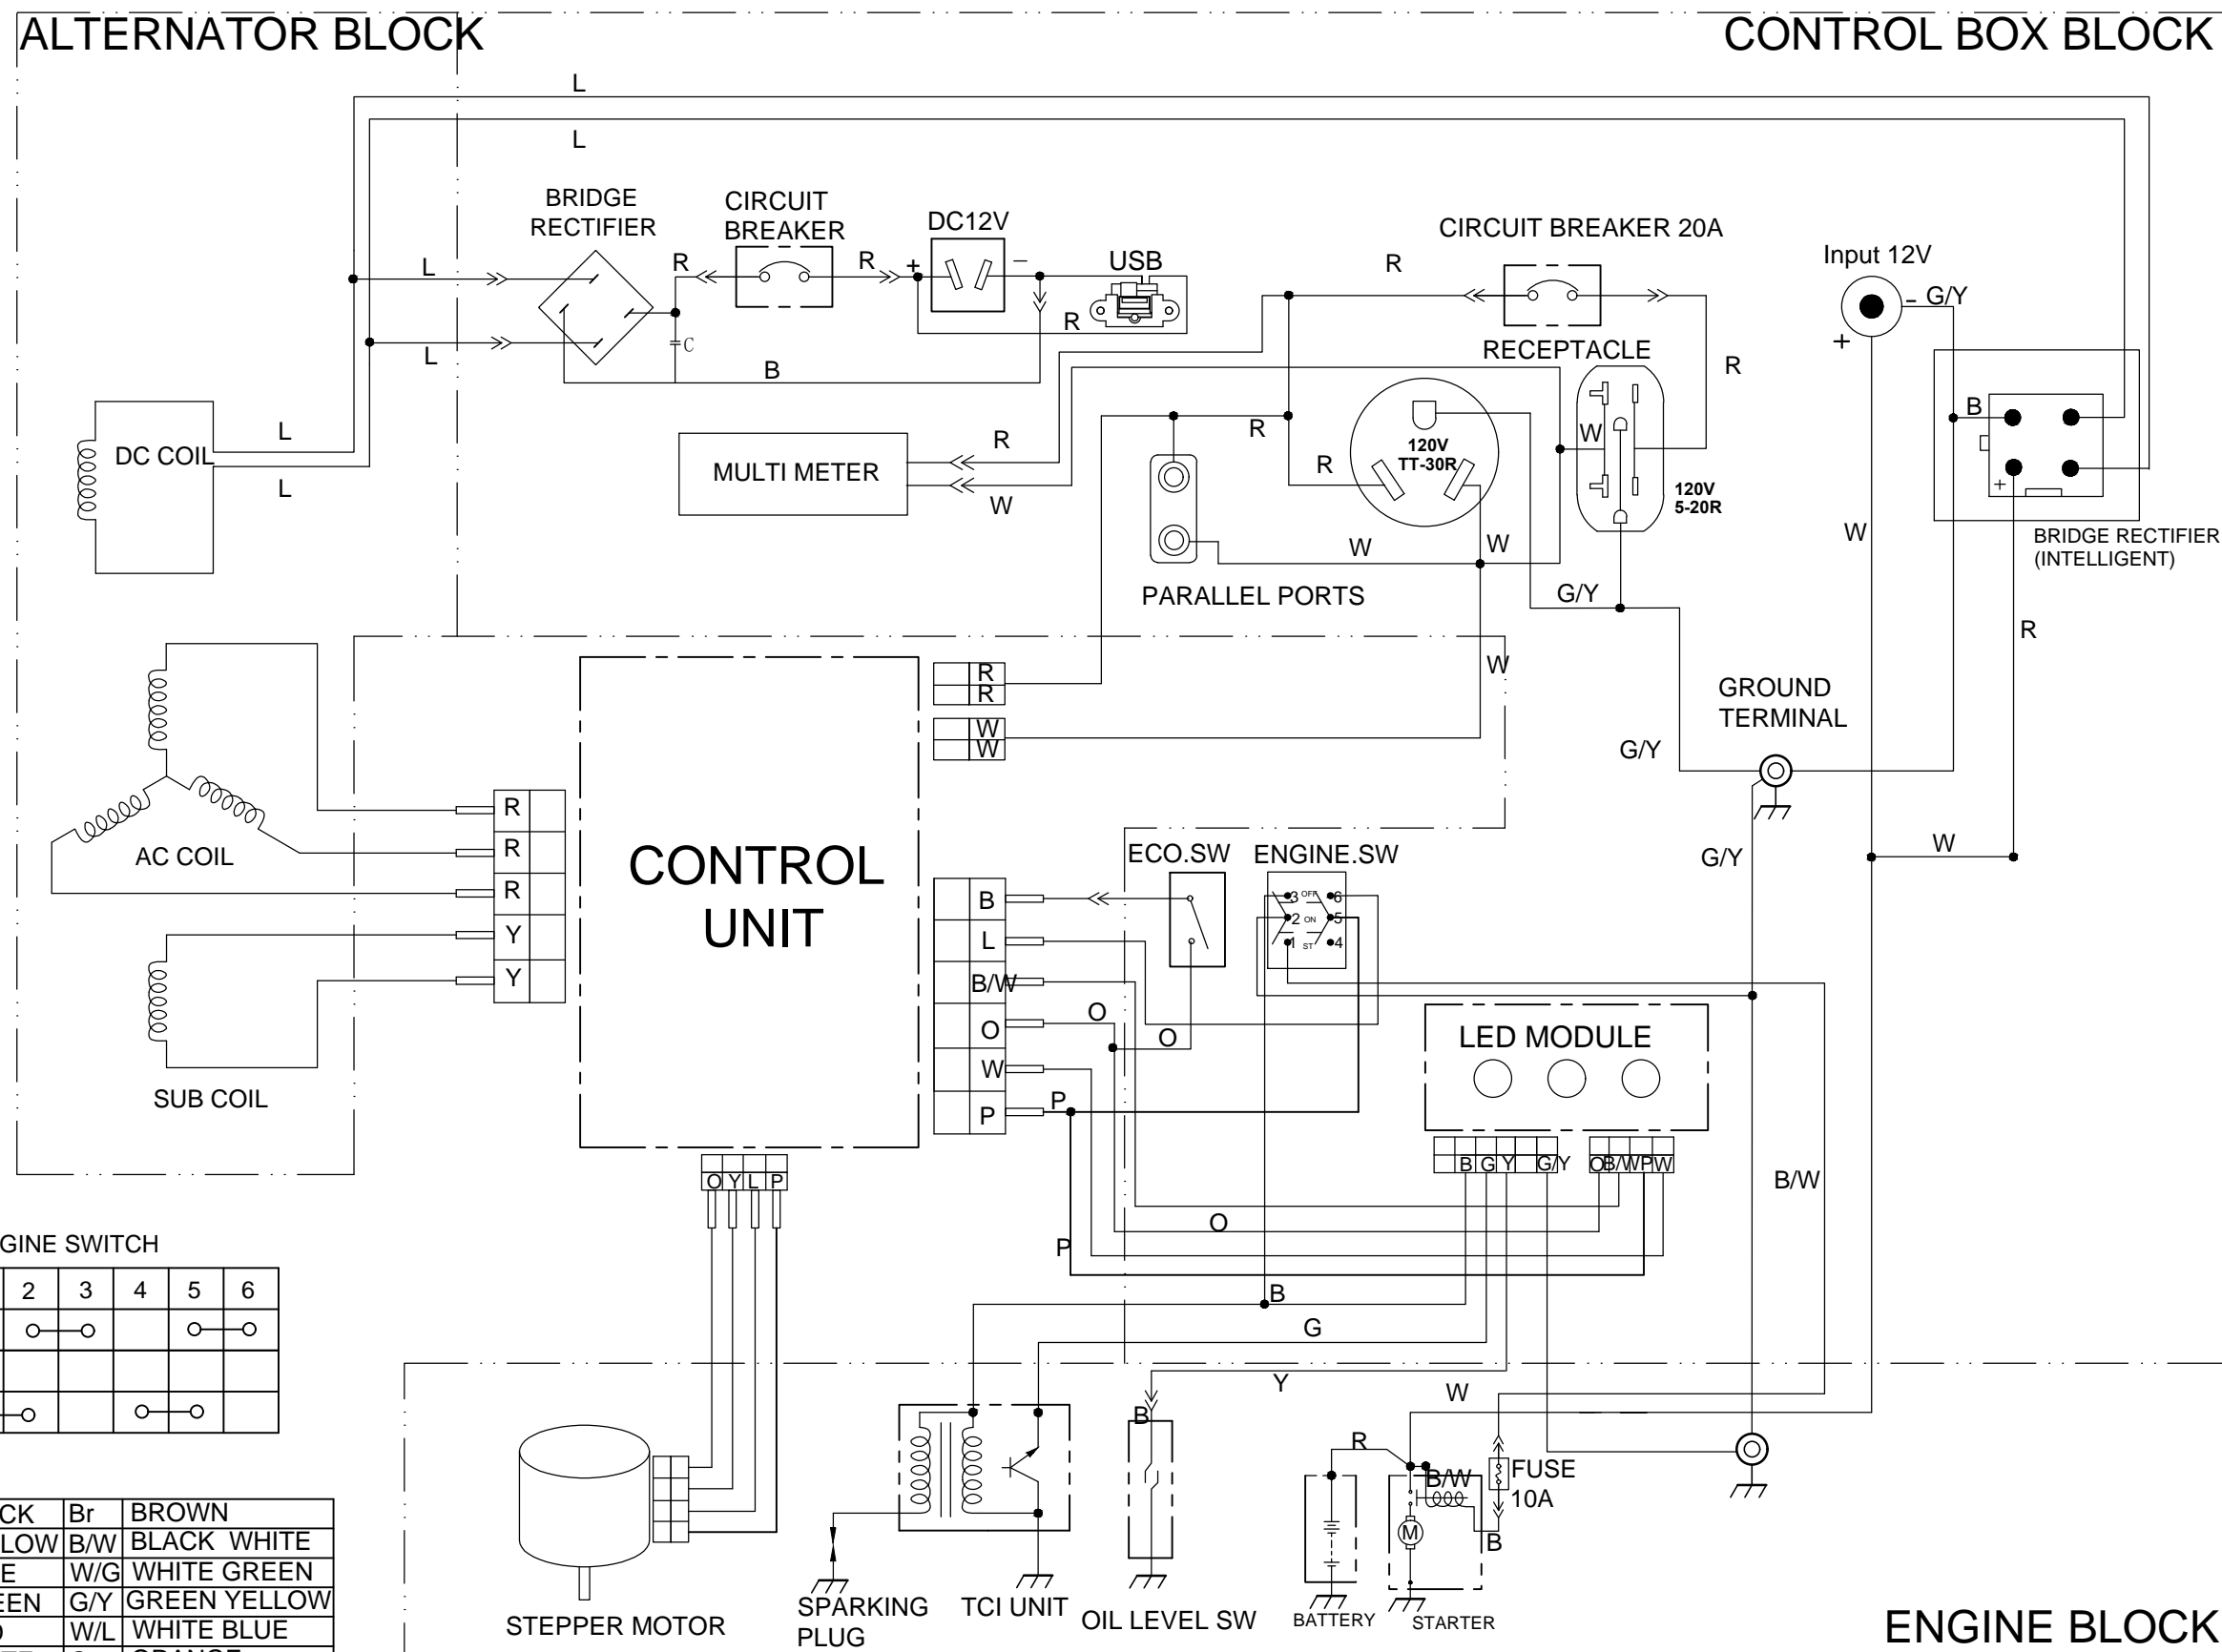

FIRMAN POWER EQUIPMENT

MODEL W03082, REV LEVEL: 01

Grounding System (AC): Floating Neutral

ENGINE SWITCH

	1	2	3	4	5	6
OFF		○	○		○	○
ON						
ST	○	○		○	○	

B	BLACK	Br	BROWN
Y	YELLOW	B/W	BLACK WHITE
L	BLUE	W/G	WHITE GREEN
G	GREEN	G/Y	GREEN YELLOW
R	RED	W/L	WHITE BLUE
W	WHITE	O	ORANGE
P	PINK	A	AMETHYST