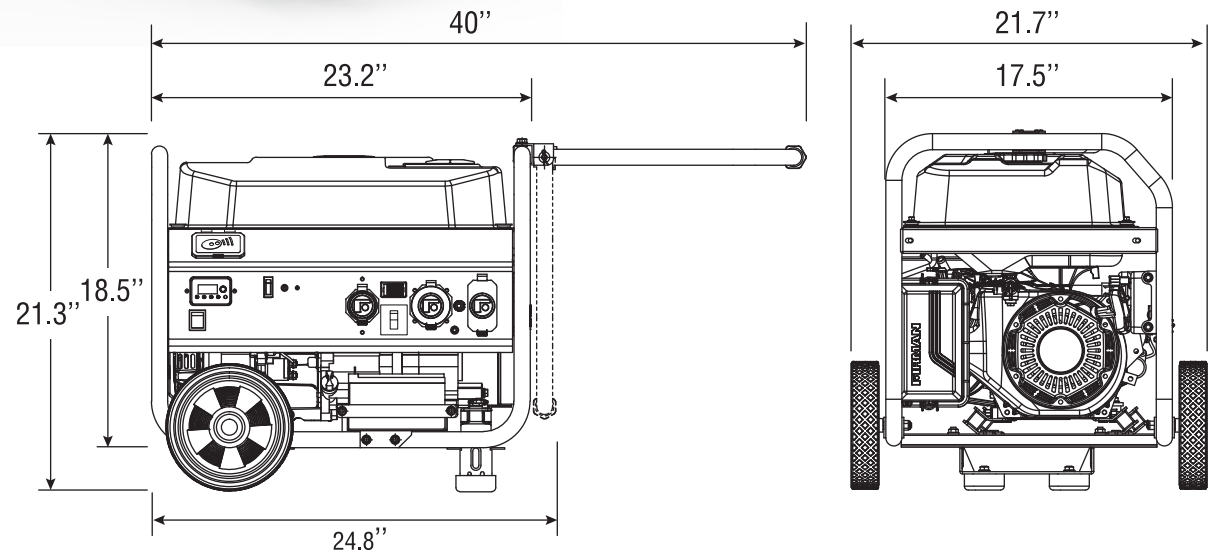

Learn more about generators we have.