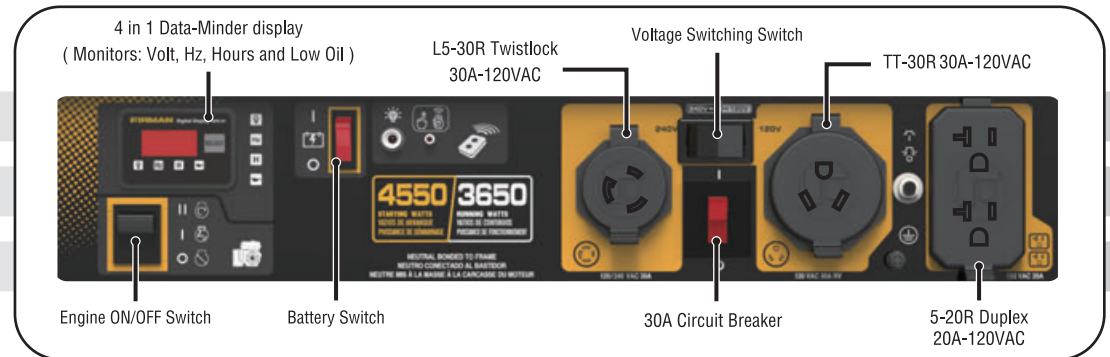

## 3650 Watts Generator

## Features & Benefits

- The FIRMAN OHV engine (Max-Pro Series) for longer life/higher performance/lower maintenance.
- Remote up to 55 yards away for ease of starting and shut down.
- Cast iron sleeved engine for long durability with automatic low oil shutdown protection.
- Largest tank in the industry with extended run-time (less re-fueling) with integrated fuel gauge for convenience.
- Quiet muffler (Whisper Series) with USDA FS certified spark arrester.
- Conveniently located multi-featured control panel with FIRMAN custom designed outlet cover protecting outlets from dirt, dust and debris.
- 4 in 1 Data-Minder monitors running hours, voltage and frequency in conjunction with our low oil indicator light.
- Wheel Kit with heavy duty and over size flat free wheels with high leverage single folding handle with grip for easy maneuver.
- Durable compact roll-cage frame design with 1.0" steel tubing.
- FIRMAN newly designed AVR (Automatic Voltage Regulator) VL (Volt-Lock) Series.
- Bonus accessories including engine oil, oil funnel and tool kit.
- Included battery for your convenience.

### Specification

Model /Rev Level	P03612 / 01
UPC	840876136126
49 States	Yes
California (CARB)	No
Canada (CETL)	Yes
Running Watts	3650
Starting Watts	4550
Frequency (Hz)	60
Engine Displacement (cc)	208
Engine Type	OHV
Starting System	Recoil/Electric/Remote
Cylinder	Single
Fuel Type	Gasoline
Low Oil Shutdown	Yes
Cast Iron Sleeve	Yes
Brushed or Brushless Alternator	Brushed
Automatic Voltage Regulator (AVR)	Yes
Fuel Tank Volume (Gal)	5.0
Fuel Gauge	Yes
Runtime @50% load (hours)	14.0
USDA FS Certified Spark Arrester	Yes