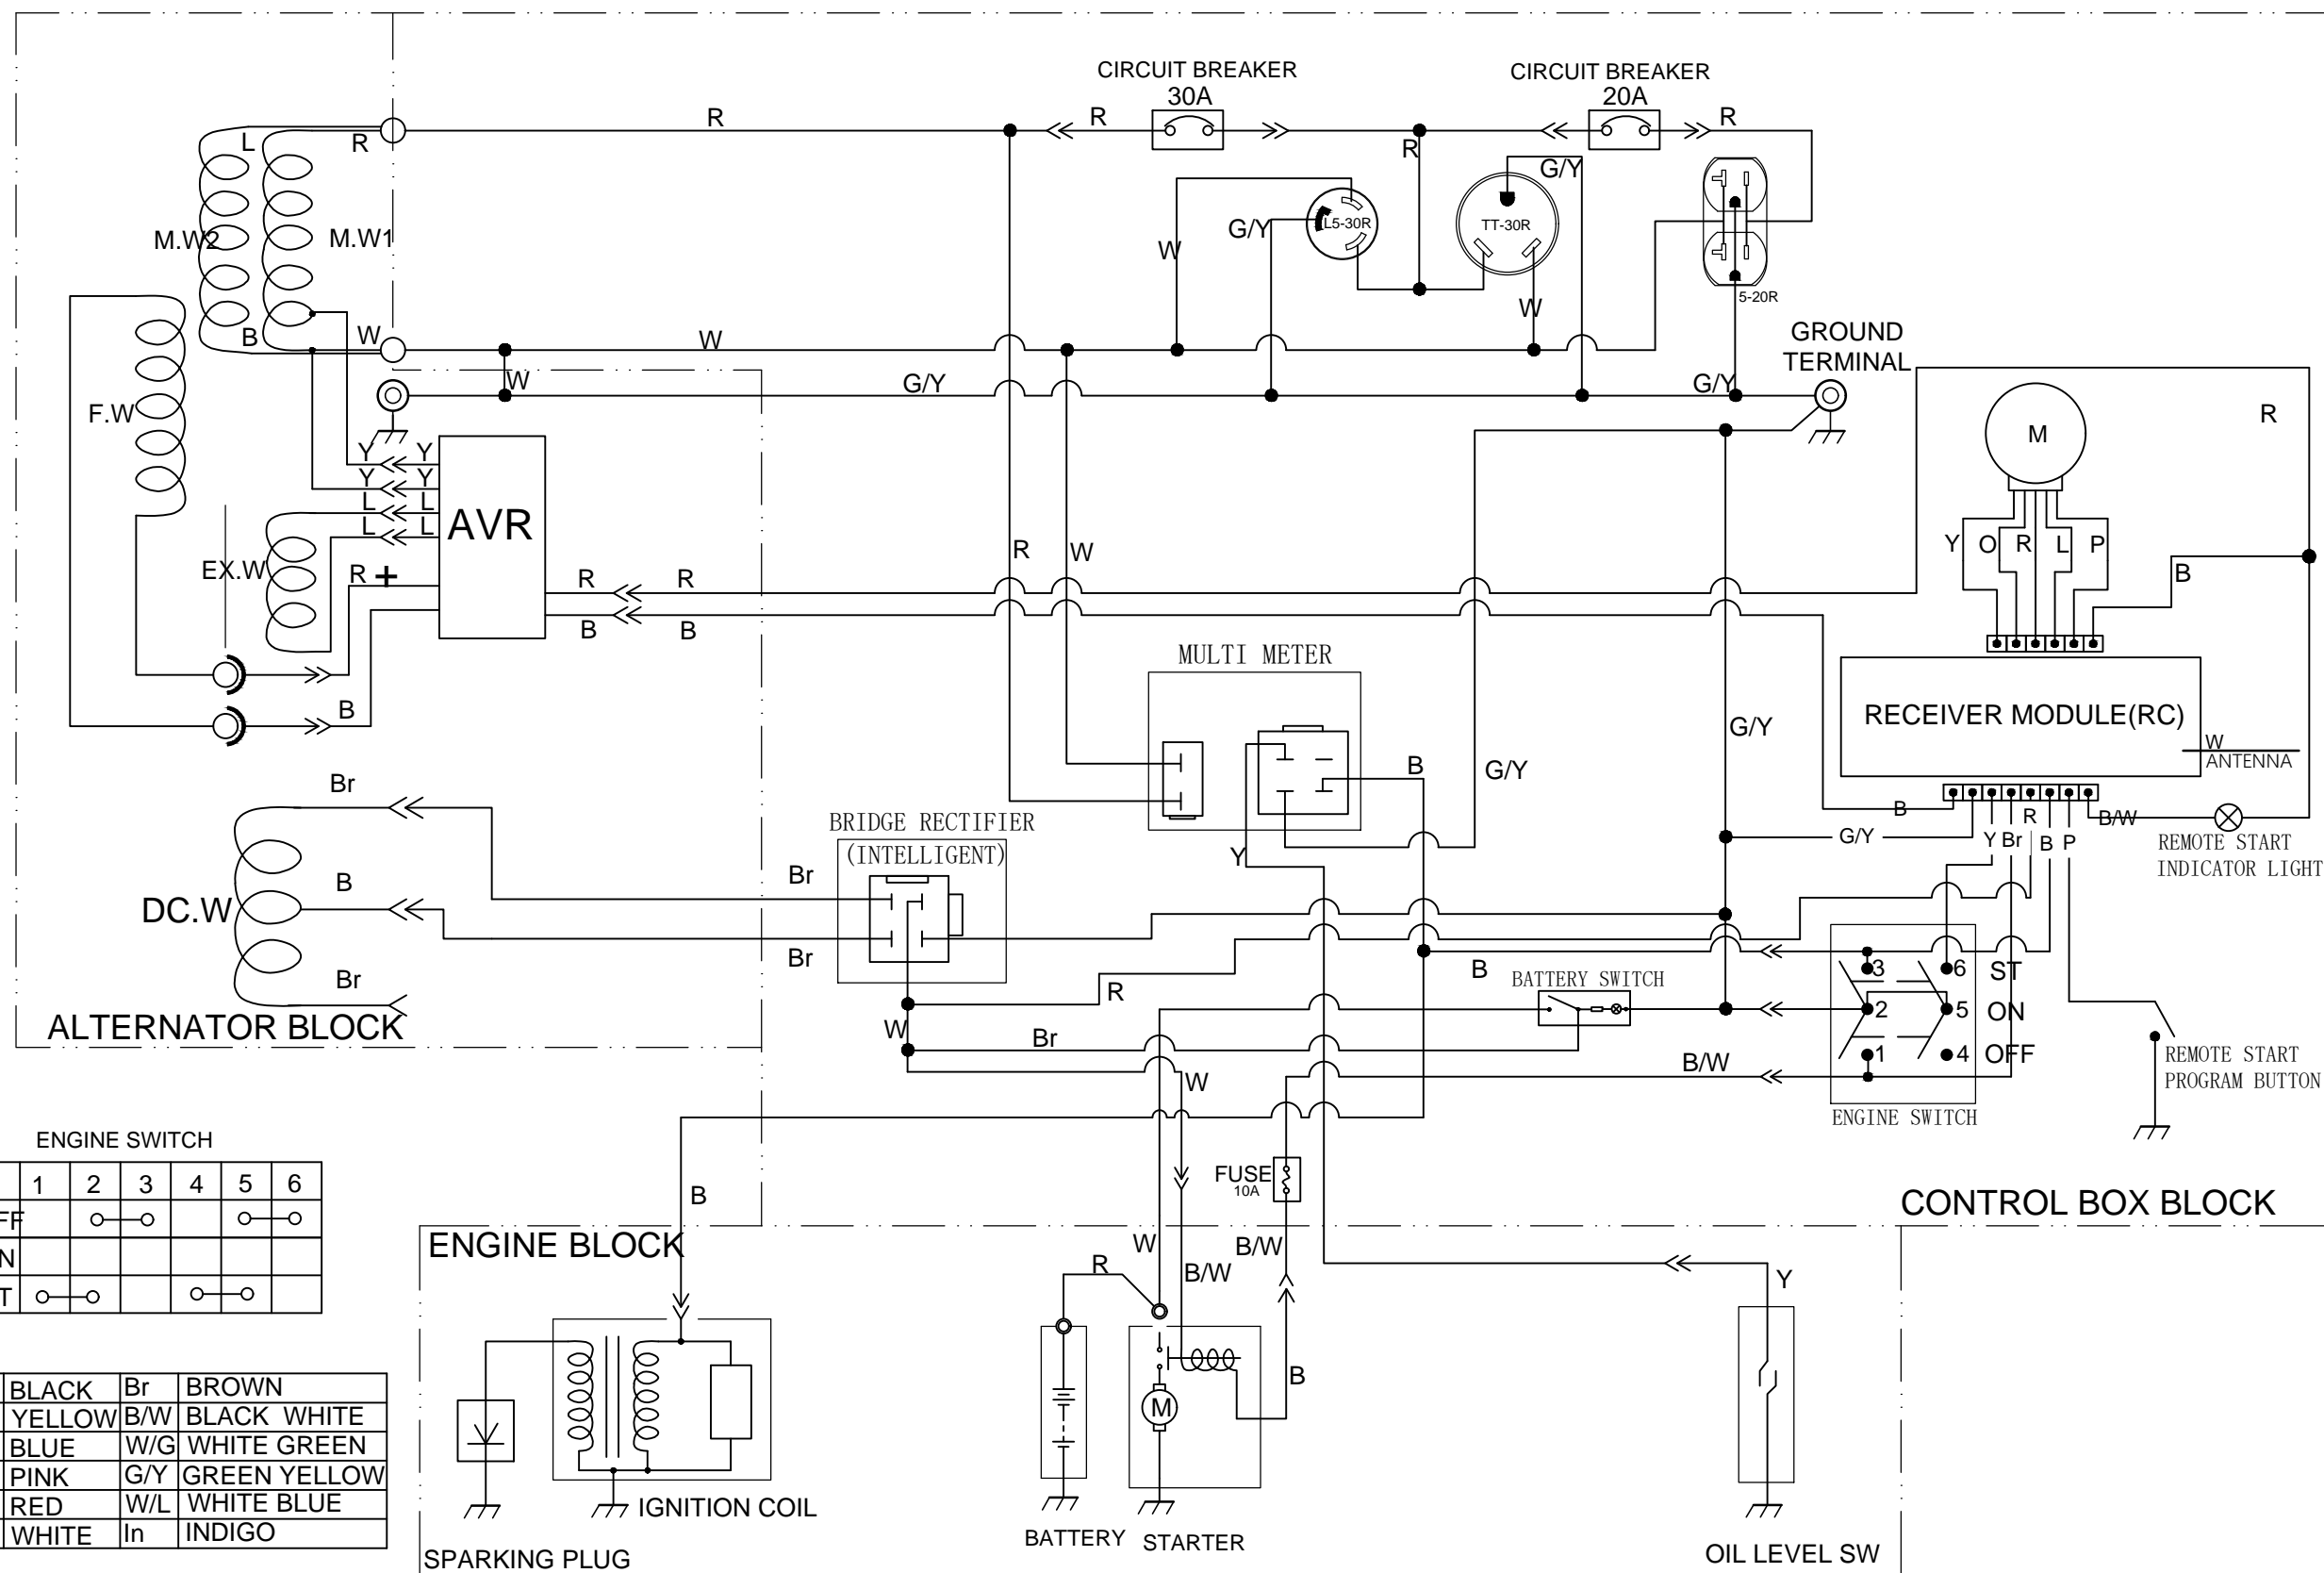

# FIRMAN POWER EQUIPMENT

MODEL P03608, REV LEVEL: 00

Grounding System (AC): Neutral Bonded to Frame

Looking for dependable generators? Rely on Firman for quality and long-lasting products.