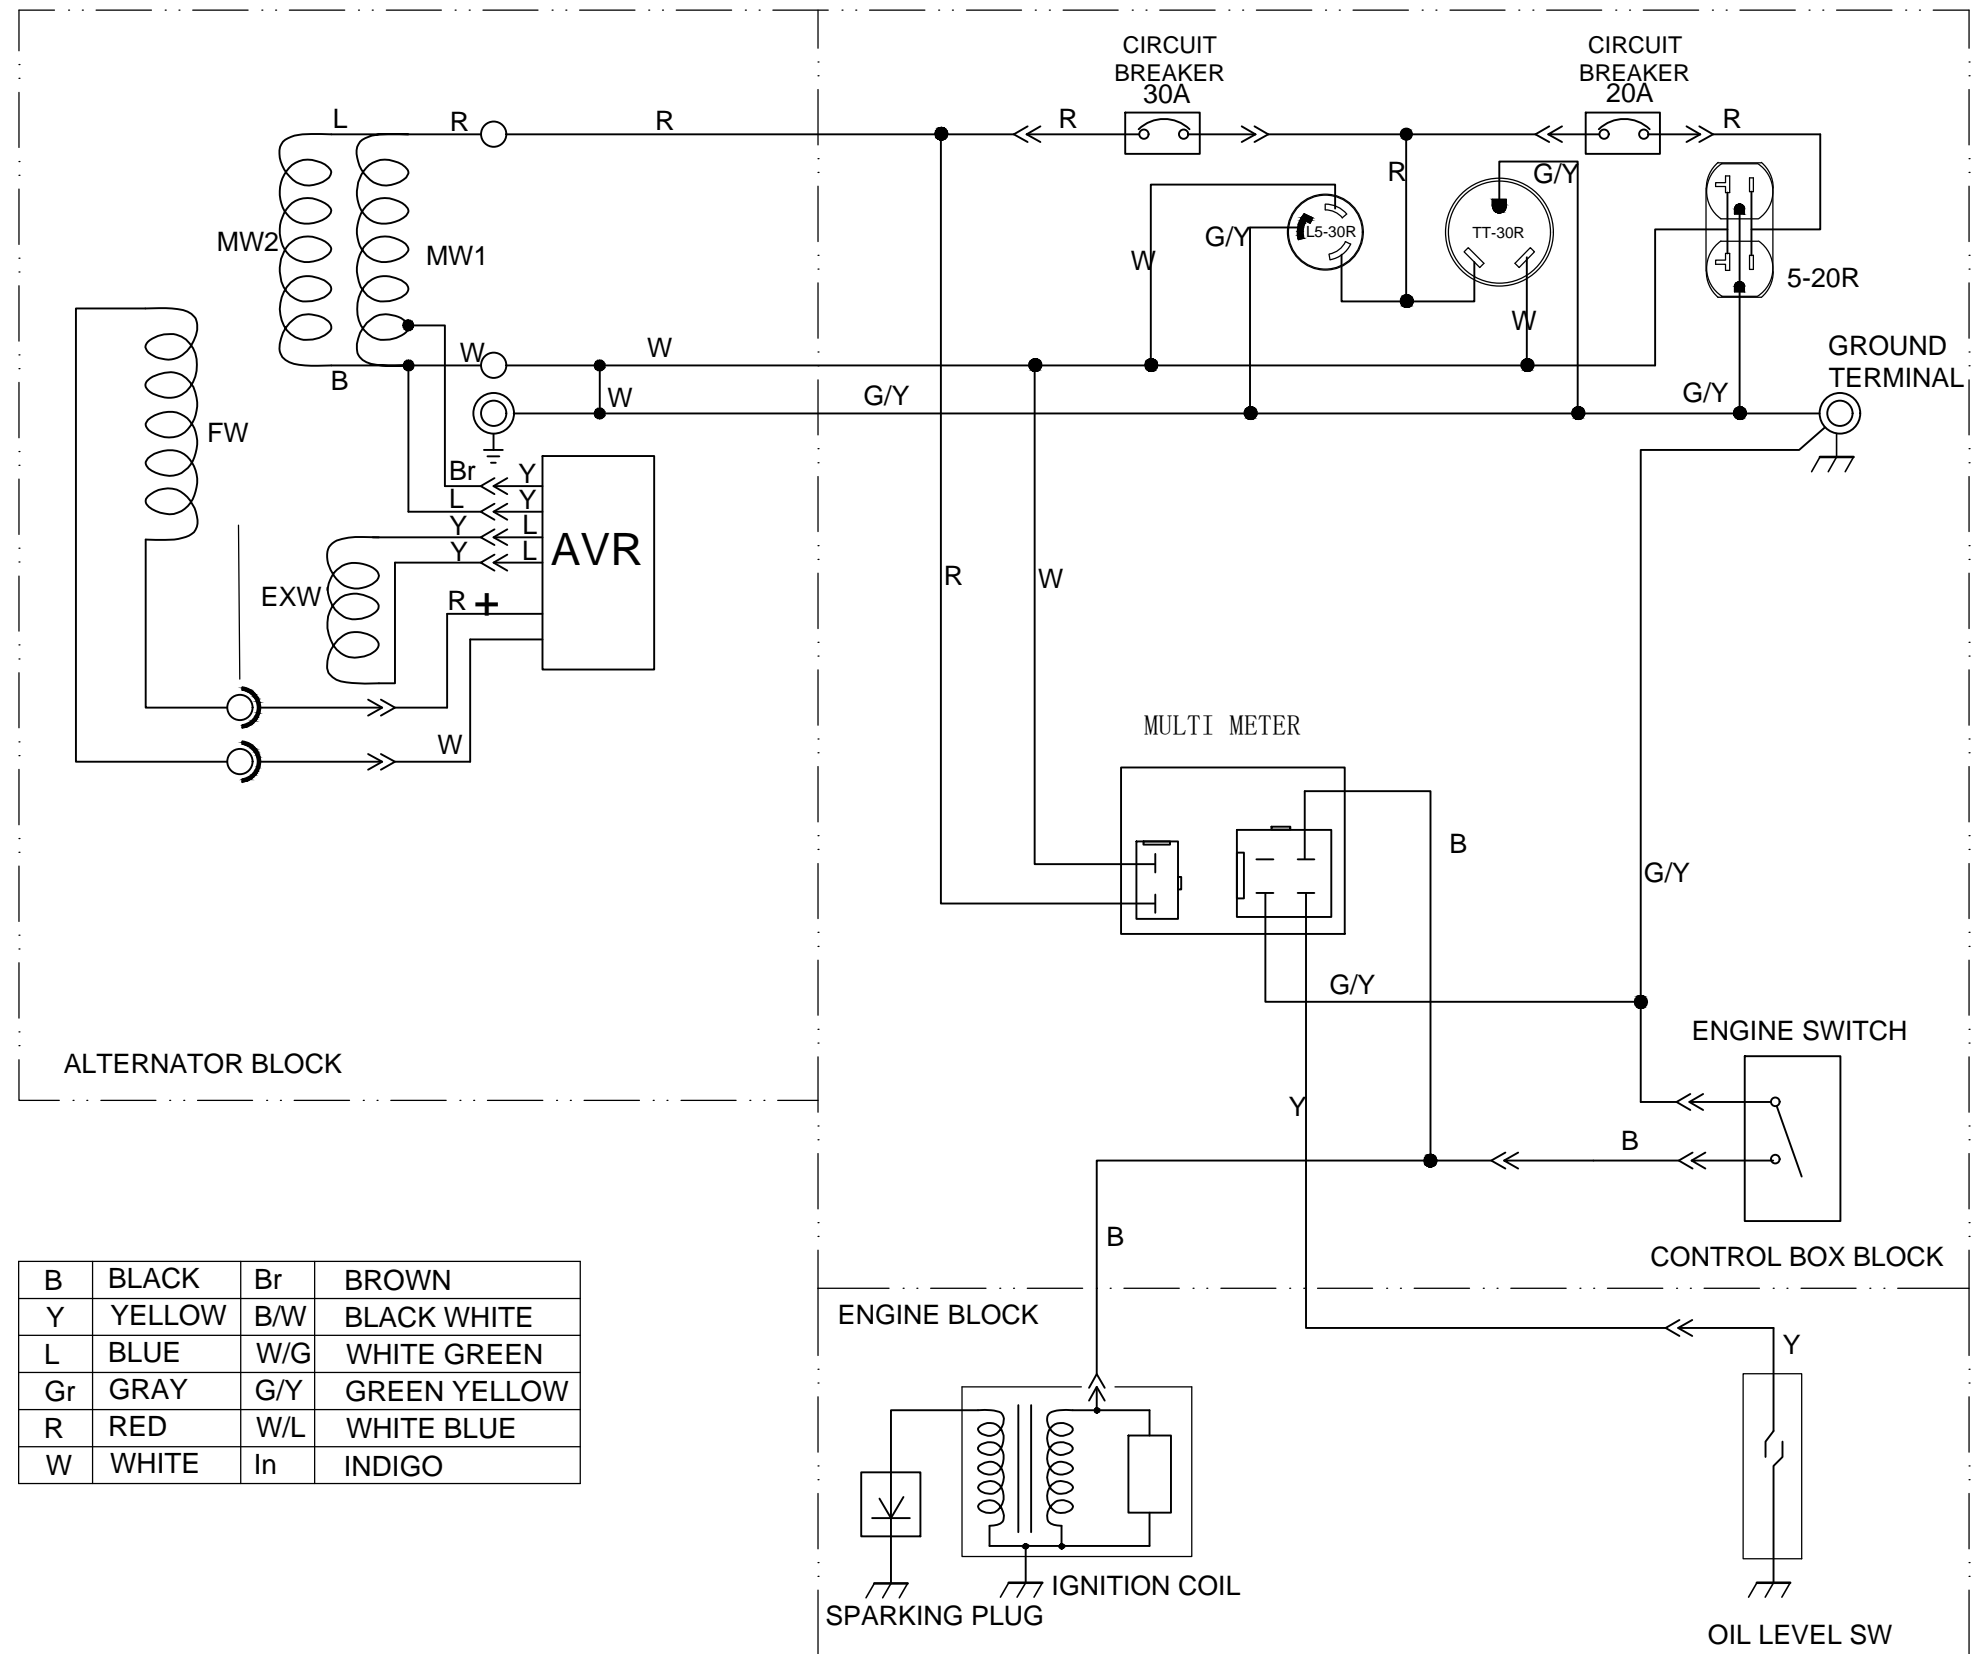

FIRMAN POWER EQUIPMENT

MODEL P03607, REV LEVEL: 01

Grounding System (AC): Neutral Bonded To Frame

Looking for dependable generators? Rely on Firman for quality and long-lasting products.