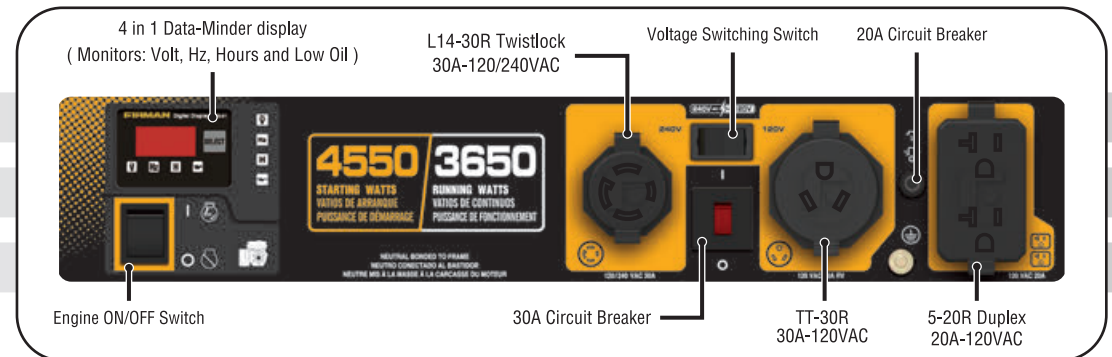

P03605

3650 Watts Generator

FIRMAN®

Performance series

Running / Starting Watts: 3650/4550

Features & Benefits

- The FIRMAN OHV engine (Max-Pro Series) for longer life/higher performance/lower maintenance.
- Cast iron sleeved engine for long durability with automatic low oil shutdown protection.
- Largest tank in the industry with extended run-time (less re-fueling) with integrated fuel gauge for convenience.
- Quiet muffler (Whisper Series) with USDA FS certified spark arrester.
- Conveniently located multi-featured control panel with FIRMAN custom designed outlet cover protecting outlets from dirt, dust and debris.
- 4 in 1 Data-Minder monitors running hours, voltage and frequency in conjunction with our low oil indicator light.
- Durable compact roll-cage frame design with 1.0" steel tubing.
- FIRMAN newly designed AVR (Automatic Voltage Regulator) VL (Volt-Lock) Series.
- Bonus accessories including engine oil, oil funnel and tool kit.

P03605

3650 Watts Generator

FIRMAN®

Performance series

Specification

Model /Rev Level	P03605 / 00
UPC	840876136058
49 States	Yes
California (CARB)	No
Canada (CETL)	Yes
Running Watts	3650
Starting Watts	4550
Frequency (Hz)	60
Engine Displacement (cc)	208
Engine Type	OHV
Starting System	Recoil
Cylinder	Single
Fuel Type	Gasoline
Low Oil Shutdown	Yes
Cast Iron Sleeve	Yes
Brushed or Brushless Alternator	Brushed
Automatic Voltage Regulator (AVR)	Yes
Fuel Tank Volume (Gal)	5.0
Fuel Gauge	Yes
Runtime @50% load (hours)	14.0
USDA FS Certified Spark Arrester	Yes

Handle	No
Wheel	No
Battery	No
Accessories	Oil Bottle-Funnel-Tool Kit
Warranty Residential / Commercial	3 Yrs Ltd / 90 Days
Carton LxWxH (inch)	24 x 18.1 x 19.9
Unit Weight (lbs)	101.5
Shipping Weight (lbs)	110