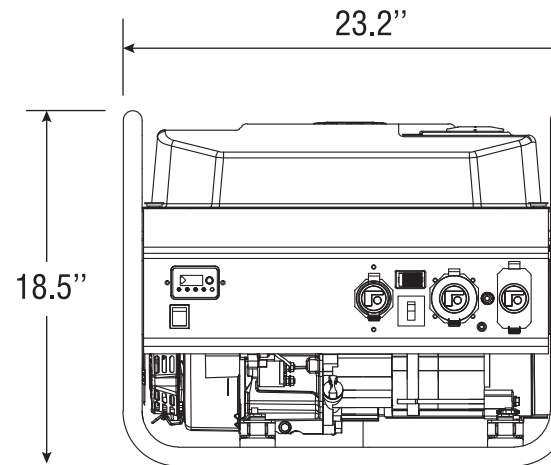

P03605

3650 Watts Generator

FIRMAN®

Performance series

Specification

Model /Rev Level	P03605 / 00
UPC	840876136058
49 States	Yes
California (CARB)	No
Canada (CETL)	Yes
Running Watts	3650
Starting Watts	4550
Frequency (Hz)	60
Engine Displacement (cc)	208
Engine Type	OHV
Starting System	Recoil
Cylinder	Single
Fuel Type	Gasoline
Low Oil Shutdown	Yes
Cast Iron Sleeve	Yes
Brushed or Brushless Alternator	Brushed
Automatic Voltage Regulator (AVR)	Yes
Fuel Tank Volume (Gal)	5.0
Fuel Gauge	Yes
Runtime @50% load (hours)	14.0
USDA FS Certified Spark Arrester	Yes

Handle	No
Wheel	No
Battery	No
Accessories	Oil Bottle-Funnel-Tool Kit
Warranty Residential / Commercial	3 Yrs Ltd / 90 Days
Carton LxWxH (inch)	24 x 18.1 x 19.9
Unit Weight (lbs)	101.5
Shipping Weight (lbs)	110