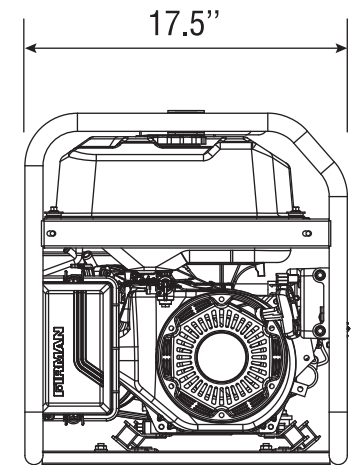

P03605

3650 Watts Generator

FIRMAN®

Performance series

Running / Starting Watts: 3650/4550

Features & Benefits

- The FIRMAN OHV engine (Max-Pro Series) for longer life/higher performance/lower maintenance.
- Cast iron sleeved engine for long durability with automatic low oil shutdown protection.
- Largest tank in the industry with extended run-time (less re-fueling) with integrated fuel gauge for convenience.
- Quiet muffler (Whisper Series) with USDA FS certified spark arrester.
- Conveniently located multi-featured control panel with FIRMAN custom designed outlet cover protecting outlets from dirt, dust and debris.
- 4 in 1 Data-Minder monitors running hours, voltage and frequency in conjunction with our low oil indicator light.
- Durable compact roll-cage frame design with 1.0" steel tubing.
- FIRMAN newly designed AVR (Automatic Voltage Regulator) VL (Volt-Lock) Series.
- Bonus accessories including engine oil, oil funnel and tool kit.

P03605

3650 Watts Generator

FIRMAN®

Performance series

Specification

Model /Rev Level	P03605 / 00
UPC	840876136058
49 States	Yes
California (CARB)	No
Canada (CETL)	Yes
Running Watts	3650
Starting Watts	4550
Frequency (Hz)	60
Engine Displacement (cc)	208
Engine Type	OHV
Starting System	Recoil
Cylinder	Single
Fuel Type	Gasoline
Low Oil Shutdown	Yes
Cast Iron Sleeve	Yes
Brushed or Brushless Alternator	Brushed
Automatic Voltage Regulator (AVR)	Yes
Fuel Tank Volume (Gal)	5.0
Fuel Gauge	Yes
Runtime @50% load (hours)	14.0
USDA FS Certified Spark Arrester	Yes

Handle	No
Wheel	No
Battery	No
Accessories	Oil Bottle-Funnel-Tool Kit
Warranty Residential / Commercial	3 Yrs Ltd / 90 Days
Carton LxWxH (inch)	24 x 18.1 x 19.9
Unit Weight (lbs)	101.5
Shipping Weight (lbs)	110