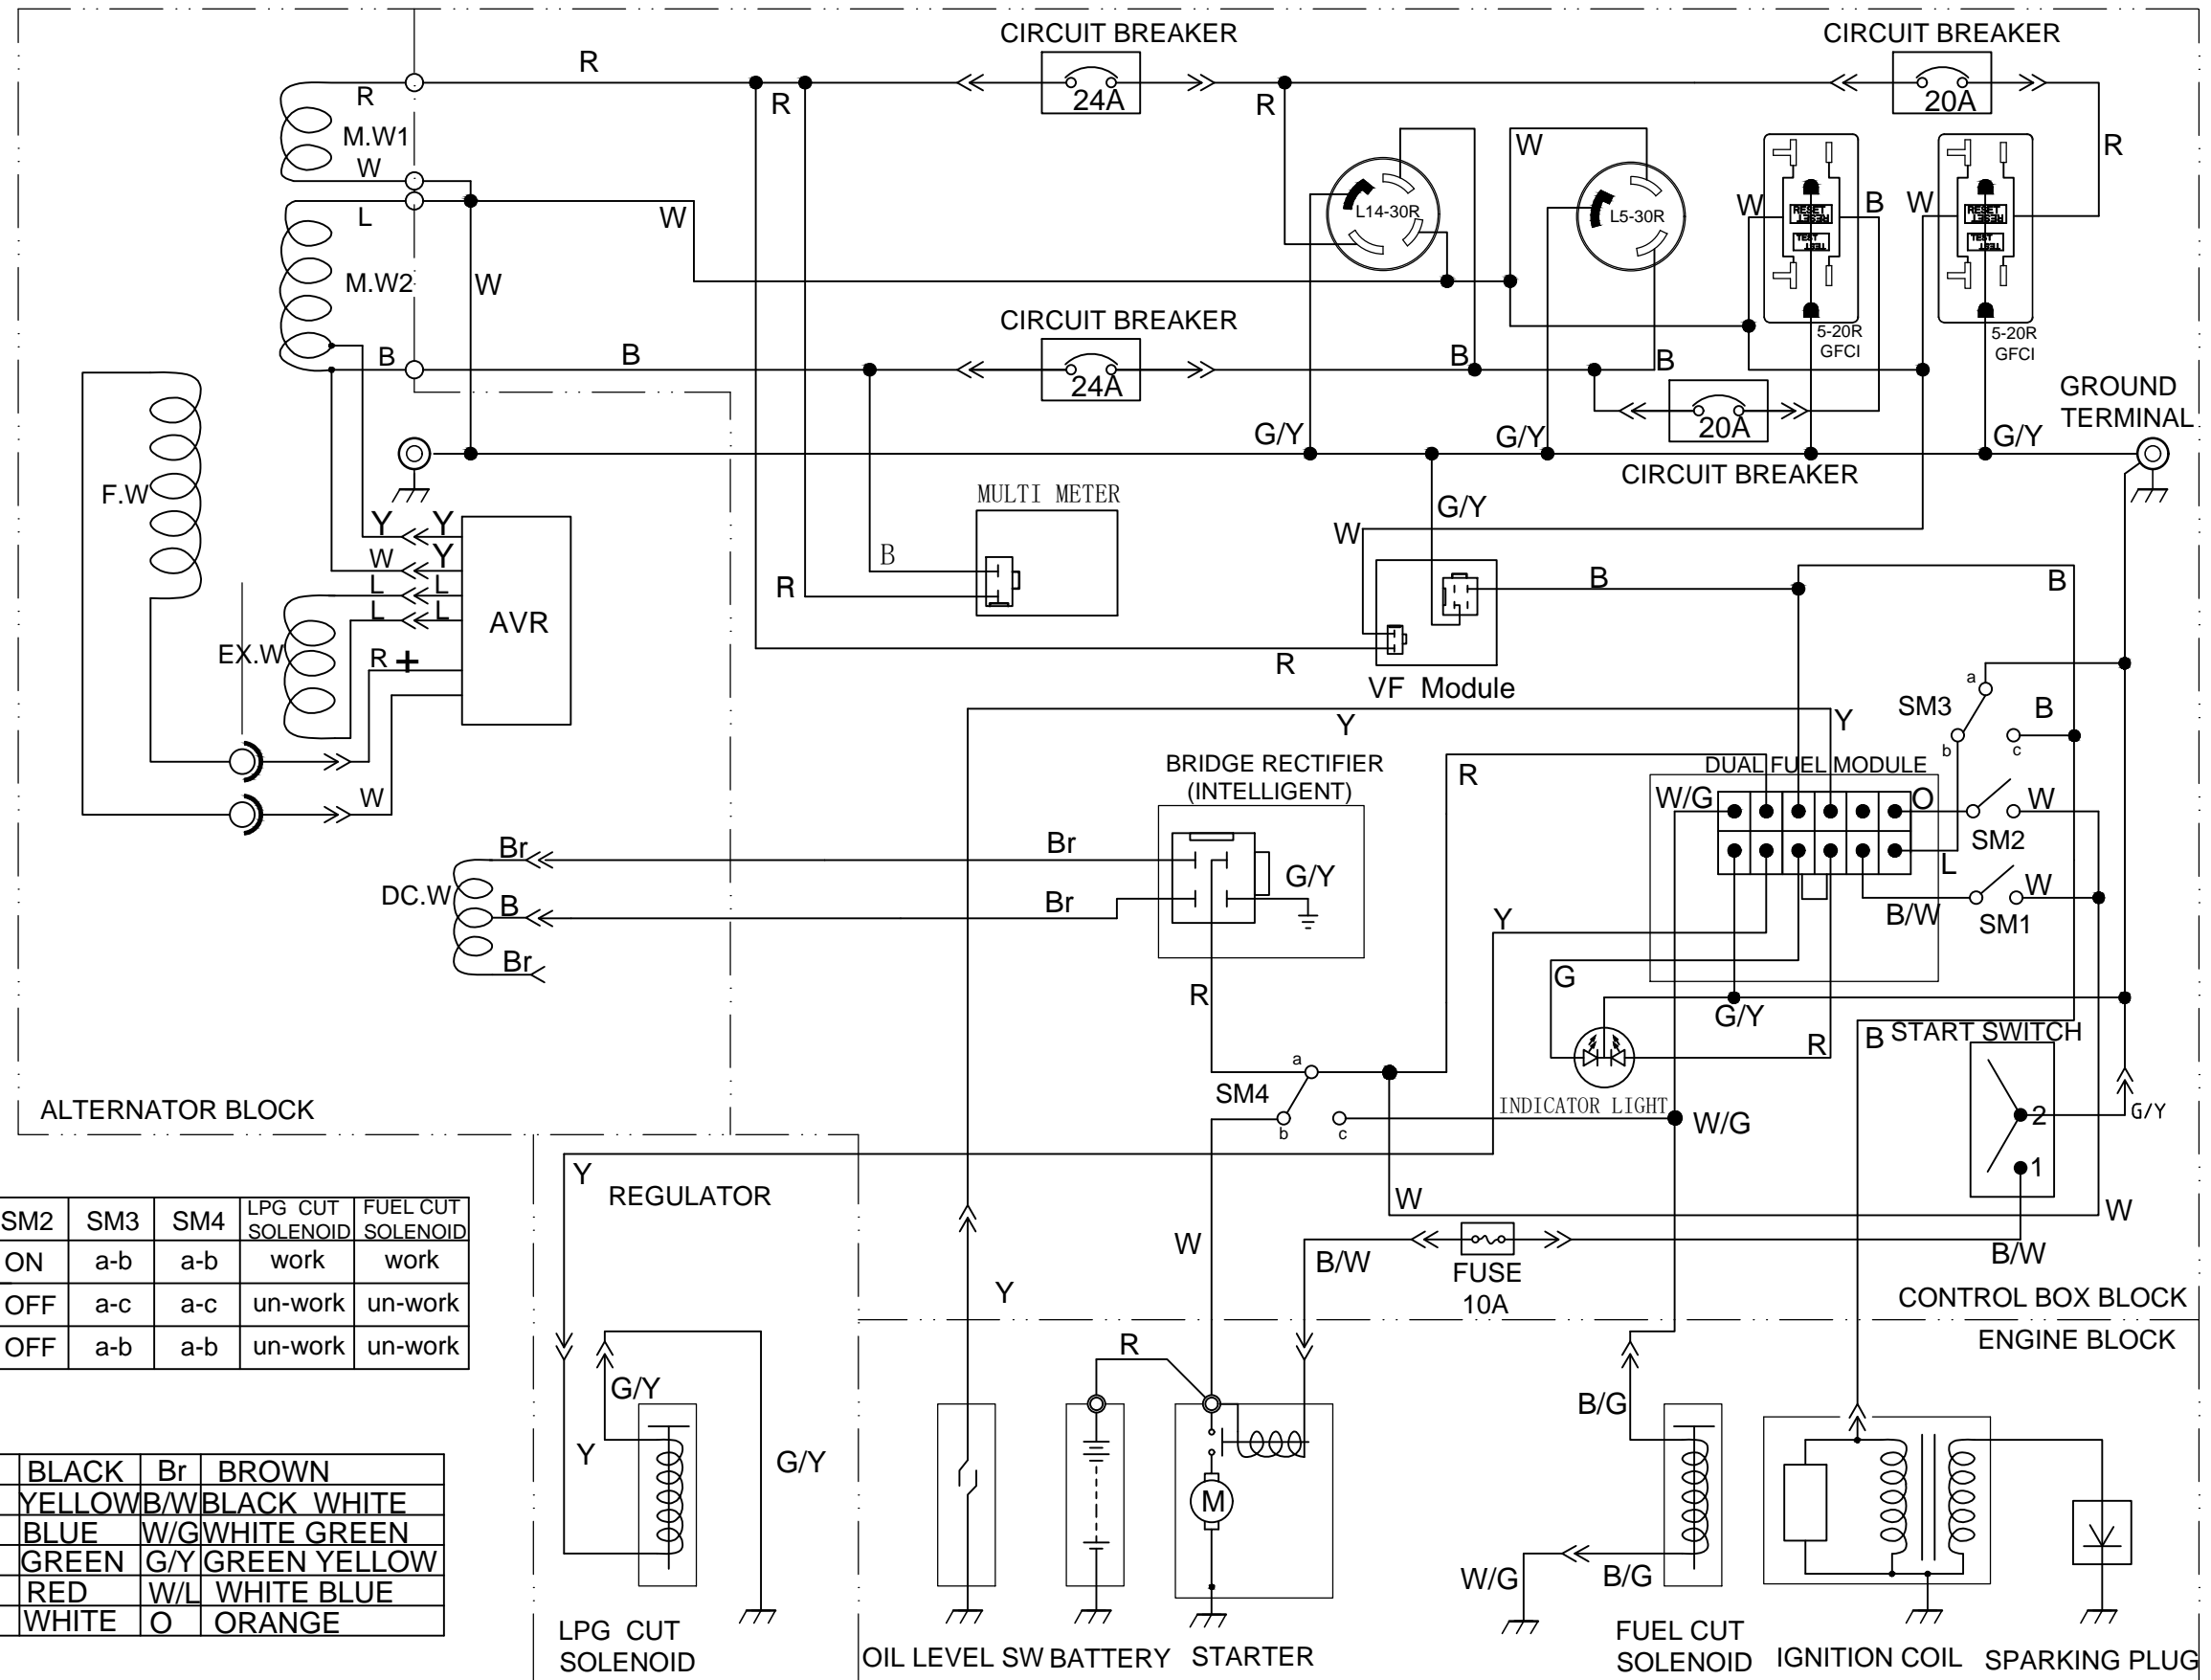

# FIRMAN POWER EQUIPMENT

MODEL H05751, REV LEVEL: 00

Grounding System (AC): Neutral Bonded to Frame

	SM1	SM2	SM3	SM4	LPG CUT SOLENOID	FUEL CUT SOLENOID
LPG	OFF	ON	a-b	a-b	work	work
OFF	OFF	OFF	a-c	a-c	un-work	un-work
GASOLINE	ON	OFF	a-b	a-b	un-work	un-work

B	BLACK	Br	BROWN
Y	YELLOW	B/W	BLACK WHITE
L	BLUE	W/G	WHITE GREEN
G	GREEN	G/Y	GREEN YELLOW
R	RED	W/L	WHITE BLUE
W	WHITE	O	ORANGE

P/N	357000005
REVISION	02

View other generators made by Firman on our website.