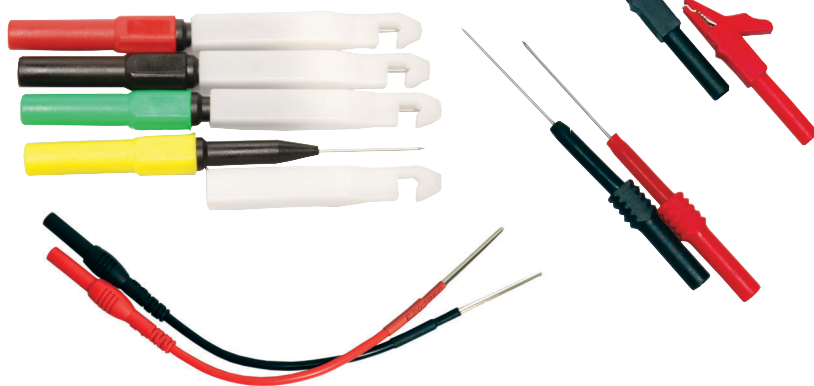

#804 EZ Test™ 10 Pc Back Probe Kit

FEATURES:

- 10 piece kit designed for backprobing, diagnostic testing & electrical troubleshooting
- Standard 4mm banana plug, works test kits in the field
- 2 pcs Spoon Probe Backprobers for round connectors (#616)
- 4 pcs of Mini Back Probes/Wire Piercers (#618)
- 2 pcs Flexible Automotive Back Probe Pins (142-5)
- 2 pcs Shielded Alligator Clips (#143-1)
- **Storage case included for safe keeping**

Applications:

Automotive Equipment *Heavy Duty Agriculture* *Marine Off-Road* *RV Motorcycle*

#805 EZ Test™ Automotive Test Probe Kit

FEATURES:

- 6 pc Test Probe Kit appropriate for automotive, heavy-duty, marine, equipment, small engine, etc.
- Quality probes will provide trustworthy readings
- Great starter kit, connects to DMM's, digital scopes and most other test equipment
- Includes standard 4mm banana plug test leads (#142-1), which connect w/most test adapters- all brands
- Max test current 10 Amps
- Includes: #142-1, #142-4, #142-6 and Storage Case