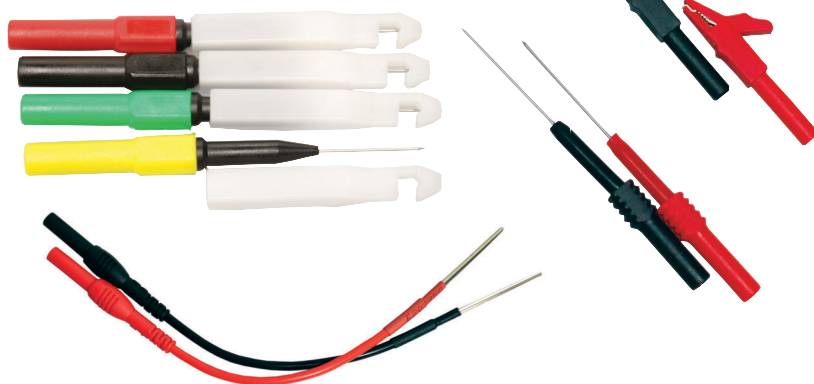

## #804 EZ Test™ 10 Pc Back Probe Kit

### FEATURES:

- 10 piece kit designed for backprobing, diagnostic testing & electrical troubleshooting
- Standard 4mm banana plug, works test kits in the field
- 2 pcs Spoon Probe Backprobers for round connectors (#616)
- 4 pcs of Mini Back Probes/Wire Piercers (#618)
- 2 pcs Flexible Automotive Back Probe Pins (142-5)
- 2 pcs Shielded Alligator Clips (#143-1)
- **Storage case included for safe keeping**

## #805 EZ Test™ Automotive Test Probe Kit

### FEATURES:

- 6 pc Test Probe Kit appropriate for automotive, heavy-duty, marine, equipment, small engine, etc.
- Quality probes will provide trustworthy readings
- Great starter kit, connects to DMM's, digital scopes and most other test equipment
- Includes standard 4mm banana plug test leads (#142-1), which connect w/most test adapters- all brands
- Max test current 10 Amps
- Includes: #142-1, #142-4, #142-6 and Storage Case