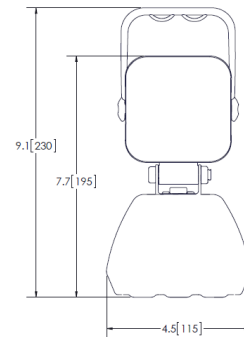

WORKLIGHTS

EW2461

Five 3-Watt LEDs

Featuring a high intensity flood beam and three operating modes (100% intensity, 30% intensity & SOS flashing) this heavy duty battery powered worklight combines mobility with high performance and a compact design. The long-life, lithium rechargeable battery allows the worklight to be operated for 3-4 hours before recharging is required. Supplied with a micro USB charging cord.

Models

PART NO.	TYPE	RAW LUMENS	ILLUMINATION	MOUNT
EW2461	Flood	650	Clear	Magnet
EW2461-CAMO	Flood	650	Clear	Magnet

Features and Benefits

- 12 VDC
- Magnetic base, rechargeable Lithium Battery
- Rechargeable lithium battery, estimated run time of 3 to 4 hours
- Aluminum heatsink housing
- Stainless steel mounting bracket
- Polycarbonate lens