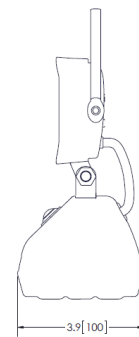

WORKLIGHTS

EW2461

Five 3-Watt LEDs

Featuring a high intensity flood beam and three operating modes (100% intensity, 30% intensity & SOS flashing) this heavy duty battery powered worklight combines mobility with high performance and a compact design. The long-life, lithium rechargeable battery allows the worklight to be operated for 3-4 hours before recharging is required. Supplied with a micro USB charging cord.

Models

PART NO.	TYPE	RAW LUMENS	ILLUMINATION	MOUNT
EW2461	Flood	650	Clear	Magnet
EW2461-CAMO	Flood	650	Clear	Magnet

Features and Benefits

- 12 VDC
- Magnetic base, rechargeable Lithium Battery
- Rechargeable lithium battery, estimated run time of 3 to 4 hours
- Aluminum heatsink housing
- Stainless steel mounting bracket
- Polycarbonate lens