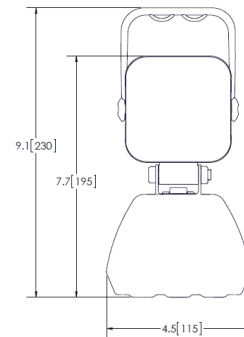

EW2461-NA

EW2461-CAMO

WORKLIGHTS

EW2461

Rechargeable Magnetic LED

Featuring a high intensity flood beam and three operating modes (100% intensity, 30% intensity & SOS flashing) this heavy duty battery powered worklight combines mobility with high performance and a compact design. The long-life, lithium rechargeable battery allows the worklight to be operated for 3-4 hours before recharging is required. Supplied with a cigarette socket charging lead and North American AC charger.

Models

PART NO.	TYPE	RAW LUMENS	ILLUMINATION	MOUNT
EW2461-NA	Flood	650	Clear	Magnet
EW2461-CAMO	Flood	650	Clear	Magnet

Features and Benefits

- 12 VDC
- Five 3-watt LEDs
- Magnetic base, rechargeable Lithium Battery
- Rechargeable lithium battery, estimated run time of 3 to 4 hours
- Aluminum heatsink housing
- Stainless steel mounting bracket
- Polycarbonate lens