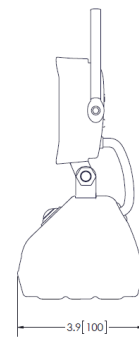

EW2461-NA

EW2461-CAMO

WORKLIGHTS

EW2461

Rechargeable Magnetic LED

Featuring a high intensity flood beam and three operating modes (100% intensity, 30% intensity & SOS flashing) this heavy duty battery powered worklight combines mobility with high performance and a compact design. The long-life, lithium rechargeable battery allows the worklight to be operated for 3-4 hours before recharging is required. Supplied with a cigarette socket charging lead and North American AC charger.

Models

PART NO.	TYPE	RAW LUMENS	ILLUMINATION	MOUNT
EW2461-NA	Flood	650	Clear	Magnet
EW2461-CAMO	Flood	650	Clear	Magnet

Features and Benefits

- 12 VDC
- Five 3-watt LEDs
- Magnetic base, rechargeable Lithium Battery
- Rechargeable lithium battery, estimated run time of 3 to 4 hours
- Aluminum heatsink housing
- Stainless steel mounting bracket
- Polycarbonate lens