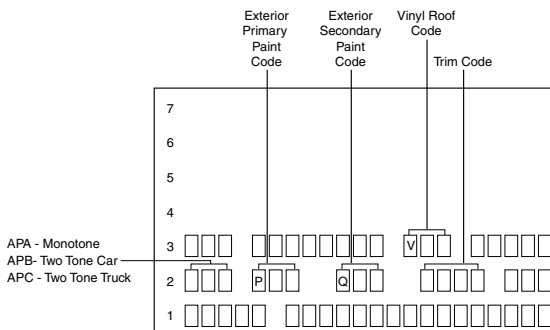

1. **“Car Mfrs. Color Code”**—This is the paint color code assigned by your manufacturer. (See diagrams at the beginning of each section, or call your manufacturer if you have trouble locating this code on your vehicle.)
2. **“WA No.”**— Part of the car Manufacturer’s Color Code for General Motors vehicles only.
3. **“Color Name”**— Color Name assigned by manufacturer. Several names may be assigned for the same color. Not all names will appear in this column. Your most important key to correct color matching is your car Manufacturer’s Color Code.
4. **“Scratch-Fix”**— For domestic car colors, an NGSF number in this column indicates that your color is available from Dupli-Color in a 1/2 oz. Scratch-Fix tube. For import car colors, the number will start with the car manufacturer abbreviation: HA – Honda, MZ – Mazda, MT – Mitsubishi, NS – Nissan, SU – Subaru, TY – Toyota, VW – Volkswagen.
5. **“5 oz. Auto Spray”**— A DS or 88 number in this column indicates that your color is available from Dupli-Color in a 5 oz. Auto Spray. “DS” indicates domestic; “88” indicates import.
6. **“11 oz. Truck/Van/SUV Spray”**— A “T” number in this column indicates that your color is available from Dupli-Color in an 11 oz. Truck, Van and SUV Spray.

CHRYSLER / DODGE / PLYMOUTH / JEEP

DOMESTIC VEHICLES

HOW TO LOCATE THE MANUFACTURER'S PAINT CODE

1. Each vehicle manufacturer indicates a paint code on a vehicle identification plate or sticker. The location of this plate or sticker varies by year and by manufacturer. If you have trouble locating your paint code, contact your local dealership.