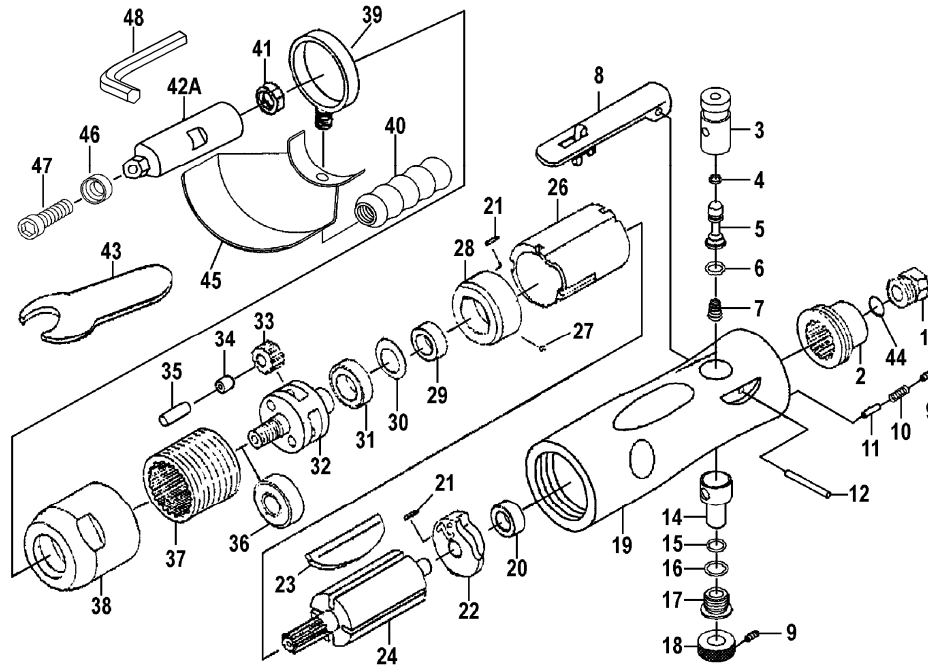

# Right Angle Seam Seal Remover

## Parts Breakdown

Ref. No.	Part No.	Description	Q'ty /Tool	Ref. No.	Part No.	Description	Q'ty /Too
1	SPI9121A01A	Air Inlet (1/4" PF)	1	27	SPI9121A27	Steel Ball	1
	SPI9121A01B	Air Inlet (1/4" PT)		28	SPI9121A28	Front End Plate	1
	SPI9121A01C	Air Inlet (1/4" NPT)		29	SPI9121A29	Ball Bearing 608ZZ	1
2	SPI9121A02	Exhaust Deflector	1	30	SPI9121A30	Washer	1
3	SPI9121A03	Valve Bushing	1	31	SPI9121A31	Ball Bearing 6001ZZ	1
4	SPI9121A04	O-Ring	1	32	SPI9121A32	Gear Cage	1
5	SPI9121A05	Throttle Valve	1	33	SPI9121A33	Idel Gear	2
6	SPI9121A06	O-Ring	1	34	SPI9121A34	Needle Bearing	2
7	SPI9121A07	Spring	1	35	SPI9121A35	Gear Shaft	2
8	SPI9121A08	Throttle Lever	1	36	SPI9121A36	Ball Bearing 6000ZZ	1
9	SPI9121A09	Screw(M4x0.75x4L)	2	37	SPI9121A37	Internal Gear	1
10	SPI9121A10	Spring	1	38	SPI9121A38	Clamp Nut	1
11	SPI9121A11	Pin	1	39	SPI9121A39	Clamp Ring	1
12	SPI9121A12	Pin $\varnothing$ 3x24L	1	40	SPI9121A40	Dead Handle	1
14	SPI9121A14	Air Regulator	1	41	SPI9121A41	Nut	1
15	SPI9121A15	O-Ring SM-08	1	42A	SPI9121A42A	Spindle	1
16	SPI9121A16	O-Ring SM-12	1	43	SPI9121A43	Spanner	1
17	SPI9121A17	Valve Screw	1	44	SPI9121A44	O-Ring	1
18	SPI9121A18	Control Valve	1	45	SPI9121A45	Safety Guard	1
19	SPI9121A19	Motor Housing	1	46	SPI9121A46	Washer	1
20	SPI9121A20	Ball Bearing 626ZZ	1	47	SPI9121A47	Screw M6X1.0X18L	1
21	SPI9121A21	Dowel Pin	2	48	SPI9121A48	Hex. Wrench 5m/m	1
22	SPI9121A22	Rear End Plate	1				
23	SPI9121A23	Rotor Blade	4	RK	SPI9121ARK	Repair Kit Ref. No-- 20, 23(x4), 29, 30, 31, 34,	
24	SPI9121A24	Rotor	1				
26	SPI9121A26	Cylinder	1	SK	SPI9121ASK	Service Kit Ref. No-- 4, 6, 7, 10, 15, 16, 44	