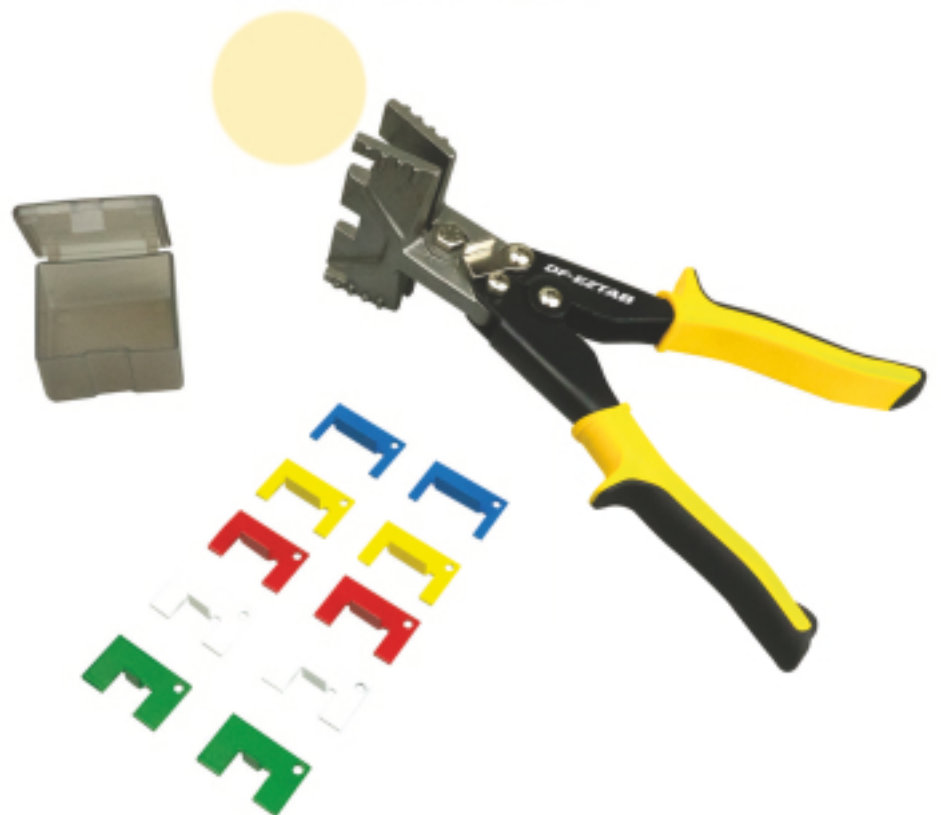

# Plastic Tab Repair Kit DF-EZTAB

Must have plastic welding accessory that recreates the perfect slot tabs!

The Plastic Tab Repair Kit assists in performing fast, strong slot tab repairs on plastic parts. Choose from a set of 5 different sized slot dies, ranging in size from 1/4" (6mm) to 3/4" (19mm), to repair virtually all the current slot tabs. The included hand seamer is used to compress the tab and flange after welding. Slim profile dies help the hand seamer lay down flatter and give a better shape when compressed. The hand seamer is double hinged to allow it to compress the flange in a much flatter manner than single hinged hand seamers. A big 3" head compresses a larger area of the damage tab flange reducing warping and high spots. Each slot die is color coordinated for better identification and powder coated for durability.

## FEATURE & BENEFITS

- **5 DIFFERENT SIZE DIES** - Two of each size covers virtually all the current slot tabs.
- **LAY FLAT DESIGN** - Slim profile dies & double hinged hand seamer compress the flange much flatter.
- **LARGE COMPRESSION SURFACE** - 3" head reduces warping.
- **COLOR POWDER COATING** - Die sets are color coordinated and coated for protection.

## SPECIFICATIONS

NUMBER OF DIES: 10 (2 of each size)  
 TAB SIZES: 1/4" (6mm) | 3/8" (9.5mm) | 1/2" (13mm)  
 5/8" (16mm) | 3/4" (19mm)  
 TAB MATERIAL: Powder Coated, 18 Gauge Steel  
 SEEMER MATERIAL: Drop Forged Steel  
 SEEMER HEAD: 3"  
 SEEMER HINGE: Double

## CAPABILITIES

RECREATE SLOT TABS

3" HEAD AVOIDS WARPING

LOCKING HANDLE