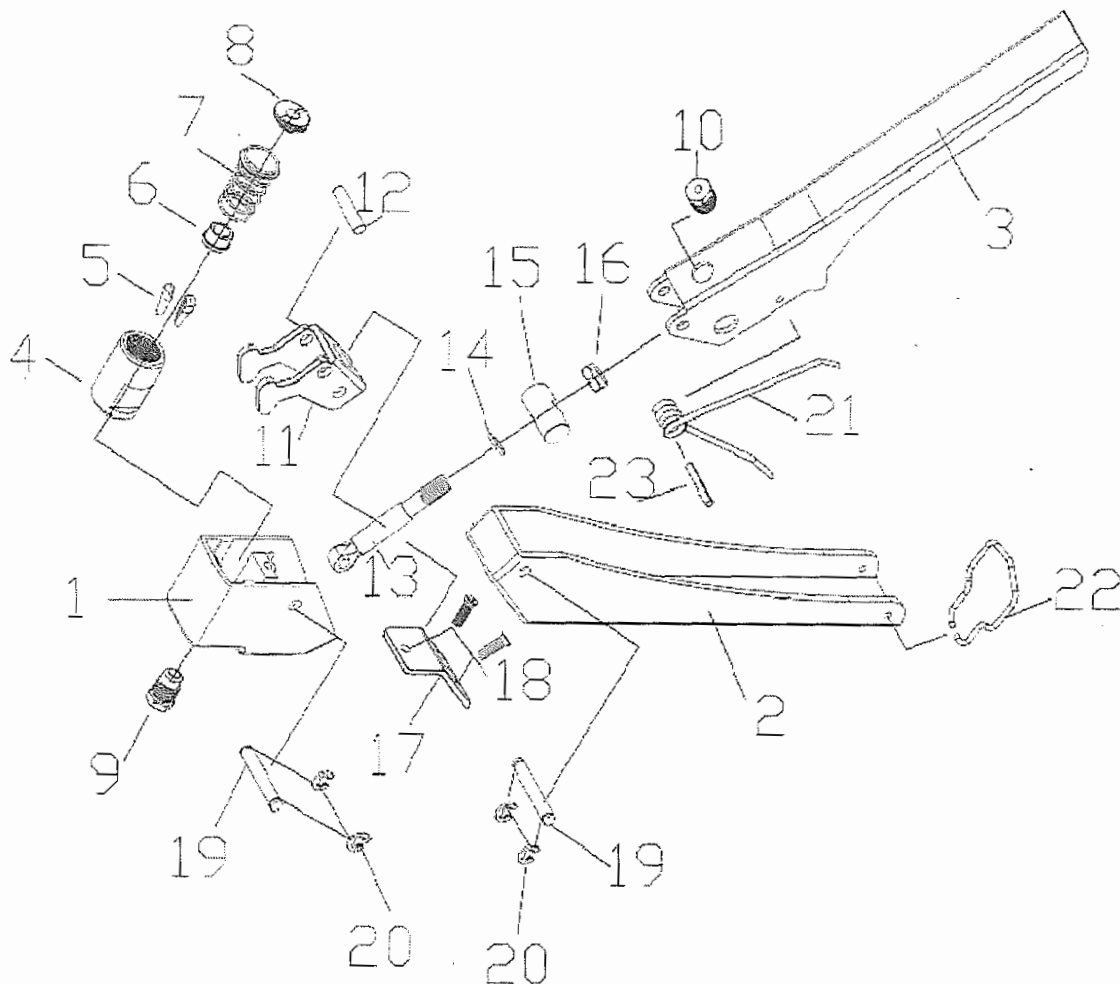

DF-CT888 Swivel Plastic Rivet Plier

Ref. No.	Part No.	Description	Q'ty /Tool	Ref. No.	Part No.	Description	Q'ty /Tool
1	SPCT887SW001	Front Housing	1	13	SPCT887SW013	Spindle	1
2	SPCT887SW002	Lower Housing	1	14	SPCT887SW014	Washer	1
3	SPCT887SW003	Upper Housing	1	15	SPCT887SW015	Pin	1
4	SPCT887SW004	Chuck Housing	1	16	SPCT887SW016	Hex Nut	1
5	SPCT887SW005	Jaw	2	17	SPCT887SW017	Rear Cover	1
6	SPCT887SW006	Jaw Pusher	1	18	SPCT887SW018	Screw	2
7	SPCT887SW007	Spring	1	19	SPCT887SW019	Pin	2
8	SPCT887SW008	Screw	1	20	SPCT887SW020	Retaining Ring	4
9	SPCT887SW009	Screw 6.4mm (1/4")	1	21	SPCT887SW021	Spring	1
10	SPCT887SW010	Screw 4.8mm (3/16")	1	22	SPCT887SW022	Hook	1
11	SPCT887SW011	Connecting Block	1	23	SPCT887SW023	Pin	1
12	SPCT887SW012	Pin	1				

File No. :CT-887SW