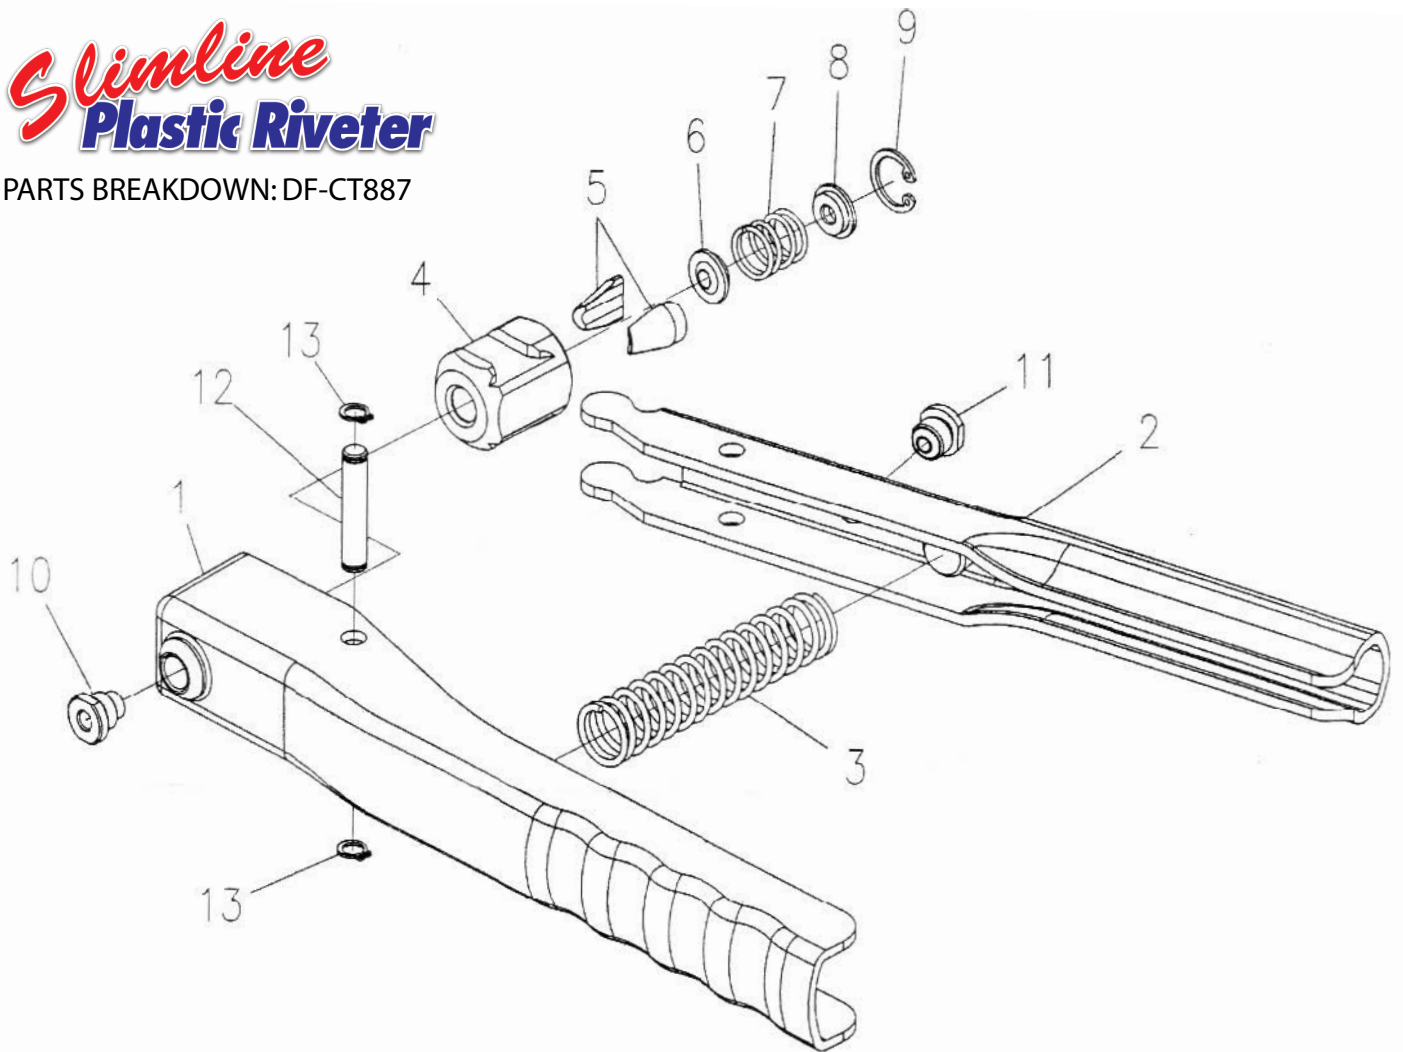

# Slimline Plastic Riveter

PARTS BREAKDOWN: DF-CT887

Ref. No.	Part No.	Description	Q'ty /Tool	Ref. No.	Part No.	Description	Q'ty /Tool
1	SPCT887001	Handle	1	8	SPCT887008	Washer	1
2	SPCT887002	Handle	1	9	SPCT887009	Retaining Ring	1
3	SPCT887003	Spring	1	10	SPCT887010	Screw Ø4	1
4	SPCT887004	Chuck Housing	1	11	SPCT887011	Screw Ø3	1
5	SPCT887005	Chuck	2	12	SPCT887012	Pin	1
6	SPCT887006	Washer	1	13	SPCT887013	Retaining Ring	2
7	SPCT887007	Spring	1				

File No. :CT887

V06061

**SPITZNAGEL**  
AUTO BODY TOOLS