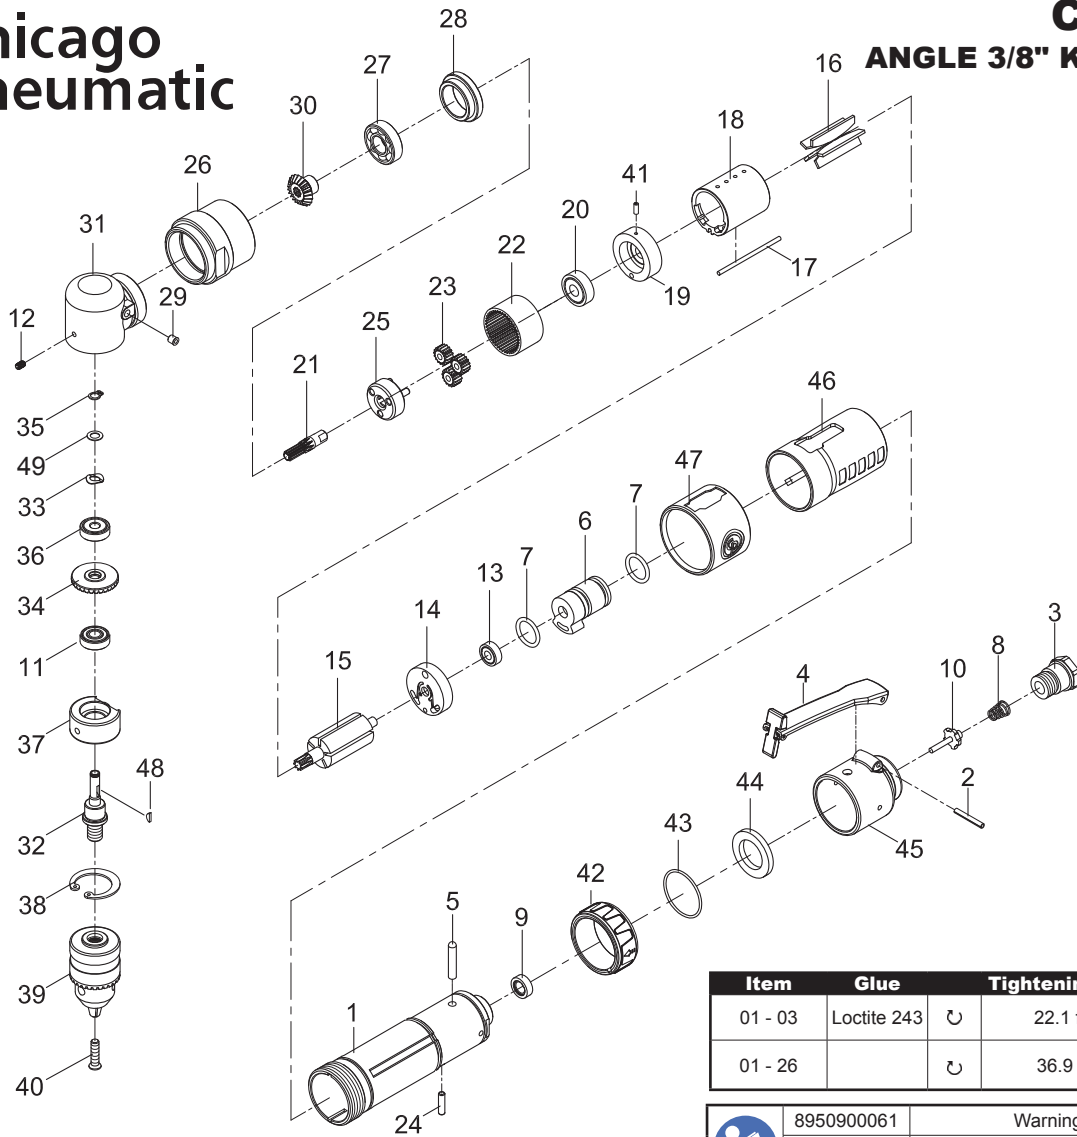

**Chicago
Pneumatic**

**CP879C
ANGLE 3/8" KEY DRILL
Serie C**

Item	Glue	Tightening torque
01 - 03	Loctite 243	22.1 ft.lb - 30 Nm
01 - 26		36.9 ft.lb - 50 Nm

	8950900061	Warning Label
	8940175195	Operator's Manual
	6159948740	Safety Instructions

Ref	CP Part No.	Description	Q'ty
A	8940175394	Trigger Kit	1
2		Spring Pin (3x22l)	1
4		Throttle Lever	1
5		Pin	1
B	8940175395	Throttle Kit	1
8		Spring	1
9		Rubber Spacer	1
10		Valve Stem	1
C	8940175404	Regulator Kit	1
6		Reverse Valve	1
7		O-Ring (15.8x2.4)	2
24		Pin (4x13.8l)	1
42		Reversing Valve Knob	1
D	8940175397	Motor Housing Kit	1
1	8940175352	Motor Housing	1
43		O-Ring (31x1.5)	1
45		Rear Cover	1
46		Grip	1
E	8940175398	Rear End-Plate Kit	1
13		Ball Bearing (696zz)	1
14		Rear End Plate	1
F	8940175405	Front End-Plate Kit	1
19		Front End Plate	1
20		Ball Bearing (608zz)	1
41		Spring Pin (2x5l)	1

Ref	CP Part No.	Description	Q'ty
G	8940175406	Gear Box Kit	1
21		Shaft	1
22		Internal Gear	1
23		Planet Gear	3
25		Reduction Spindle	1
27		Ball Bearing (6001)	1
28		Spacer	1
30		Pinion	1
H	8940175407	Service Gear Kit	
		Include 23(x3) & 30	
I	8940175408	Angle Housing Kit	1
		Include 12, 29, 31 & 38	
J	8940175409	Angle Head Kit	
		Include 11, 32, 33, 34, 35, 36, 37, 38, 48 & 49	
SP	8940175410	Small Parts Kit	
		Include 2, 5, 12, 17, 29, 33, 35, 38, 40, 41, 43, 44, 48 & 49	
TK	8940175403	Tune-up Kit	
		Include 7(x2), 9, & 16	

3	8940175354	Air Inlet	1
15	8940175374	Rotor	1
16	2050485913	Rotor Blade(Set of 5)	1
18	2050485933	Cylinder	1
26	8940175380	Lock Nut	1
39	8940175370	Key Chuck (3/8") & Key(Not Shown)	1
47	8940175362	Front Sleeve	1